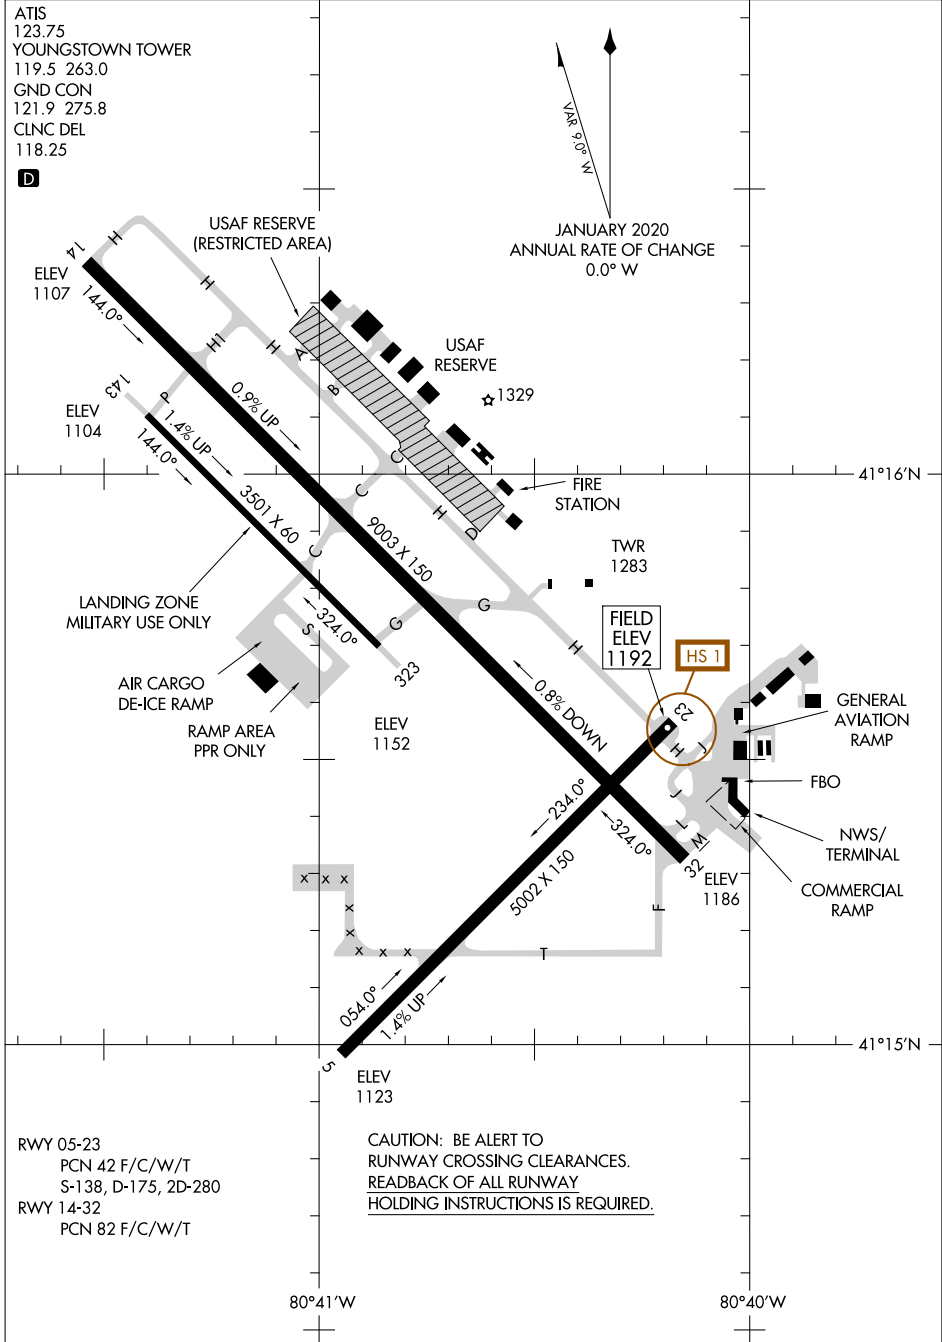

22251

AIRPORT DIAGRAM

AL-466 (FAA) YOUNGSTOWN/WARREN RGNL (YNG)
YOUNGSTOWN/WARREN, OHIO

ATIS 123.75
 YOUNGSTOWN TOWER 119.5 263.0
 GND CON 121.9 275.8
 CLNC DEL 118.25

D

EC-2, 28 NOV 2024 to 26 DEC 2024

EC-2, 28 NOV 2024 to 26 DEC 2024

AIRPORT DIAGRAM

22251

YOUNGSTOWN/WARREN, OHIO
YOUNGSTOWN/WARREN RGNL (YNG)