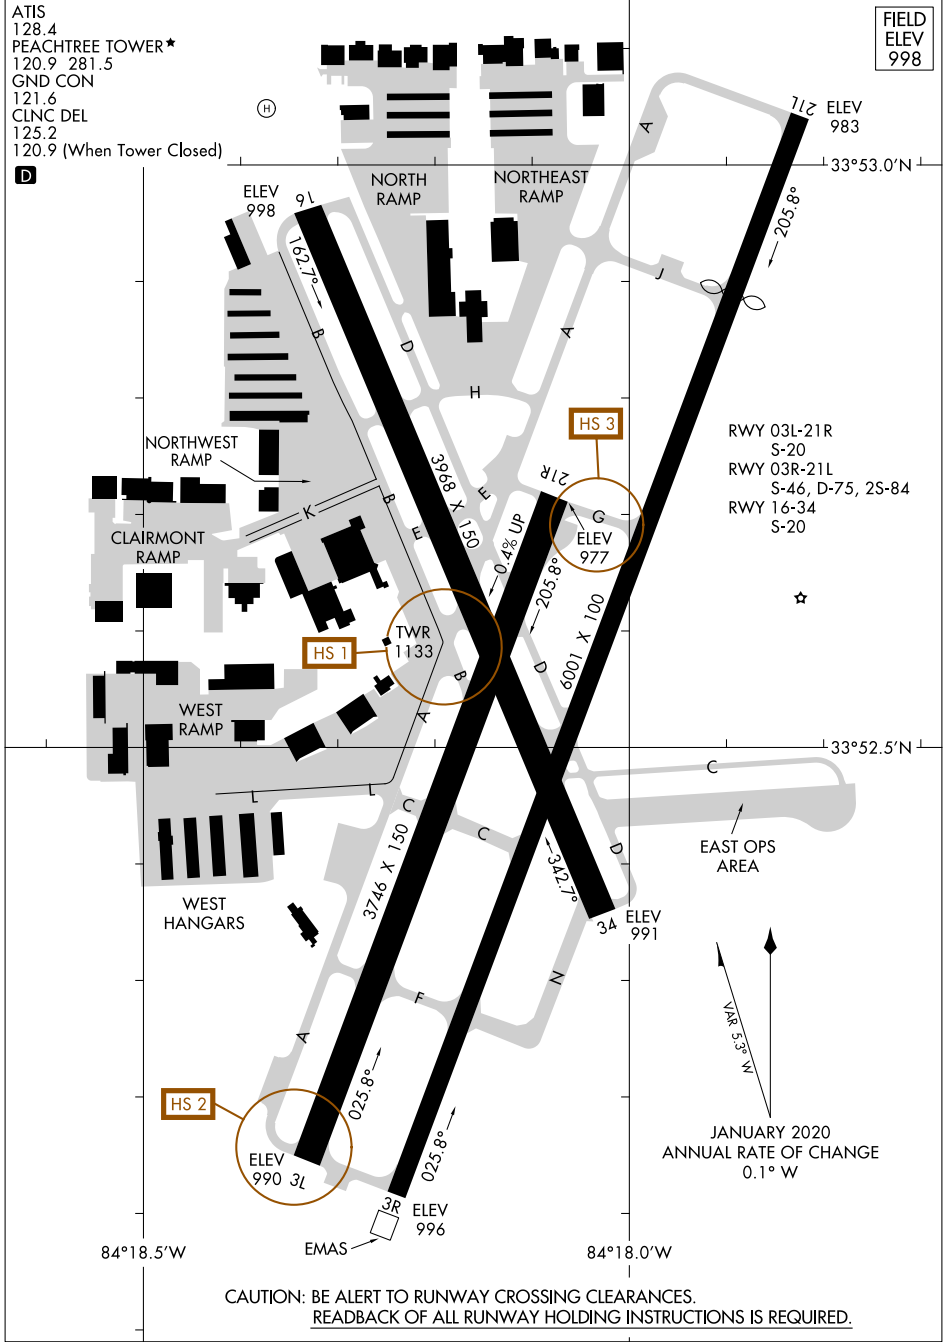

AIRPORT DIAGRAM

AL-469 (FAA)

DEKALB-PEACHTREE (PDK)
ATLANTA, GEORGIA

SE-4, 28 NOV 2024 to 26 DEC 2024

SE-4, 28 NOV 2024 to 26 DEC 2024

AIRPORT DIAGRAM

ATLANTA, GEORGIA
DEKALB-PEACHTREE (PDK)