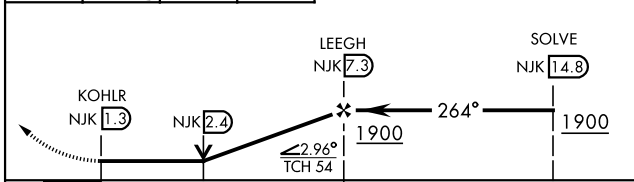

CATEGORY	A	B	C	D
S-26	380-1 426 (500-1)	380-1¼ 426 (500-1¼)		
C CIRCLING	480-1 522 (600-1)	480-1½ 522 (600-1½)	520-2 562 (600-2)	

ELEV -42	TDZE -46