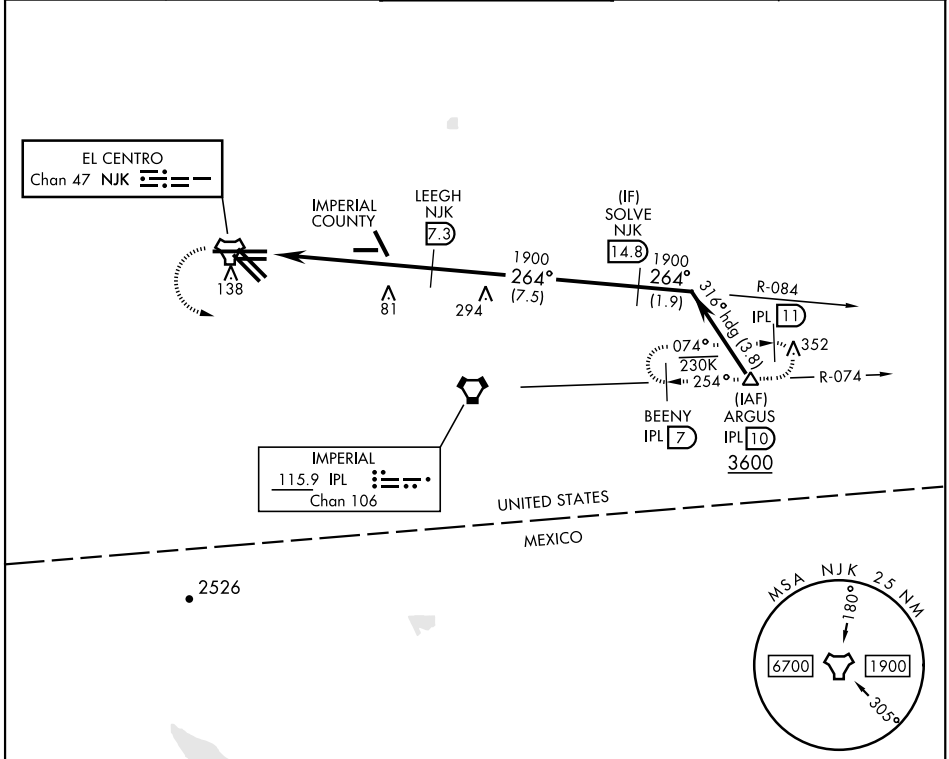

TACAN RWY 26

EL CENTRO NAF (VRACIU FLD) (KNJK)

TACAN NJK Chan 47	APCH CRS 264°	Rwy Idg TDZE Arpt Elev 9503 -46 -42
-----------------------------	-------------------------	---

[USN]

▼ Circling to Rwy 30 NA at night.
 MISSED APPROACH: Climb to 500, then climbing left turn to 2400 direct IPL VORTAC. Then direct BEENY via IPL R-074 and hold.

ATIS ★ 269.275	APP CON/DEP CON 128.55 292.2	TOWER ★ 119.1 360.2	GND CON 121.9 254.35	CLNC DEL 340.2
--------------------------	--	-------------------------------	--------------------------------	--------------------------

EMERG SAFE ALT 100 NM 17,000

CATEGORY	A	B	C	D
S-26	380-1 426 (500-1)	380-1¼ 426 (500-1¼)		
C CIRCLING	480-1 522 (600-1)	480-1½ 522 (600-1½)	520-2 562 (600-2)	

ELEV -42	TDZE -46
----------	----------

HIRL Rwys 8-26, 12-30

TACAN RWY 26

SW-3, 28 NOV 2024 to 26 DEC 2024

SW-3, 28 NOV 2024 to 26 DEC 2024