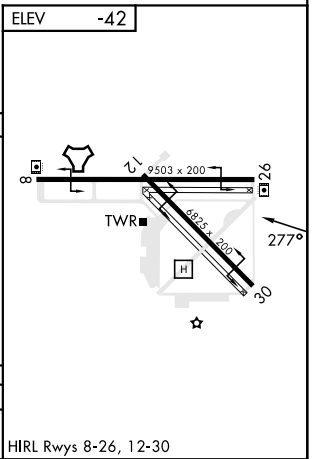

TACAN-A

TACAN NJK Chan 47	APCH CRS 277°	Rwy ldg TDZE N/A	N/A
		Arprt Elev	-42

[USN]

EL CENTRO NAF (VRACIU FLD) (KNJK)

▼ Circling to Rwy 30 NA at night. MISSED APPROACH: Climb to 1000, then climbing left turn to 2300 direct ZONAS and hold.

ATIS ★ 269.275	APP CON/DEP CON 128.55 292.2	TOWER ★ 119.1 360.2	GND CON 121.9 254.35	CLNC DEL 340.2
-------------------	---------------------------------	------------------------	-------------------------	-------------------

CATEGORY	A	B	C	D	HIRL Rwy 8-26, 12-30
C CIRCLING	480-1 522 (600-1)		480-1½ 522 (600-1½)	520-2 562 (600-2)	

TACAN-A

SW-3, 28 NOV 2024 to 26 DEC 2024

SW-3, 28 NOV 2024 to 26 DEC 2024