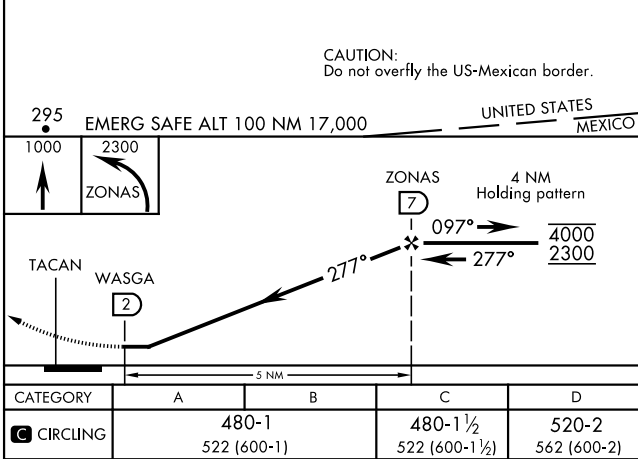

TACAN-A

TACAN NJK Chan 47	APCH CRS 277°	Rwy ldg TDZE N/A	N/A
		Arprt Elev	-42

[USN]

EL CENTRO NAF (VRACIU FLD) (KNJK)

▼ Circling to Rwy 30 NA at night. MISSED APPROACH: Climb to 1000, then climbing left turn to 2300 direct ZONAS and hold.

CATEGORY	A	B	C	D	HIRL Rwy 8-26, 12-30
C CIRCLING	480-1 522 (600-1)		480-1½ 522 (600-1½)	520-2 562 (600-2)	

TACAN-A

SW-3, 28 NOV 2024 to 26 DEC 2024

SW-3, 28 NOV 2024 to 26 DEC 2024