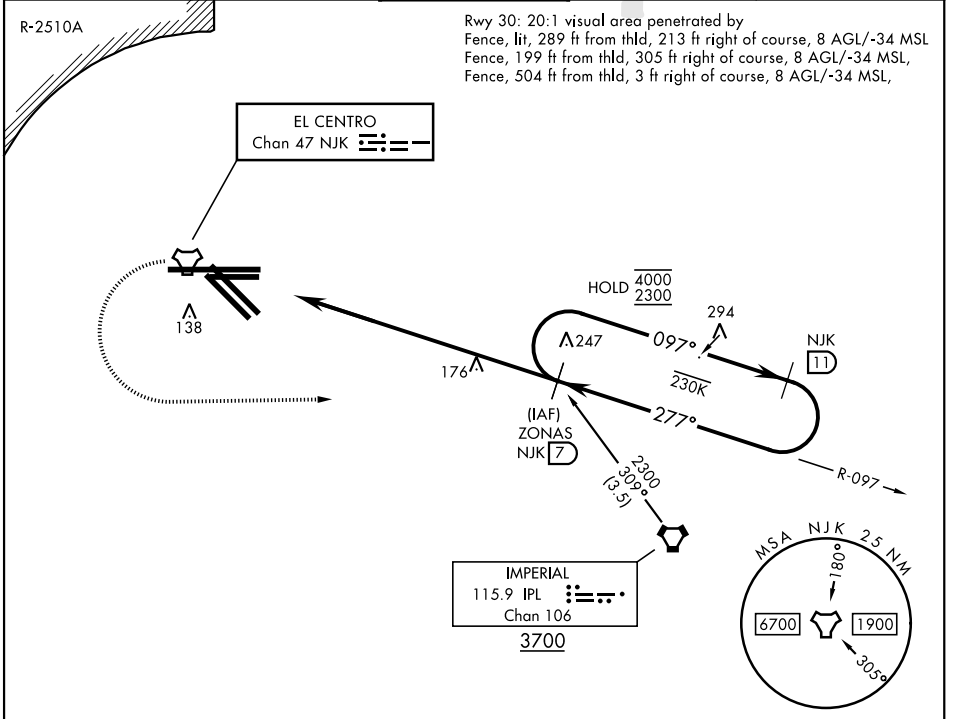

TACAN-A

TACAN NJK Chan 47	APCH CRS 277°	Rwy ldg TDZE N/A	N/A
		Arprt Elev	-42

[USN]

EL CENTRO NAF (VRACIU FLD) (KNJK)

▼ Circling to Rwy 30 NA at night. MISSED APPROACH: Climb to 1000, then climbing left turn to 2300 direct ZONAS and hold.

ATIS ★ 269.275	APP CON/DEP CON 128.55 292.2	TOWER ★ 119.1 360.2	GND CON 121.9 254.35	CLNC DEL 340.2
-------------------	---------------------------------	------------------------	-------------------------	-------------------

CATEGORY	A	B	C	D	HIRL Rwy 8-26, 12-30
C CIRCLING	480-1 522 (600-1)		480-1½ 522 (600-1½)	520-2 562 (600-2)	

TACAN-A

SW-3, 28 NOV 2024 to 26 DEC 2024

SW-3, 28 NOV 2024 to 26 DEC 2024