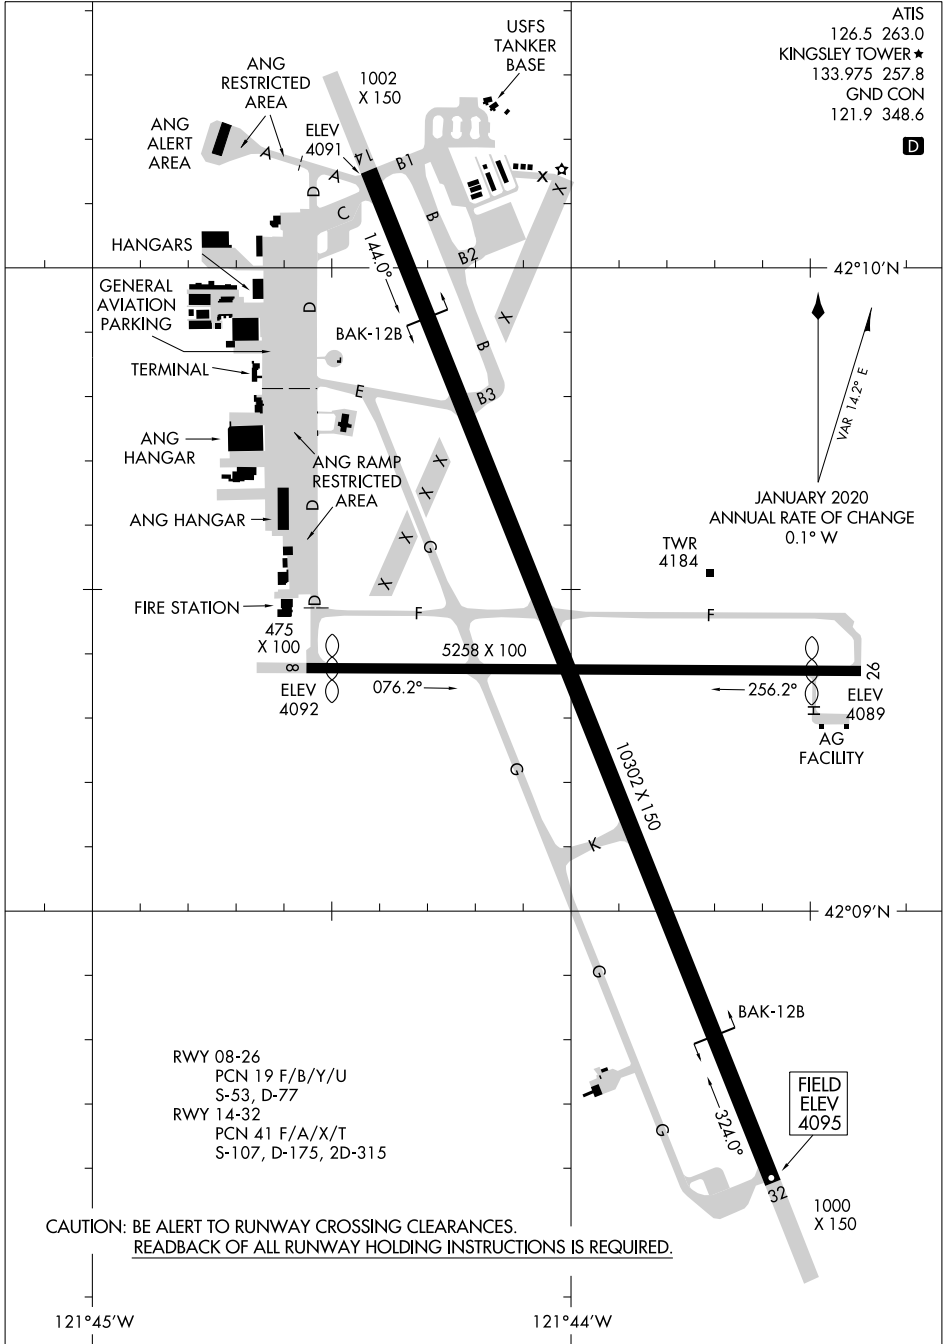

AIRPORT DIAGRAM

CRATER LAKE/KLAMATH RGNL (LMT)

AL-473 (FAA)

KLAMATH FALLS, OREGON

NW-1, 28 NOV 2024 to 26 DEC 2024

NW-1, 28 NOV 2024 to 26 DEC 2024

AIRPORT DIAGRAM

KLAMATH FALLS, OREGON

CRATER LAKE/KLAMATH RGNL (LMT)