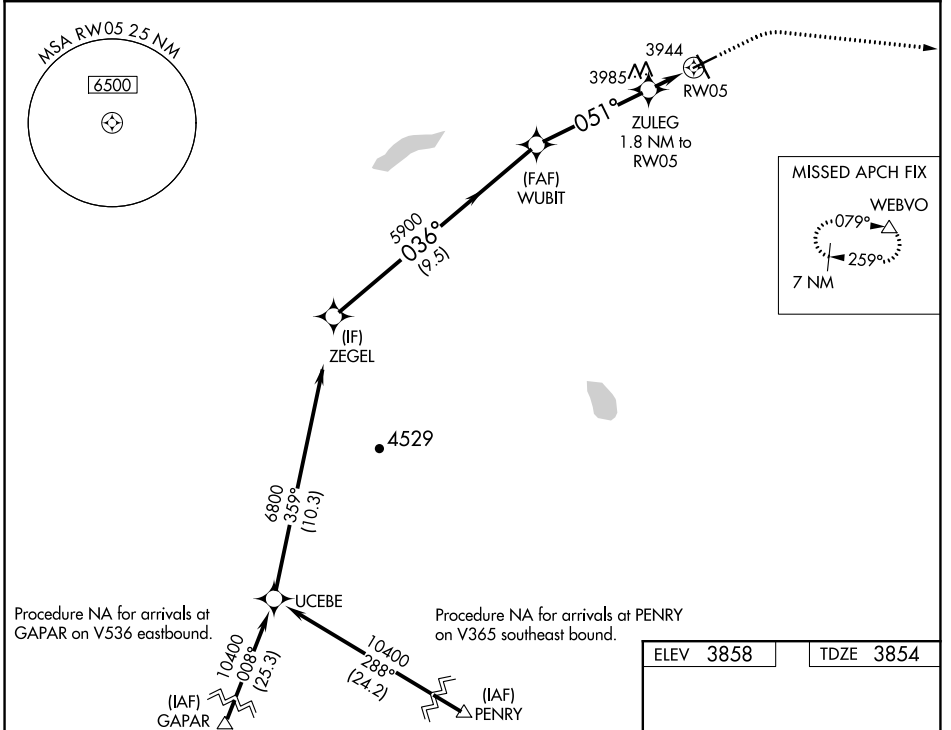

WAAS CH 86737 W05A	APP CRS 051°	Rwy Idg TDZE Apt Elev	5300 3854 3858
--	------------------------	-----------------------------	---

RNAV (GPS) RWY 5

CUT BANK INTL (CTB)

⚠ For uncompensated Baro-VNAV systems, LNAV/VNAV NA below -25°C (-13°F) or above 51°C (124°F).
❄ -29°C
 DME/DME RNP-0.3 NA.

MISSED APPROACH: Climb to 4500 then climbing right turn to 11000 direct WEBVO and hold.

ASOS 119.025	SALT LAKE CITY CENTER 133.4 285.4	UNICOM 123.0 (CTAF) 0
------------------------	---	---------------------------------

CATEGORY	A	B	C	D
LPV DA		4054-1	200 (200-1)	
LNAV/VNAV DA		4104-1	250 (300-1)	
LNAV MDA		4200-1	346 (400-1)	
C CIRCLING	4280-1 422 (500-1)	4320-1 462 (500-1)	4400-1½ 542 (600-½)	4620-2½ 762 (800-2½)

NW-1, 28 NOV 2024 to 26 DEC 2024

NW-1, 28 NOV 2024 to 26 DEC 2024