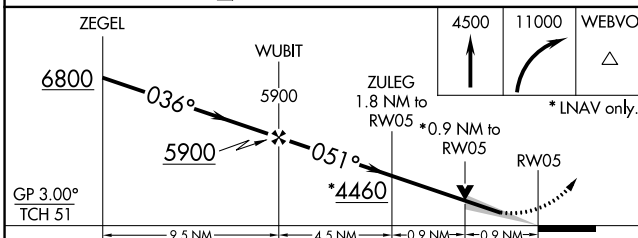

WAAS CH 86737 W05A	APP CRS 051°	Rwy Idg TDZE Apt Elev	5300 3854 3858
--	------------------------	-----------------------------	---

RNAV (GPS) RWY 5

CUT BANK INTL (CTB)

⚠ For uncompensated Baro-VNAV systems, LNAV/VNAV NA below -25°C (-13°F) or above 51°C (124°F).
❄ -29°C
 DME/DME RNP-0.3 NA.

MISSED APPROACH: Climb to 4500 then climbing right turn to 11000 direct WEBVO and hold.

ASOS 119.025	SALT LAKE CITY CENTER 133.4 285.4	UNICOM 123.0 (CTAF) 0
------------------------	---	---------------------------------