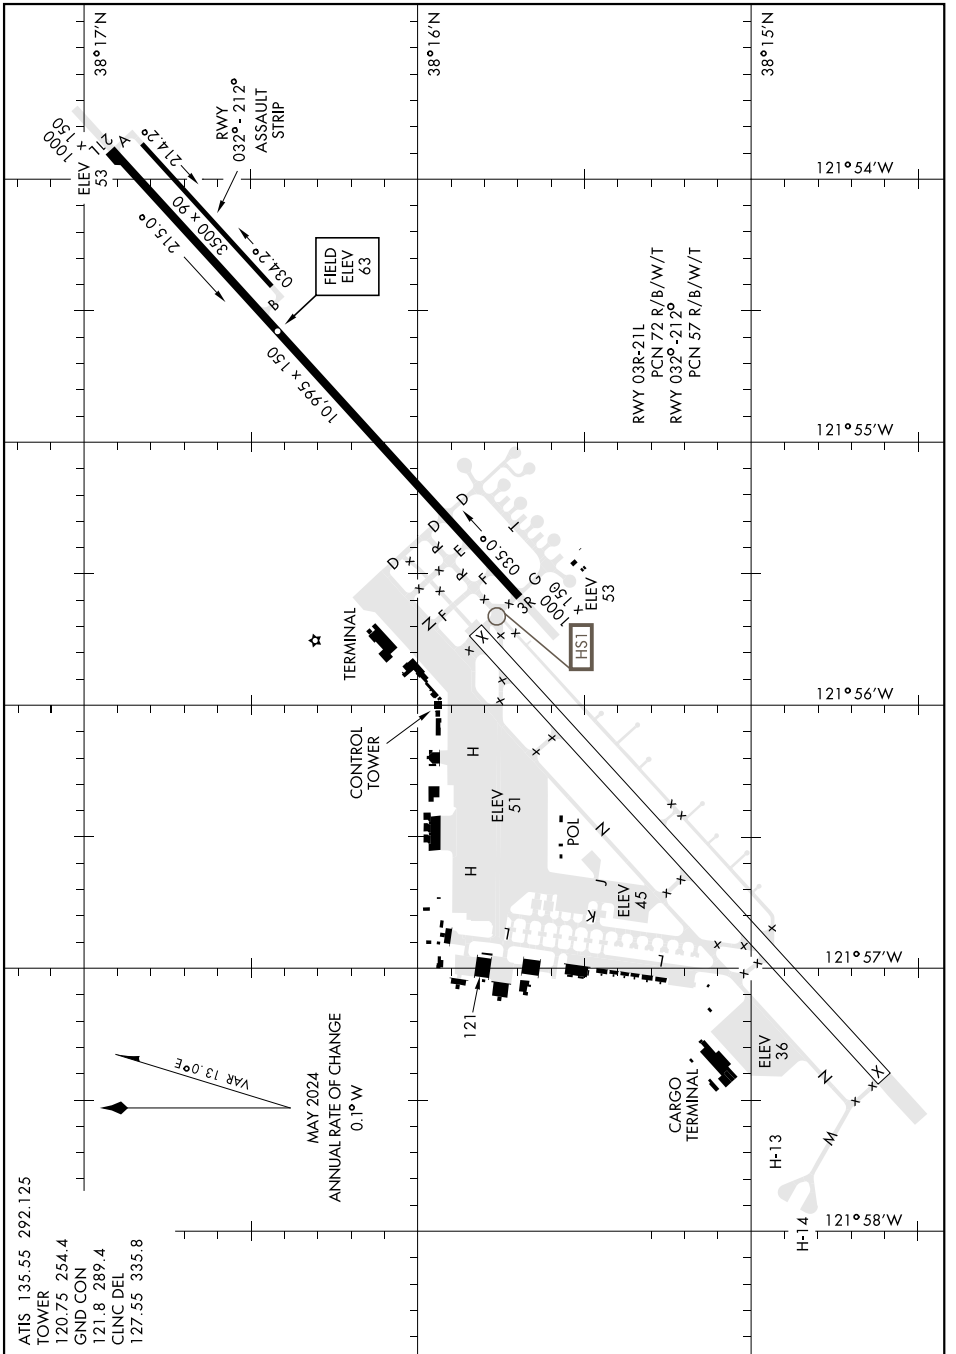

AIRPORT DIAGRAM

[USAF]

TRAVIS AFB (KSUU)

FAIRFIELD, CALIFORNIA

SW-2, 28 NOV 2024 to 26 DEC 2024

SW-2, 28 NOV 2024 to 26 DEC 2024

AIRPORT DIAGRAM

FAIRFIELD, CALIFORNIA
TRAVIS AFB (KSUU)