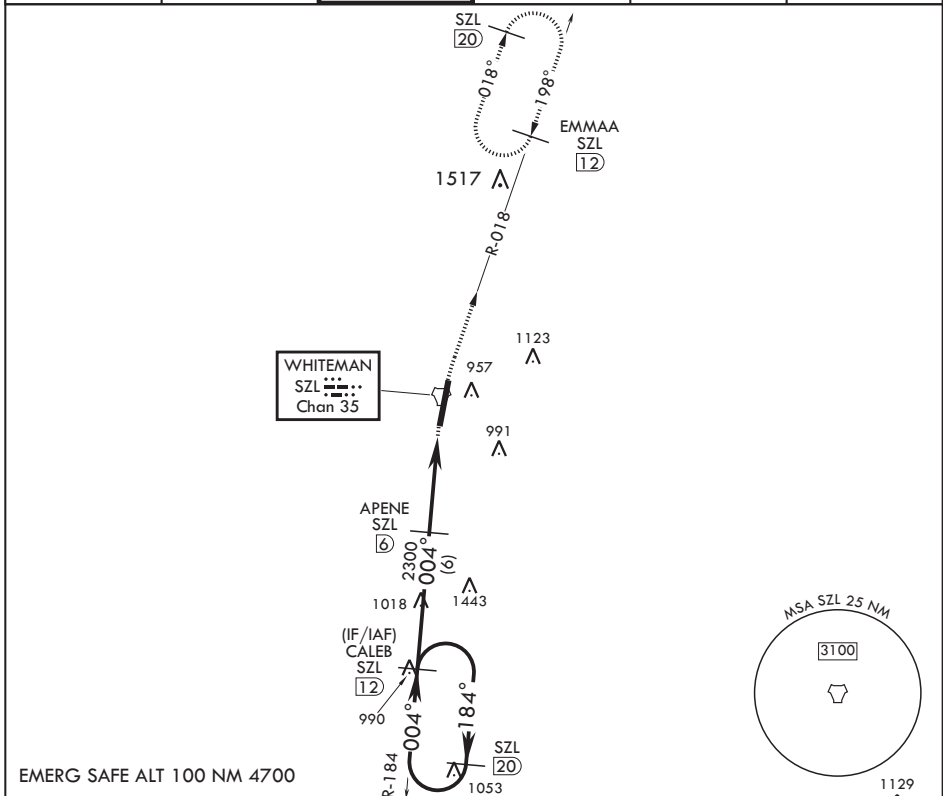

KNOB NOSTER, MISSOURI

TACAN Y RWY 1

TACAN SZL Chan 35	APCH CRS 004°	Rwy Idg TDZE Arprt Elev	12,400 837 871

AL-496 (USAF)

WHITEMAN AFB (KSZL)

▼ * When ALS inop, increase CAT AB RVR to 55 and vis to 1 mile, CAT CDE vis to 1 1/4 miles. ** Circling not authorized W of Rwy 1-19.	ALS-1 A1	MISSED APPROACH: Climb to 3000 via SZL TACAN R-018 to EMMAA and hold.

ATIS★ 118.725 239.025	APP CON★ 127.45 284.0	TOWER★ 132.4 318.8	GND CON★ 119.125 275.8	CLNC DEL★ 121.75 335.8	ASR

EMERG SAFE ALT 100 NM 4700