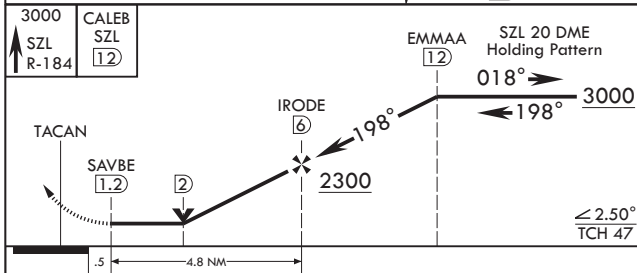

CATEGORY	A	B	C	D	E
S-19*	1260/24 389 (400-½)		1260/40 389 (400-¾)		
CIRCLING**	1300-1 429 (500-1)	1340-1 469 (500-1)	1340-1½ 469 (500-1½)	1460-2 589 (600-2)	

KNOB NOSTER, MISSOURI
Amdt 1 07NOV19

38°44'N - 93°33'W

WHITEMAN AFB (KSZL)

TACAN Y RWY 19

NC-3, 28 NOV 2024 to 26 DEC 2024

NC-3, 28 NOV 2024 to 26 DEC 2024