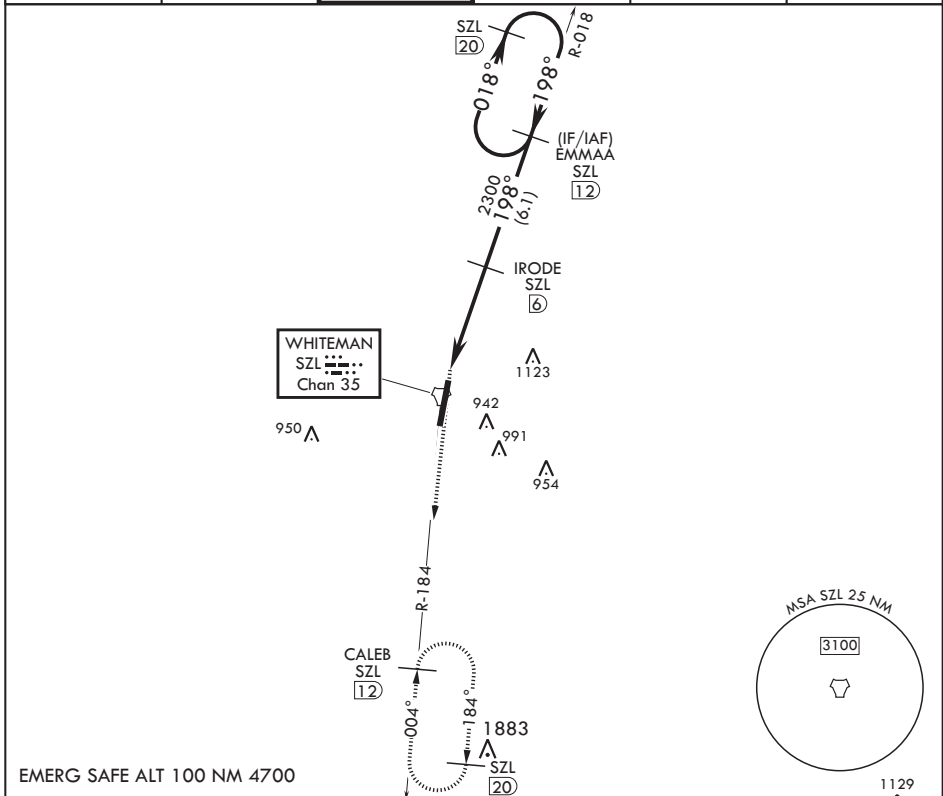

KNOB NOSTER, MISSOURI

TACAN Y RWY 19

TACAN SZL Chan 35	APCH CRS 198°	Rwy Idg TDZE Arprt Elev	12,400 871 871

AL-496 (USAF)

WHITEMAN AFB (KSZL)

⚠ * When ALS inop, increase CAT AB RVR to 55 and vis to 1 mile, CAT CDE RVR to 60 and vis to 1 1/8 miles.
** Circling not authorized W of Rwy 1-19.

MISSED APPROACH: Climb to 3000 via SZL TACAN R-184 to CALEB and hold.

ATIS* 118.725 239.025	APP CON* 127.45 284.0	TOWER* 132.4 318.8	GND CON* 119.125 275.8	CLNC DEL* 121.75 335.8	ASR

EMERG SAFE ALT 100 NM 4700