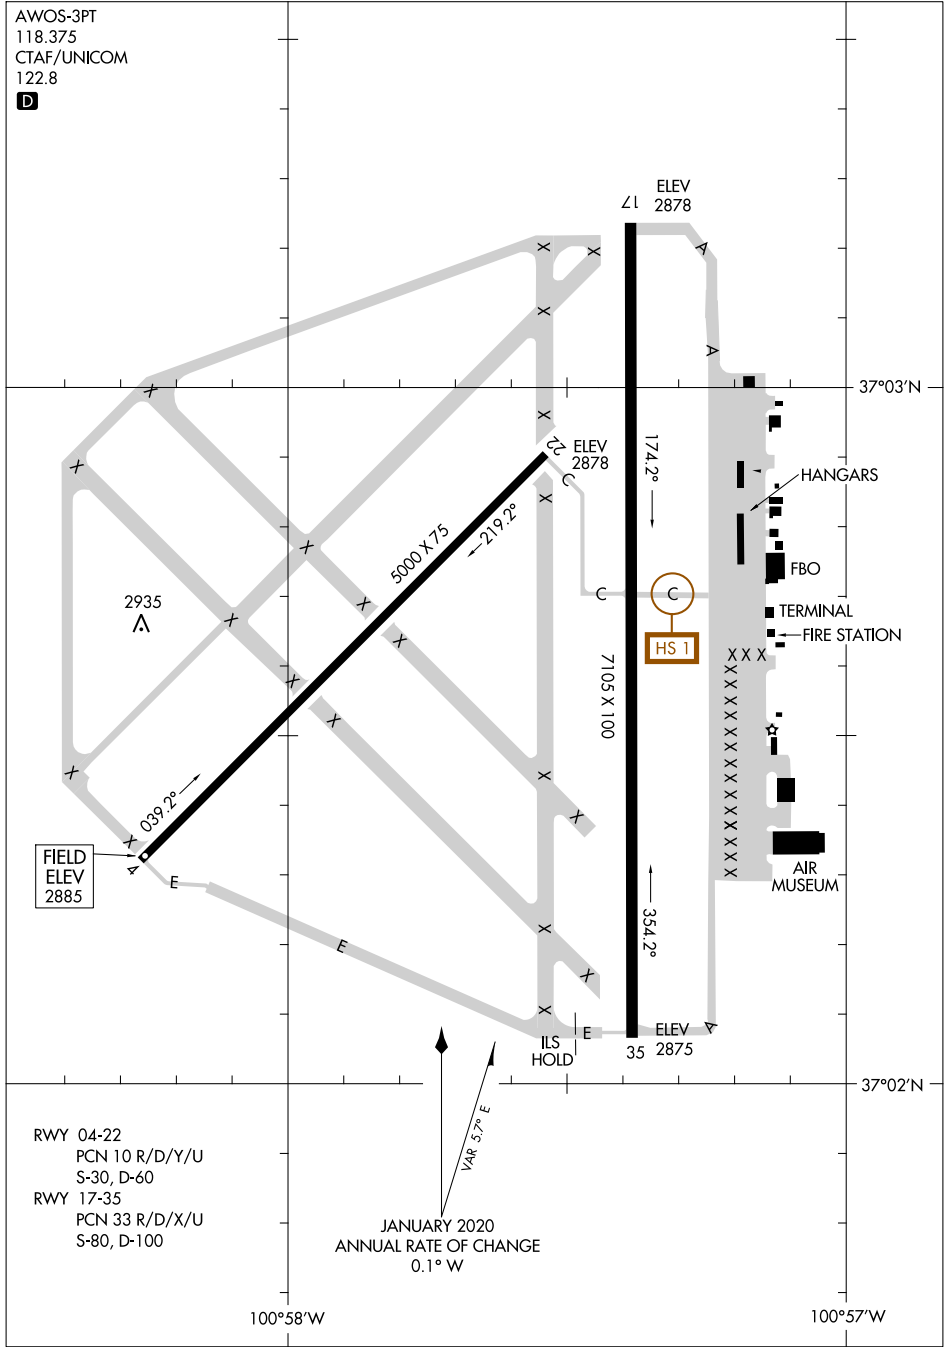

22251

AIRPORT DIAGRAM

AL-498 (FAA)

LIBERAL MID-AMERICA RGNL (LBL)
LIBERAL, KANSAS

AWOS-3PT
118.375
CTAF/UNICOM
122.8

NC-2, 28 NOV 2024 to 26 DEC 2024

NC-2, 28 NOV 2024 to 26 DEC 2024

RWY 04-22
PCN 10 R/D/Y/U
S-30, D-60

RWY 17-35
PCN 33 R/D/X/U
S-80, D-100

VAR 5.7° E
JANUARY 2020
ANNUAL RATE OF CHANGE
0.1° W

100°58'W

100°57'W

AIRPORT DIAGRAM

22251

LIBERAL, KANSAS
LIBERAL MID-AMERICA RGNL (LBL)