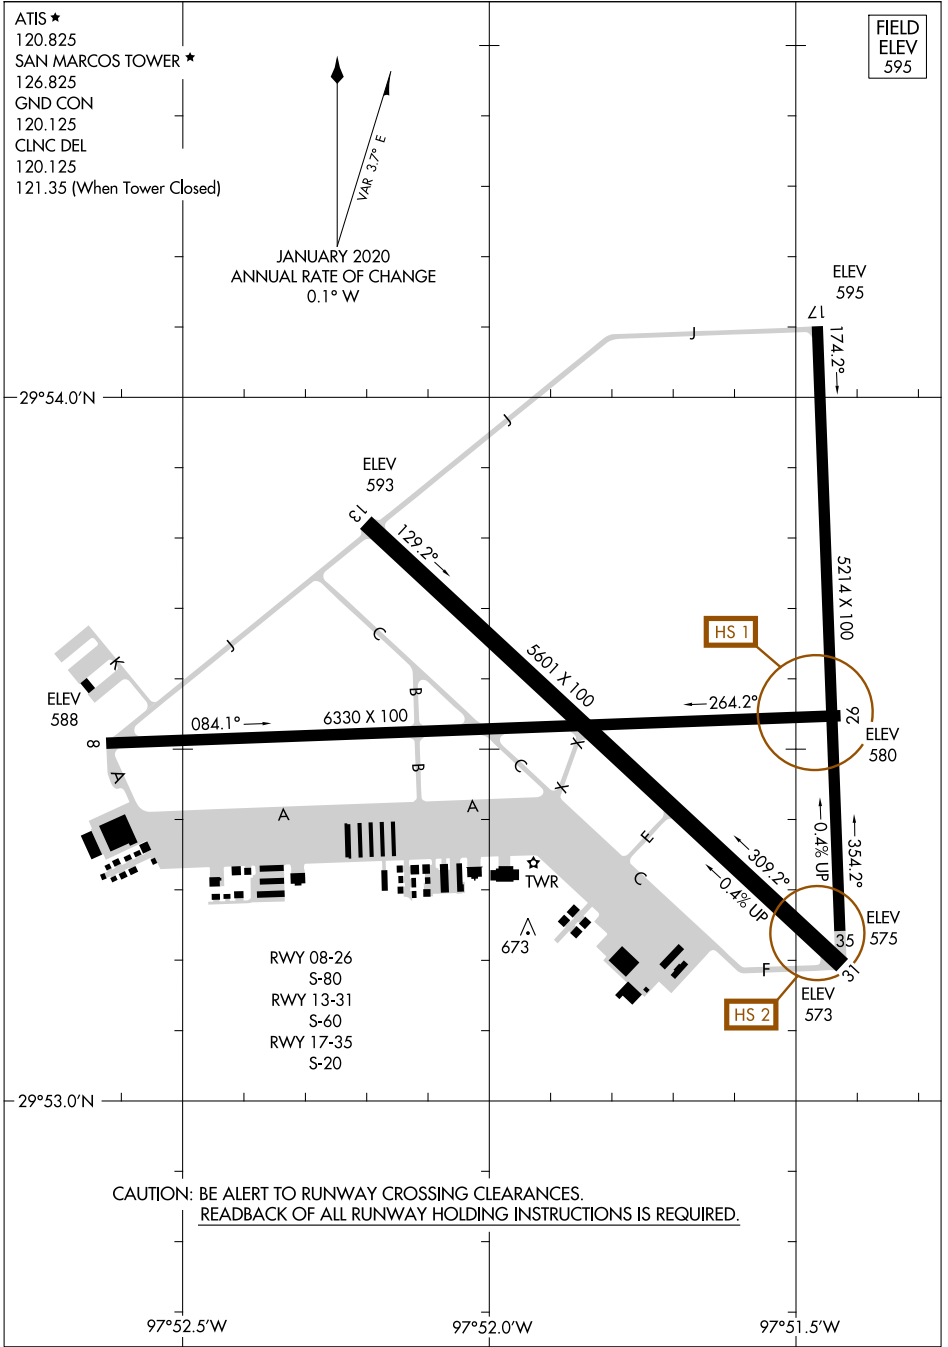

24025

AIRPORT DIAGRAM

AL-502 (FAA)

SAN MARCOS RGNL (HYI)
AUSTIN, TEXAS

ATIS ★
 120.825
 SAN MARCOS TOWER ★
 126.825
 GND CON
 120.125
 CLNC DEL
 120.125
 121.35 (When Tower Closed)

FIELD
 ELEV
 595

 JANUARY 2020
 ANNUAL RATE OF CHANGE
 0.1° W

SC-3, 28 NOV 2024 to 26 DEC 2024

SC-3, 28 NOV 2024 to 26 DEC 2024

CAUTION: BE ALERT TO RUNWAY CROSSING CLEARANCES.
 READBACK OF ALL RUNWAY HOLDING INSTRUCTIONS IS REQUIRED.

AIRPORT DIAGRAM

24025

AUSTIN, TEXAS
SAN MARCOS RGNL (HYI)