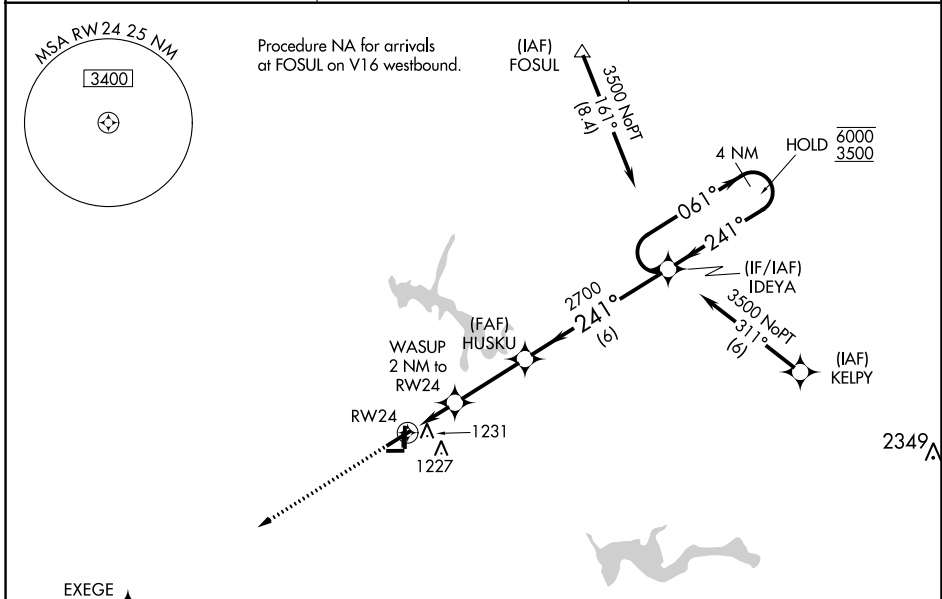

WAAS CH 53324 W24A	APP CRS 241°	Rwy Idg TDZE Apt Elev	5001 1082 1084
--	------------------------	-----------------------------	---

RNAV (GPS) RWY 24

TULLAHOMA RGNL/WM NORTHERN FLD (THA)

RNP APCH - GPS.	MISSED APPROACH: Climb to 3000 direct EXEGE and hold.
-----------------	---

AWOS-3 128.325	MEMPHIS CENTER 128.15 323.125	UNICOM 123.0 (CTAF) 0
--------------------------	---	---------------------------------

ELEV 1084	TDZE 1082
-----------	-----------

SE-1, 28 NOV 2024 to 26 DEC 2024

SE-1, 28 NOV 2024 to 26 DEC 2024

MIRL Rwy 6-24 and 18-36
REIL Rwy 6, 18, 24 and 36