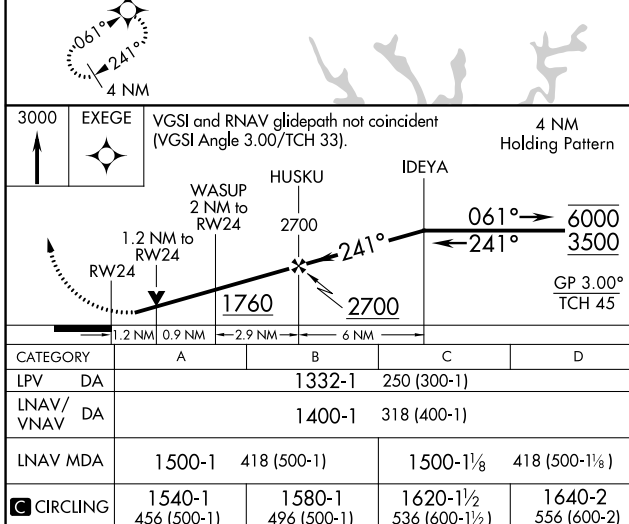

WAAS CH 53324 W24A	APP CRS 241°	Rwy Idg TDZE Apt Elev	5001 1082 1084
--	------------------------	-----------------------------	---

RNAV (GPS) RWY 24

TULLAHOMA RGNL/WM NORTHERN FLD (THA)

RNP APCH - GPS.	MISSED APPROACH: Climb to 3000 direct EXEGE and hold.
-----------------	---

AWOS-3 128.325	MEMPHIS CENTER 128.15 323.125	UNICOM 123.0 (CTAF) 0
--------------------------	---	---------------------------------

ELEV 1084	TDZE 1082
-----------	-----------

SE-1, 28 NOV 2024 to 26 DEC 2024

SE-1, 28 NOV 2024 to 26 DEC 2024

MIRL Rwy 6-24 and 18-36
REIL Rwy 6, 18, 24 and 36