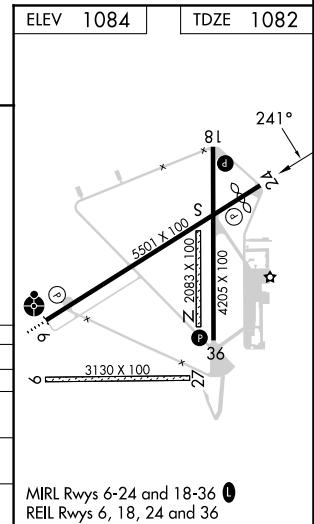

WAAS CH 53324 W24A	APP CRS 241°	Rwy Idg TDZE Apt Elev	5001 1082 1084

RNAV (GPS) RWY 24

TULLAHOMA RGNL/WM NORTHERN FLD (THA)

RNP APCH - GPS.	MISSED APPROACH: Climb to 3000 direct EXEGE and hold.

AWOS-3 128.325	MEMPHIS CENTER 128.15 323.125	UNICOM 123.0 (CTAF) 0

ELEV 1084	TDZE 1082

SE-1, 28 NOV 2024 to 26 DEC 2024

SE-1, 28 NOV 2024 to 26 DEC 2024

MIRL Rwy 6-24 and 18-36
REIL Rwy 6, 18, 24 and 36