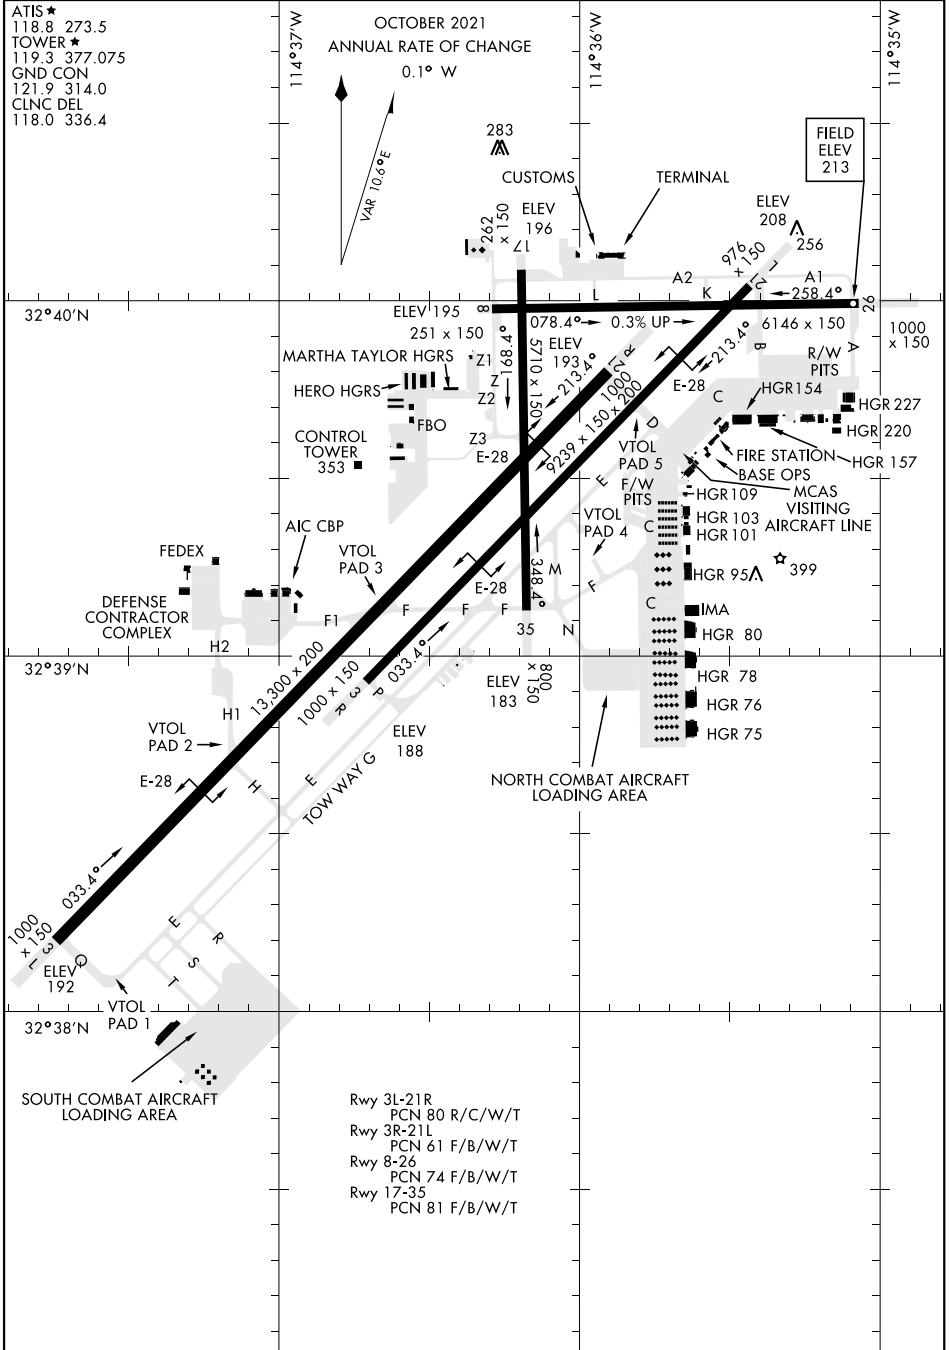

AIRPORT DIAGRAM

[USN]

YUMA, ARIZONA

SW-4, 28 NOV 2024 to 26 DEC 2024

SW-4, 28 NOV 2024 to 26 DEC 2024

AIRPORT DIAGRAM