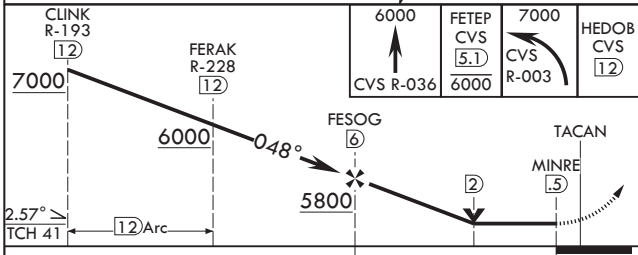

CLOVIS, NEW MEXICO

TACAN RWY 4

TACAN CVS Chan 53	APCH CRS 048°	Rwy ldg TDZE 4284	10,003 Arprt Elev 4295

AL-512 (USAF)

CANNON AFB (KCVS)

† * When ALS inop, increase CAT AB RVR to 55, vis to 1 mile; CAT CDE RVR to 60, vis to 1 1/8 miles.

† MISSED APPROACH: Climb to 6000 via CVS TACAN R-036 to 5.1 DME (FETEP), cross FETEP at or below 6000, then turn left climbing to 7000 to intercept CVS TACAN R-003 to 12 DME (HEDOB) and hold.

ATIS 119.1 269.9	CANNON APP CON 118.425 352.1	TOWER 120.4 270.25	GND CON 121.9 275.8	CLNC DEL 120.2 293.225

CATEGORY	A	B	C	D	E
S-4*	4700/24 416 (500-½)		4700/40 416		5020-2½ (500-¾)
CIRCLING	4840-1 545 (600-1)		4860-1½ 565 (600-1½)	5000-2¼ 705 (800-2¼)	5020-2½ 725 (800-2½)

CLOVIS, NEW MEXICO

34°23'N - 103°19'W

CANNON AFB (KCVS)

Amdt 3 10OCT19

TACAN RWY 4

SW-1, 28 NOV 2024 to 26 DEC 2024

SW-1, 28 NOV 2024 to 26 DEC 2024