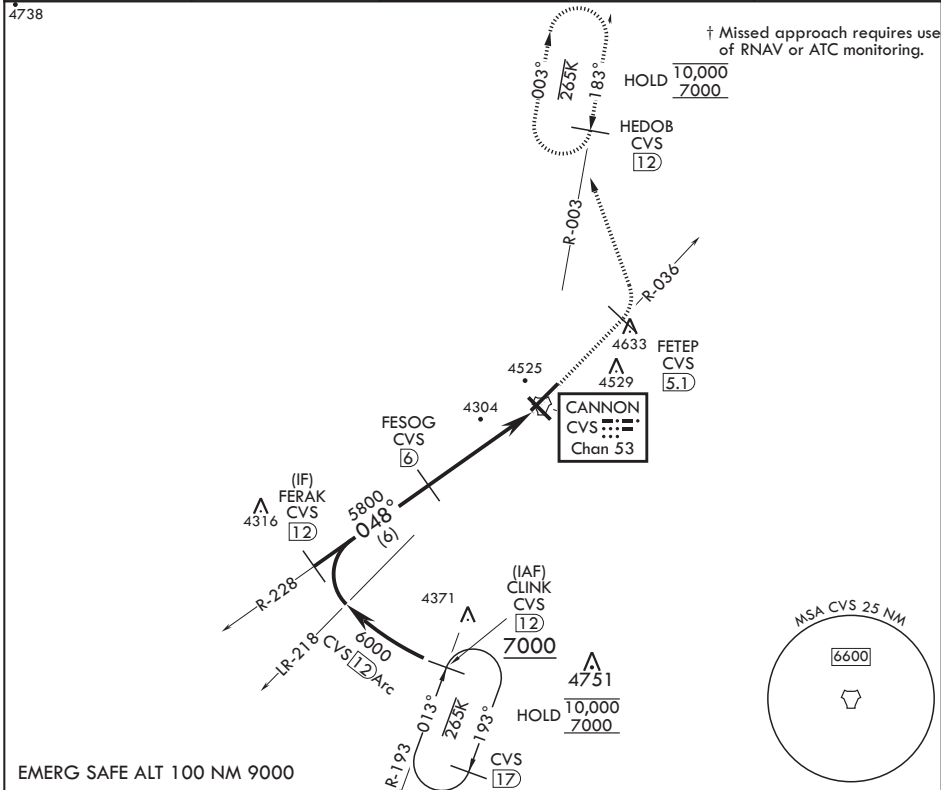

# TACAN RWY 4

TACAN CVS Chan 53	APCH CRS 048°	Rwy ldg TDZE 4284	10,003 Arprt Elev 4295
----------------------	------------------	----------------------	------------------------------

AL-512 (USAF)

CANNON AFB (KCVS)

† \* When ALS inop, increase CAT AB RVR to 55, vis to 1 mile; CAT CDE RVR to 60, vis to 1 1/8 miles.

† MISSED APPROACH: Climb to 6000 via CVS TACAN R-036 to 5.1 DME (FETEP), cross FETEP at or below 6000, then turn left climbing to 7000 to intercept CVS TACAN R-003 to 12 DME (HEDOB) and hold.

ATIS 119.1 269.9	CANNON APP CON 118.425 352.1	TOWER 120.4 270.25	GND CON 121.9 275.8	CLNC DEL 120.2 293.225
---------------------	---------------------------------	-----------------------	------------------------	---------------------------

# TACAN RWY 4

SW-1, 28 NOV 2024 to 26 DEC 2024

SW-1, 28 NOV 2024 to 26 DEC 2024