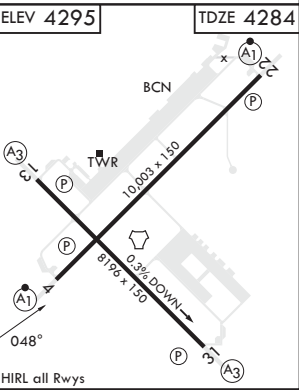

CLOVIS, NEW MEXICO

TACAN RWY 4

TACAN CVS Chan 53	APCH CRS 048°	Rwy ldg TDZE 4284	10,003 Arprt Elev 4295

AL-512 (USAF)

CANNON AFB (KCVS)

† * When ALS inop, increase CAT AB RVR to 55, vis to 1 mile; CAT CDE RVR to 60, vis to 1 1/8 miles.

† MISSED APPROACH: Climb to 6000 via CVS TACAN R-036 to 5.1 DME (FETEP), cross FETEP at or below 6000, then turn left climbing to 7000 to intercept CVS TACAN R-003 to 12 DME (HEDOB) and hold.

ATIS 119.1 269.9	CANNON APP CON 118.425 352.1	TOWER 120.4 270.25	GND CON 121.9 275.8	CLNC DEL 120.2 293.225

CATEGORY	A	B	C	D	E
S-4*	4700/24 416 (500-½)		4700/40 416		5020-2½ (500-¾)
CIRCLING	4840-1 545 (600-1)		4860-1½ 565 (600-1½)	5000-2¼ 705 (800-2¼)	5020-2½ 725 (800-2½)

CLOVIS, NEW MEXICO

34°23'N - 103°19'W

CANNON AFB (KCVS)

Amdt 3 10OCT19

TACAN RWY 4

SW-1, 28 NOV 2024 to 26 DEC 2024

SW-1, 28 NOV 2024 to 26 DEC 2024