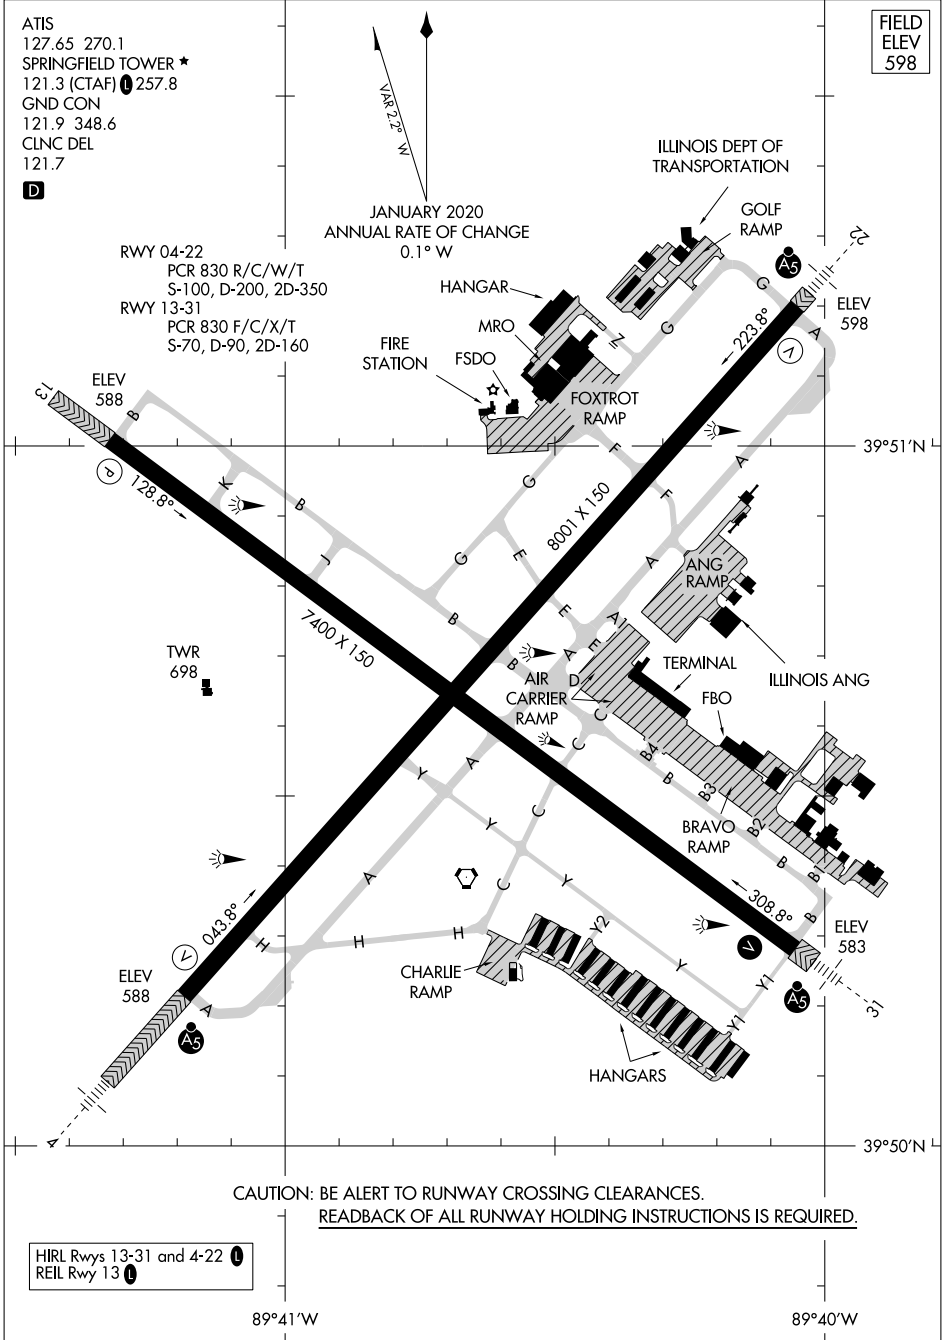

24305

AIRPORT DIAGRAM

ABRAHAM LINCOLN CAPITAL (SPI)
SPRINGFIELD, ILLINOIS

EC-3, 28 NOV 2024 to 26 DEC 2024

EC-3, 28 NOV 2024 to 26 DEC 2024

AIRPORT DIAGRAM

24305

SPRINGFIELD, ILLINOIS
ABRAHAM LINCOLN CAPITAL (SPI)