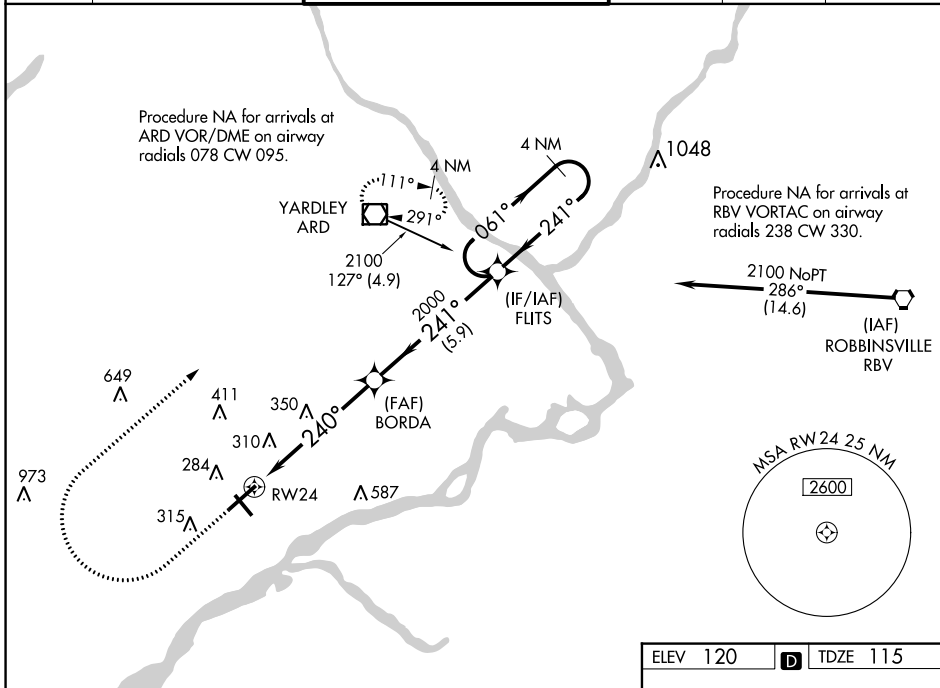

WAAS CH 45504 W24A	APP CRS 240°	Rwy Idg TDZE Apt Elev	6102 115 120
--	------------------------	-----------------------------	---

RNAV (GPS) RWY 24

NORtheast PHILADELPHIA (PNE)

<p>For uncompensated Baro-VNAV systems, LNAV/VNAV NA below -1°C (11°F) or above 54°C (130°F). DME/DME RNP-0.3 NA.</p>	<p>MALS</p>	<p>MISSED APPROACH: Climb to 900 then climbing right turn to 3000 direct ARD VOR/DME and hold.</p>			
		<p>ATIS 121.15</p>	<p>PHILADELPHIA APP CON 123.8 291.7</p>	<p>NORtheast PHILADELPHIA TOWER ★ 126.9 (CTAF) 278.8</p>	<p>GND CON 121.7</p>

NE-4, 28 NOV 2024 to 26 DEC 2024

NE-4, 28 NOV 2024 to 26 DEC 2024