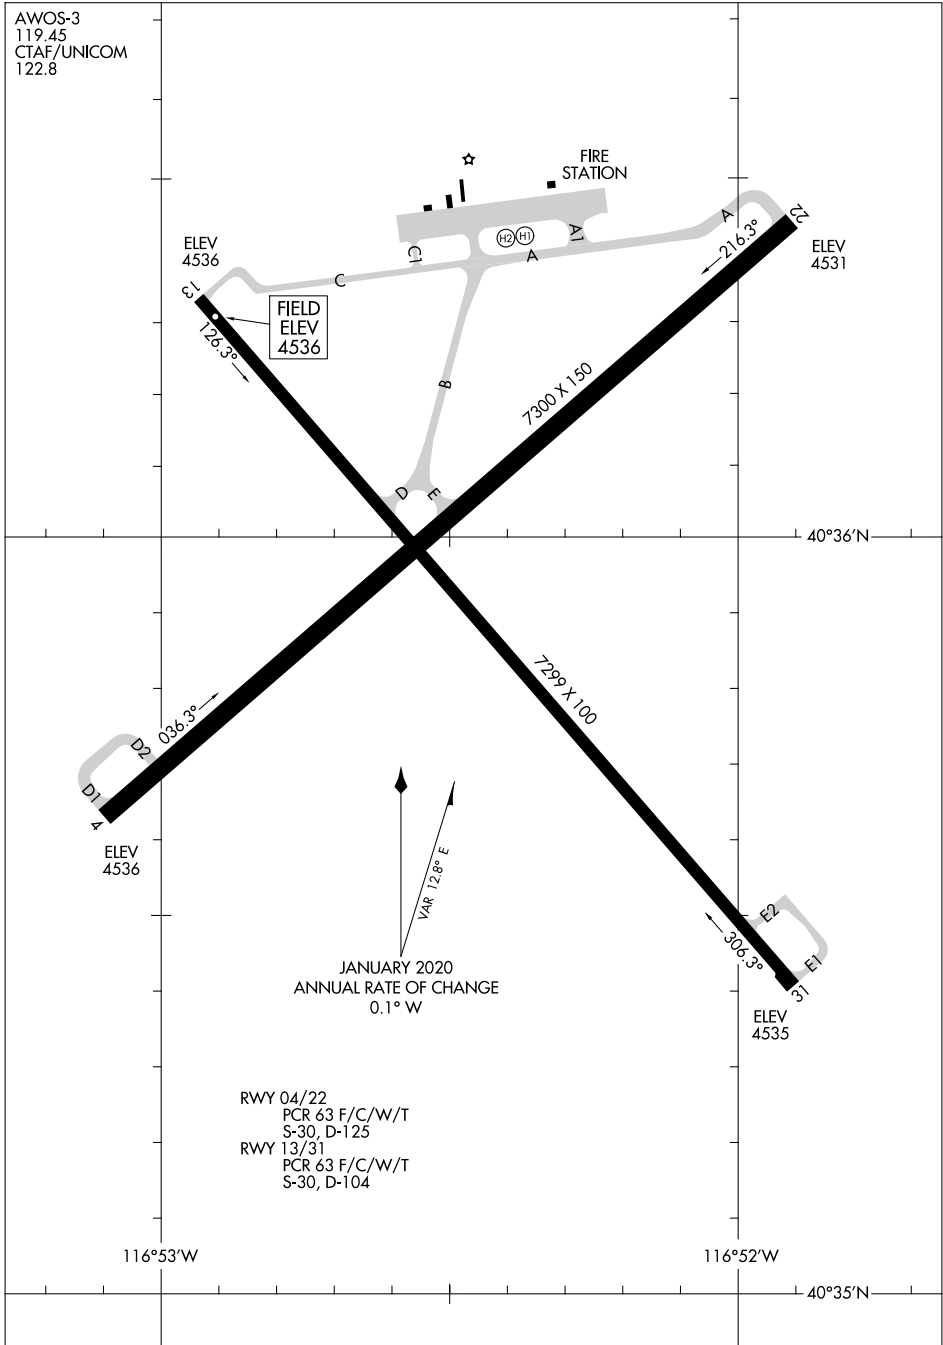

22251

AIRPORT DIAGRAM

AL-534 (FAA)

BATTLE MOUNTAIN (BAM)

BATTLE MOUNTAIN, NEVADA

AWOS-3
119.45
CTAF/UNICOM
122.8

SW-4, 28 NOV 2024 to 26 DEC 2024

SW-4, 28 NOV 2024 to 26 DEC 2024

RWY 04/22
PCR 63 F/C/W/T
S-30, D-125

RWY 13/31
PCR 63 F/C/W/T
S-30, D-104

AIRPORT DIAGRAM

22251

BATTLE MOUNTAIN, NEVADA

BATTLE MOUNTAIN (BAM)