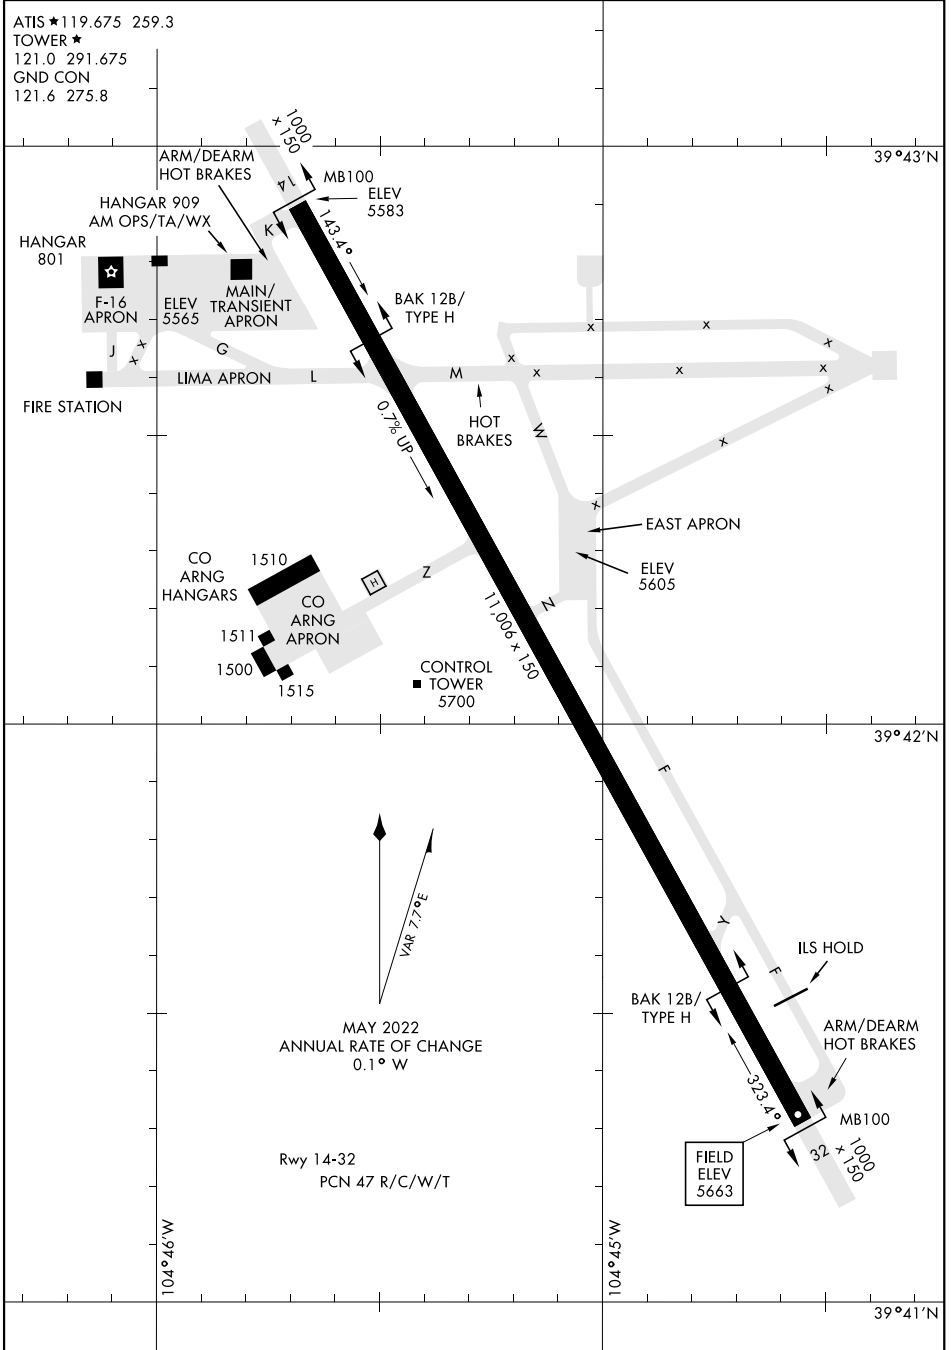

24305

AIRPORT DIAGRAM

[USAF]

BUCKLEY SFB (KBKF)

AURORA, COLORADO

ATIS ★ 119.675 259.3
 TOWER ★
 121.0 291.675
 GND CON
 121.6 275.8

SW-1, 28 NOV 2024 to 26 DEC 2024

SW-1, 28 NOV 2024 to 26 DEC 2024

AIRPORT DIAGRAM

AURORA, COLORADO

BUCKLEY SFB (KBKF)