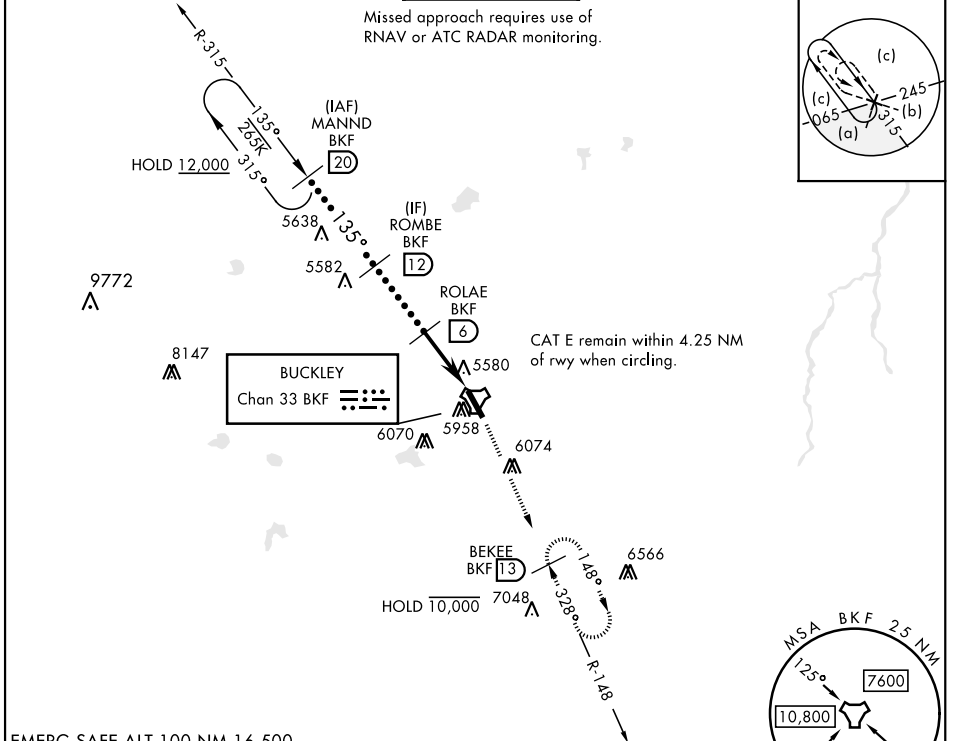

HI-TACAN RWY 14

TACAN BKF Chan 33	APCH CRS 135°	Rwy Idg 11,006 TDZE 5592 Arprt Elev 5663
-----------------------------	-------------------------	---

AL-538 [USAF]

BUCKLEY SFB (KBKF)

* Circling NA East of Rwy 14-32. MISSED APPROACH: Climb to 8200 on BKF TACAN R-148 to BEKEE and hold or as directed by ATC.

ATIS ★ 119.675 259.3	DENVER APP CON 128.45 251.075	TOWER ★ 121.0 291.675	GND CON 121.6 275.8	CLNC DEL 121.6 275.8
--------------------------------	---	---------------------------------	-------------------------------	--------------------------------

EMERG SAFE ALT 100 NM 16,500

ELEV 5663	TDZE 5592	MANNND R-315 (20)		ROMBE (12)	ROLAE (6)	8200	BEKEE BKF (13)
12,000		8500		7100	TACAN RWY 14		
2.58° TCH 42		4.9 NM		0.5			
CATEGORY	C	D	E				
S-14	5940-1	348 (300-1)					
CIRCLING*	6360-2 697 (700-2)	6400-2¼ 737 (800-2¼)	6420-2¾ 757 (800-2¾)				

HI-TACAN RWY 14

SW-1, 28 NOV 2024 to 26 DEC 2024

SW-1, 28 NOV 2024 to 26 DEC 2024