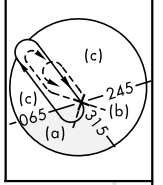

HI-TACAN RWY 14

TACAN BKF Chan 33	APCH CRS 135°	Rwy Idg 11,006 TDZE 5592 Arprt Elev 5663

AL-538 [USAF]

BUCKLEY SFB (KBKF)

* Circling NA East of Rwy 14-32. MISSED APPROACH: Climb to 8200 on BKF TACAN R-148 to BEKEE and hold or as directed by ATC.

ATIS ★ 119.675 259.3	DENVER APP CON 128.45 251.075	TOWER ★ 121.0 291.675	GND CON 121.6 275.8	CLNC DEL 121.6 275.8