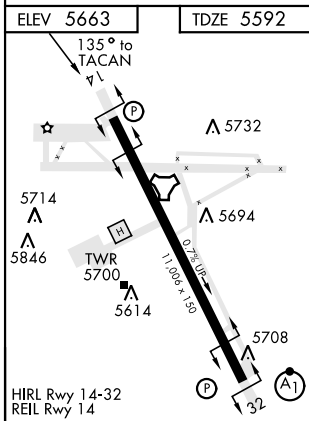

HI-TACAN RWY 14

TACAN BKF Chan 33	APCH CRS 135°	Rwy Idg 11,006 TDZE 5592 Arprt Elev 5663
-----------------------------	-------------------------	---

AL-538 [USAF]

BUCKLEY SFB (KBKF)

* Circling NA East of Rwy 14-32. MISSED APPROACH: Climb to 8200 on BKF TACAN R-148 to BEKEE and hold or as directed by ATC.

ATIS ★ 119.675 259.3	DENVER APP CON 128.45 251.075	TOWER ★ 121.0 291.675	GND CON 121.6 275.8	CLNC DEL 121.6 275.8
--------------------------------	---	---------------------------------	-------------------------------	--------------------------------

EMERG SAFE ALT 100 NM 16,500

ELEV 5663	TDZE 5592	MANNND R-315 (20)		ROMBE (12)	ROLAE (6)	8200	BEKEE BKF (13)
12,000		8500		7100	TACAN RWY 14		
2.58° TCH 42		4.9 NM		0.5			
CATEGORY	C	D	E				
S-14	5940-1	348 (300-1)					
CIRCLING*	6360-2 697 (700-2)	6400-2¼ 737 (800-2¼)	6420-2¾ 757 (800-2¾)				

HI-TACAN RWY 14

SW-1, 28 NOV 2024 to 26 DEC 2024

SW-1, 28 NOV 2024 to 26 DEC 2024