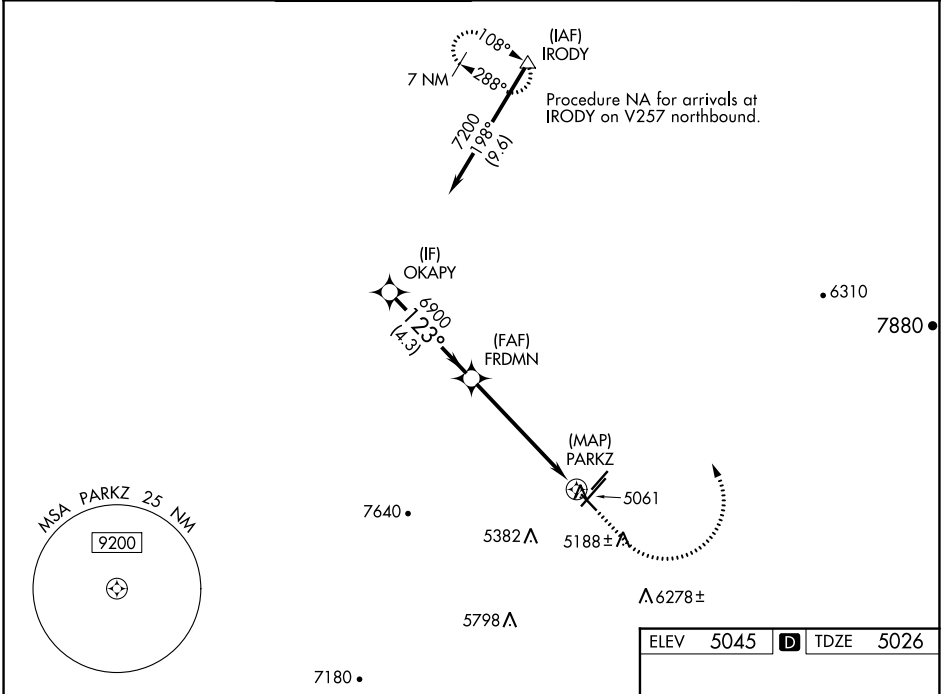

WAAS CH 49235 W12A	APP CRS 123°	Rwy Idg TDZE Apt Elev	4258 5026 5045

RNAV (GPS) RWY 12

PRESCOTT RGNL/ERNEST A LOVE FLD (PRC)

RNP APCH.		▼ For uncompensated Baro-VNAV systems, LNAV/VNAV NA below -11°C or above 49°C. Rwy 12 helicopter visibility reduction below 1 SM NA. Straight-in Rwy 12 NA at night, Circling Rwy 12, 3L, 30 NA at night.		MISSED APPROACH: Climb to 5500 then climbing left turn to 9000 direct IRODY and hold, continue climb-in-hold to 9000.		
ATIS 127.2	PHOENIX APP CON 133.575 281.55	PRESCOTT TOWER * 125.3 (CTAF) 0 257.9	GND CON 121.7	CLNC DEL 119.25	128.75 0	UNICOM 122.95