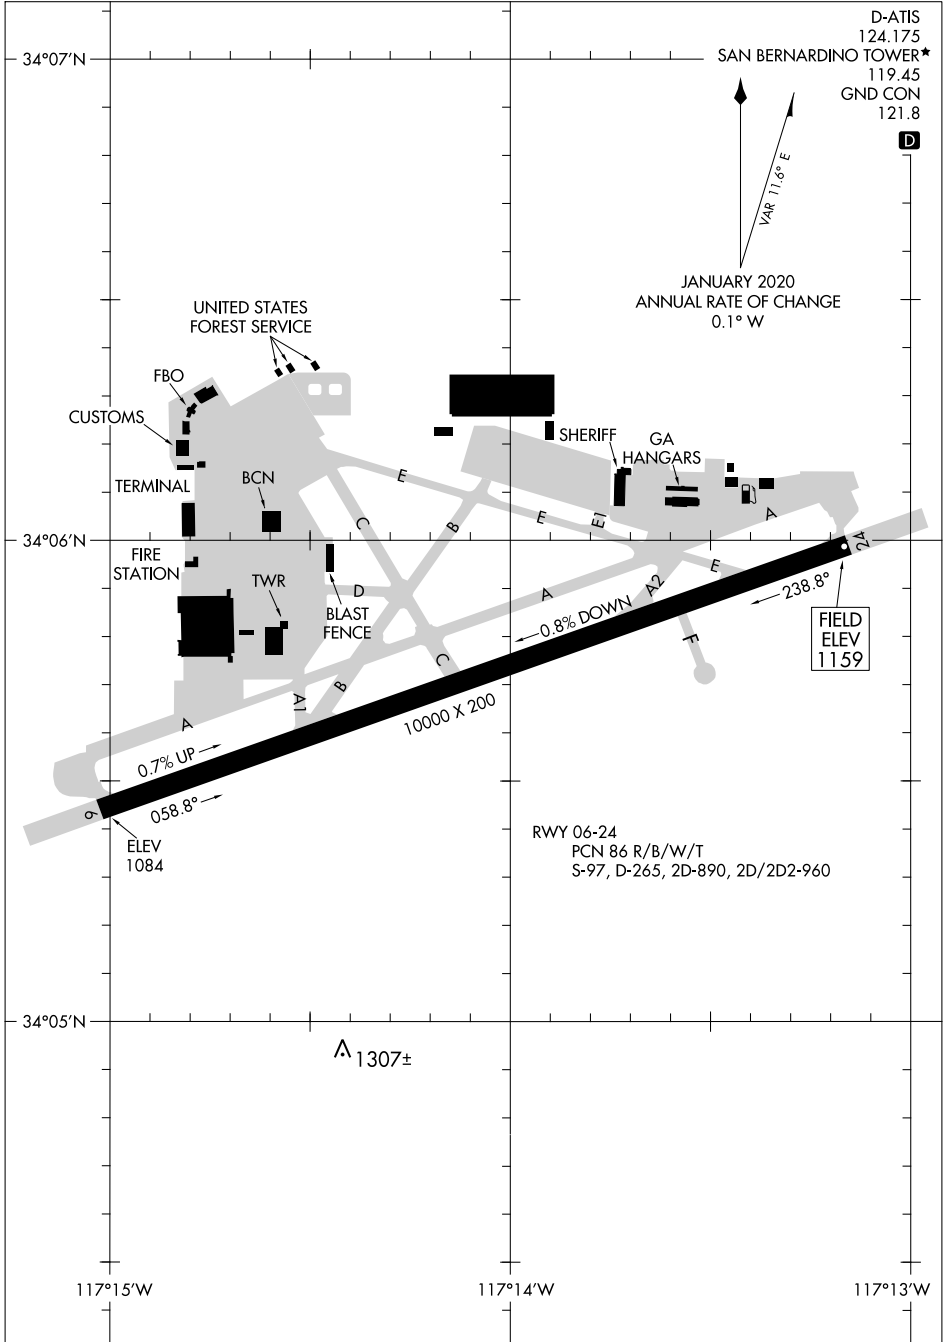

24137

AIRPORT DIAGRAM

AL-547 (FAA)

SAN BERNARDINO INTL (SBD)
SAN BERNARDINO, CALIFORNIA

D-ATIS
124.175
119.45
GND CON
121.8

SAN BERNARDINO TOWER*

JANUARY 2020
ANNUAL RATE OF CHANGE
0.1° W

D

SW-3, 28 NOV 2024 to 26 DEC 2024

SW-3, 28 NOV 2024 to 26 DEC 2024

34°07'N

34°06'N

34°05'N

117°15'W

117°14'W

117°13'W

A 1307±

RWY 06-24
PCN 86 R/B/W/T
S-97, D-265, 2D-890, 2D/2D2-960

FIELD
ELEV
1159

AIRPORT DIAGRAM

24137

SAN BERNARDINO, CALIFORNIA
SAN BERNARDINO INTL (SBD)