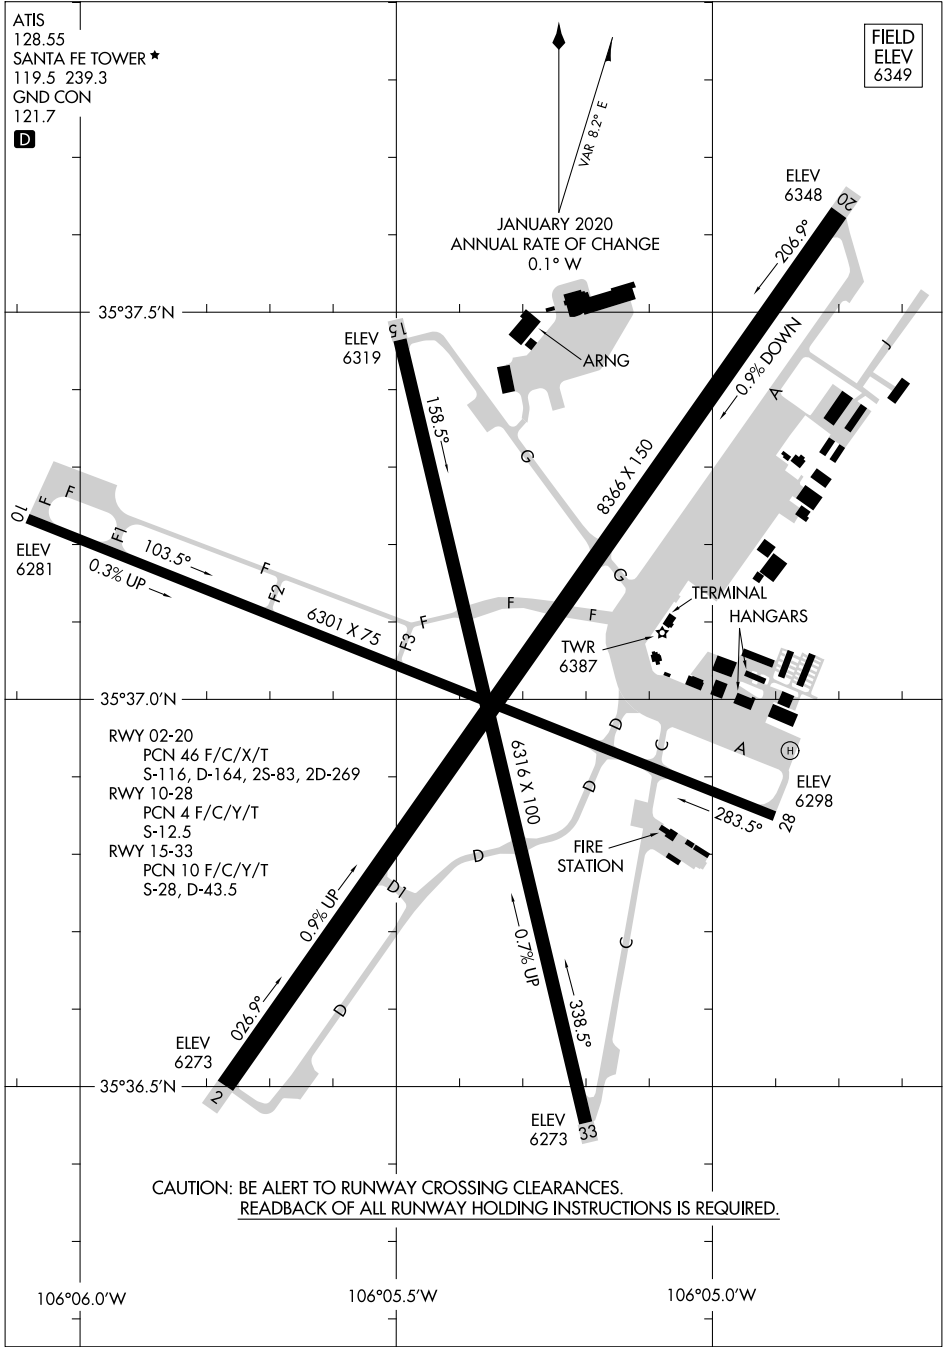

# AIRPORT DIAGRAM

AL-548 (FAA)

SANTA FE RGNL (SAF)  
SANTA FE, NEW MEXICO

ATIS  
128.55  
SANTA FE TOWER ★  
119.5 239.3  
GND CON  
121.7

FIELD  
ELEV  
6349

JANUARY 2020  
ANNUAL RATE OF CHANGE  
0.1° W

SW-1, 28 NOV 2024 to 26 DEC 2024

SW-1, 28 NOV 2024 to 26 DEC 2024

CAUTION: BE ALERT TO RUNWAY CROSSING CLEARANCES.  
READEBACK OF ALL RUNWAY HOLDING INSTRUCTIONS IS REQUIRED.

# AIRPORT DIAGRAM