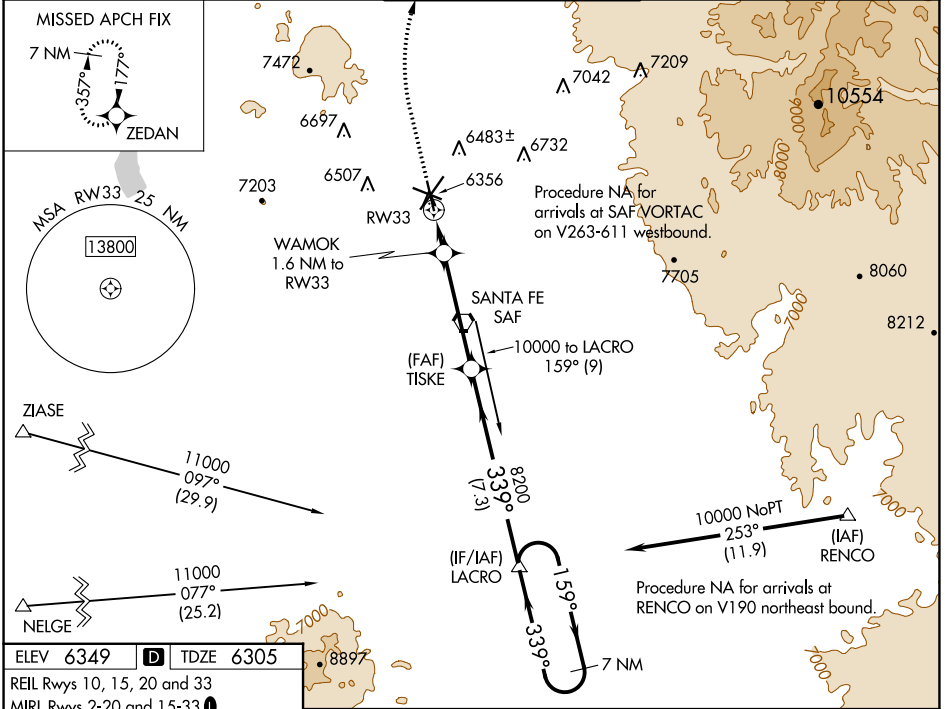

WAAS CH 69539 W33A	APP CRS 339°	Rwy Idg TDZE 6316 Apt Elev 6305 6349
--	------------------------	--

RNAV (GPS) RWY 33

SANTA FE RGNL (SAF)

<p>▽ For uncompensated Baro-VNAV systems, LNAV/VNAV NA below -18°C (0°F) or above 43°C (110°F). △ DME/DME RNP-0.3 NA.</p>		<p>MISSED APPROACH: Climb to 6800 then climbing right turn to 11000 direct ZEDAN and hold.</p>	
ATIS 128.55	ALBUQUERQUE CENTER 132.8 346.35	SANTA FE TOWER * 119.5 (CTAF) 239.3	GND CON 121.7
		UNICOM 122.95	

CATEGORY	A	B	C	D
LPV DA		6555-78	250 (300-78)	
LNAV/VNAV DA		6555-78	250 (300-78)	
LNAV MDA	6620-1	315 (300-1)	6620-78	315 (300-78)
C CIRCLING	6800-1 451 (500-1)	6920-1 571 (600-1)	7340-3 991 (1000-3)	7660-3 1311 (1400-3)

SW-1, 28 NOV 2024 to 26 DEC 2024

SW-1, 28 NOV 2024 to 26 DEC 2024