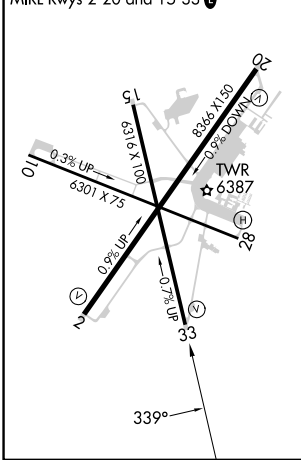

WAAS CH 69539 W33A	APP CRS 339°	Rwy Idg TDZE 6316 Apt Elev 6305 6349
--	------------------------	--

RNAV (GPS) RWY 33

SANTA FE RGNL (SAF)

<p>▽ For uncompensated Baro-VNAV systems, LNAV/VNAV NA below -18°C (0°F) or above 43°C (110°F). △ DME/DME RNP-0.3 NA.</p>		<p>MISSED APPROACH: Climb to 6800 then climbing right turn to 11000 direct ZEDAN and hold.</p>	
ATIS 128.55	ALBUQUERQUE CENTER 132.8 346.35	SANTA FE TOWER * 119.5 (CTAF) 239.3	GND CON 121.7
		UNICOM 122.95	

CATEGORY	A	B	C	D
LPV DA		6555-78	250 (300-78)	
LNAV/VNAV DA		6555-78	250 (300-78)	
LNAV MDA	6620-1	315 (300-1)	6620-78	315 (300-78)
C CIRCLING	6800-1 451 (500-1)	6920-1 571 (600-1)	7340-3 991 (1000-3)	7660-3 1311 (1400-3)