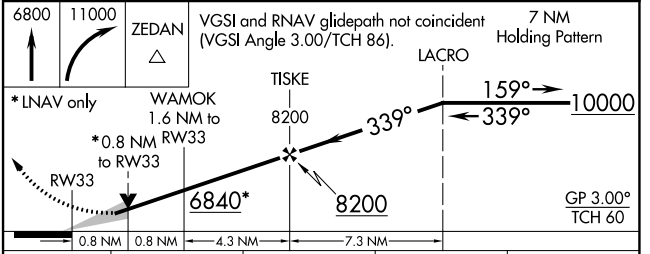

WAAS CH 69539 W33A	APP CRS 339°	Rwy Idg TDZE 6316 Apt Elev 6305 6349
--	------------------------	--

RNAV (GPS) RWY 33

SANTA FE RGNL (SAF)

<p>▽ For uncompensated Baro-VNAV systems, LNAV/VNAV NA below -18°C (0°F) or above 43°C (110°F). △ DME/DME RNP-0.3 NA.</p>		<p>MISSED APPROACH: Climb to 6800 then climbing right turn to 11000 direct ZEDAN and hold.</p>	
ATIS 128.55	ALBUQUERQUE CENTER 132.8 346.35	SANTA FE TOWER * 119.5 (CTAF) 239.3	GND CON 121.7
		UNICOM 122.95	

CATEGORY	A	B	C	D
LPV DA		6555-78	250 (300-78)	
LNAV/VNAV DA		6555-78	250 (300-78)	
LNAV MDA	6620-1	315 (300-1)	6620-78	315 (300-78)
C CIRCLING	6800-1 451 (500-1)	6920-1 571 (600-1)	7340-3 991 (1000-3)	7660-3 1311 (1400-3)