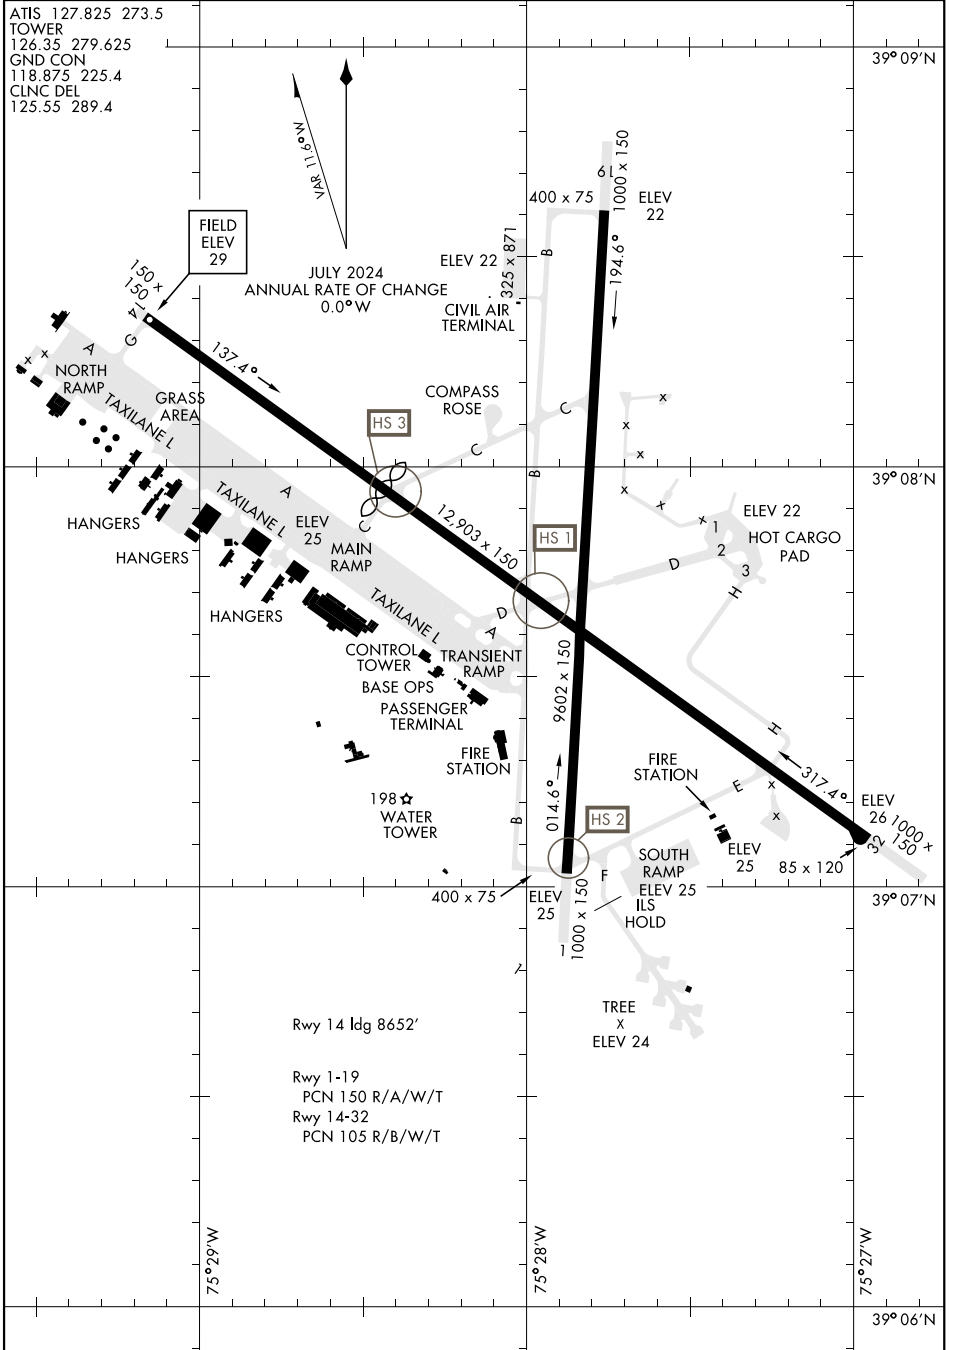

# AIRPORT DIAGRAM

[USAF]

DOVER AFB (KDOV)

DOVER, DELAWARE

NE-3, 28 NOV 2024 to 26 DEC 2024

NE-3, 28 NOV 2024 to 26 DEC 2024

# AIRPORT DIAGRAM

DOVER, DELAWARE

DOVER AFB (KDOV)