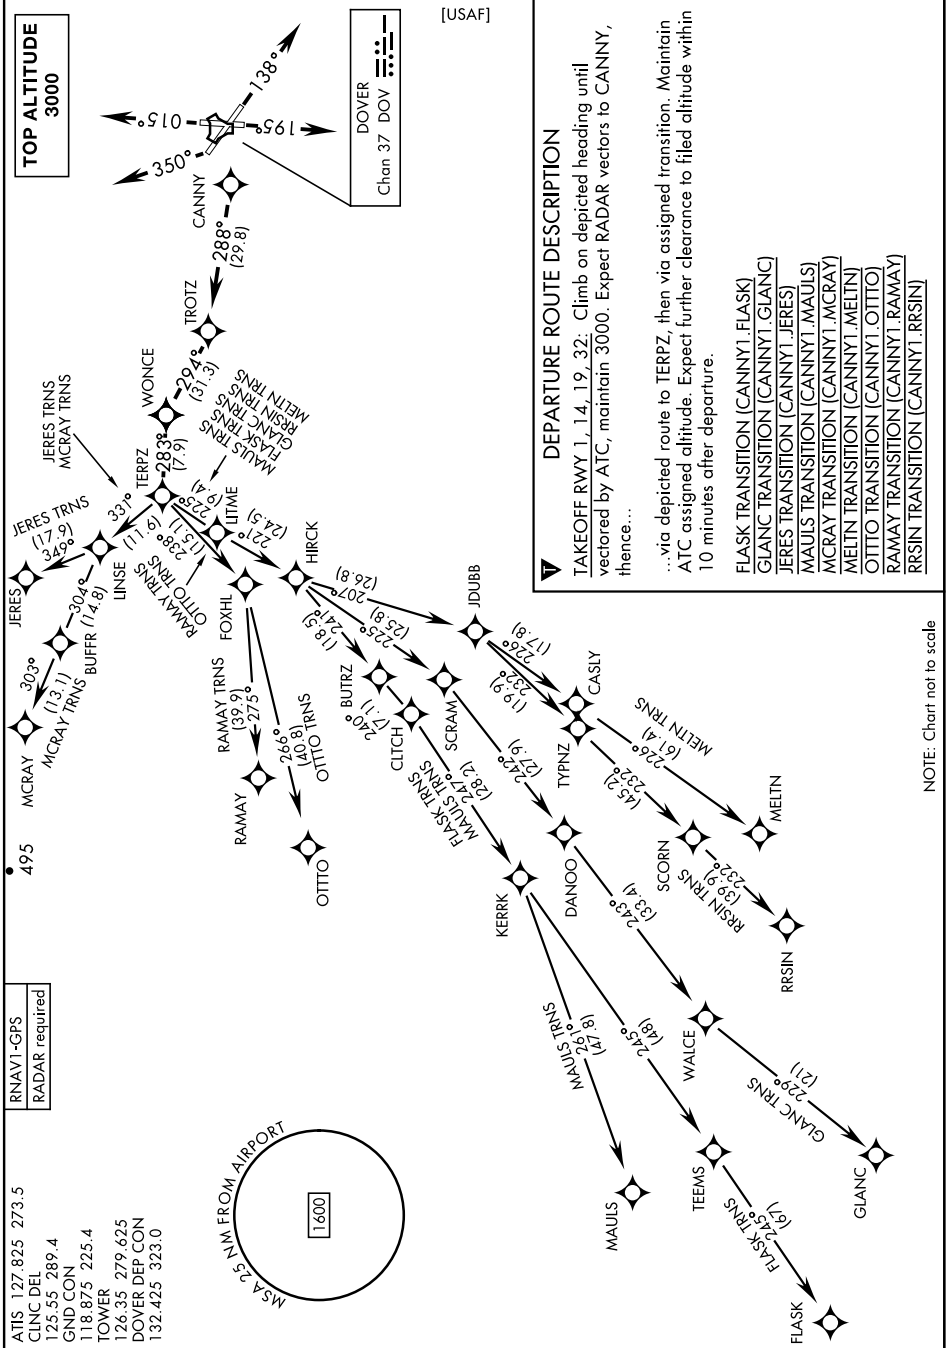

CANNY ONE DEPARTURE (RNAV)(CANNY1.CNY)

[USAF]

NE-3, 28 NOV 2024 to 26 DEC 2024

ATIS 127.825 273.5
 CLNC DEL 125.55 289.4
 GND CON 118.875 225.4
 TOWER 126.35 279.625
 DOVER DEP CON 132.425 323.0

CANNY ONE DEPARTURE (RNAV)(CANNY1.CNY)

Amtd 3 11JUL24

NOTE: Chart not to scale

NE-3, 28 NOV 2024 to 26 DEC 2024