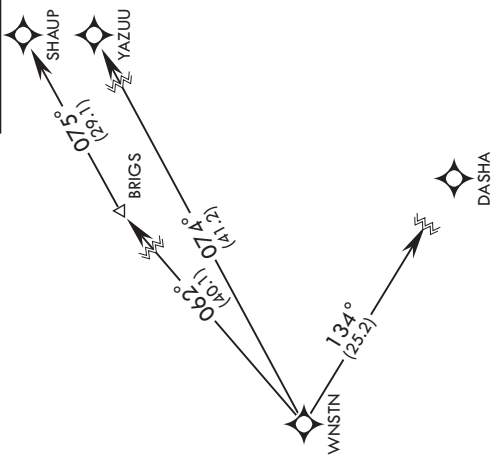

WNSTN ONE DEPARTURE (RNAV) (WNSTN1.WNSTN)

DOVER, DELAWARE

NE-3, 28 NOV 2024 to 26 DEC 2024

DEP CON
132.425 257.875

112

RNAV1 - GPS
RADAR required

DEPARTURE ROUTE DESCRIPTION

TAKEOFF RWY 1, 14, 19, 32: Climb on depicted heading until vectored by ATC, maintain 3000. Expect RADAR vectors direct WNSTN, thence...

...track as depicted via assigned transition. Maintain ATC assigned altitude. Expect further clearance to filed altitude within 10 minutes after departure.

- BRIGS TRANSITION (WNSTN1.BRIGS):
- DASHA TRANSITION (WNSTN1.DASHA):
- SHAUP TRANSITION (WNSTN1.SHAUP):
- YAZUU TRANSITION (WNSTN1.YAZUU):