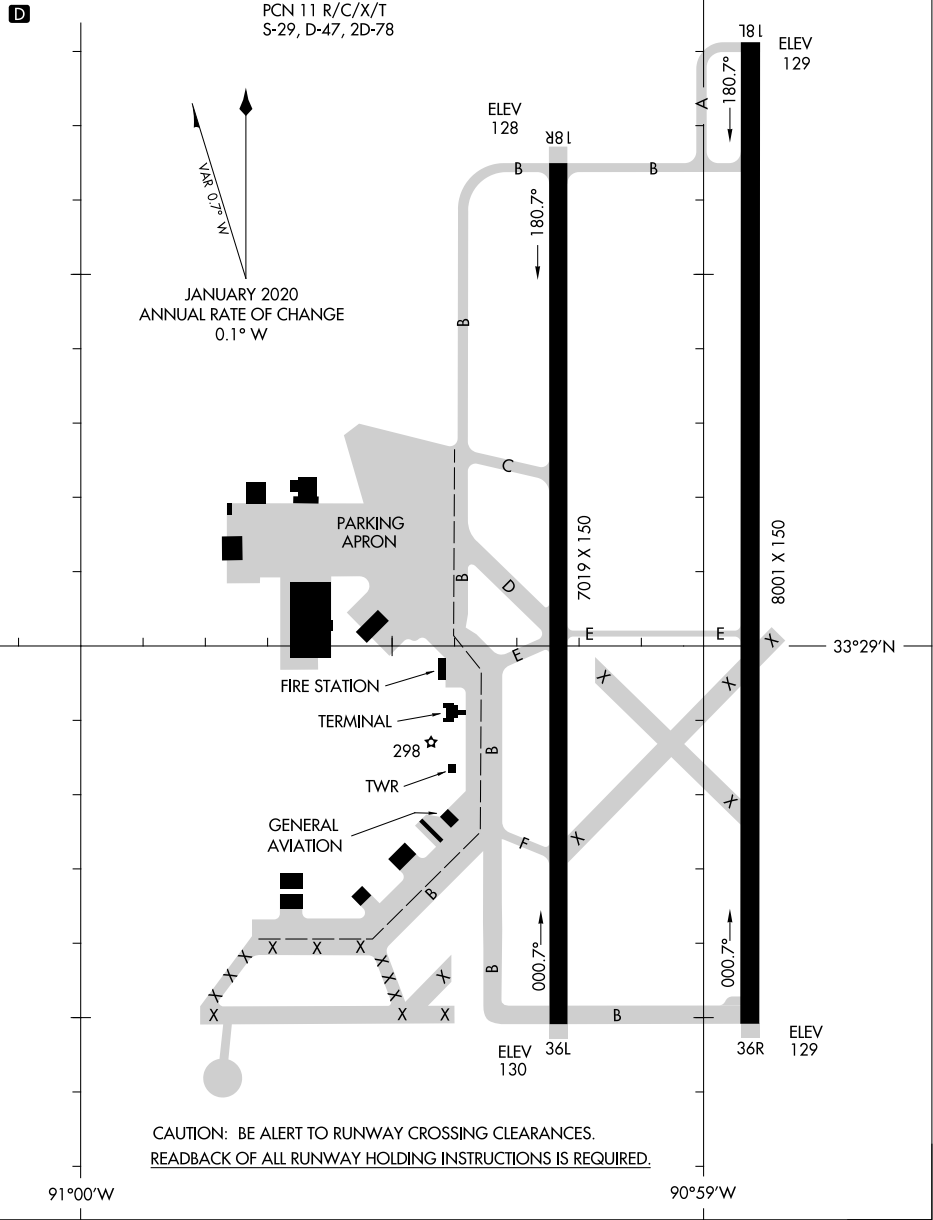

20086

AIRPORT DIAGRAM

AL-572 (FAA)

GREENVILLE MID-DELTA (GLH)
GREENVILLE, MISSISSIPPI

ASOS
125.525
GREENVILLE TOWER ★
119.0 56.9
GND CON
121.8 256.9

RWY 18L-36R
PCN 61 F/D/X/T
S-75, D-112, 2D-182, 2D/2D2-540
RWY 18R-36L
PCN 11 R/C/X/T
S-29, D-47, 2D-78

FIELD
ELEV
131

SC-4, 28 NOV 2024 to 26 DEC 2024

SC-4, 28 NOV 2024 to 26 DEC 2024

AIRPORT DIAGRAM

20086

GREENVILLE, MISSISSIPPI
GREENVILLE MID-DELTA (GLH)