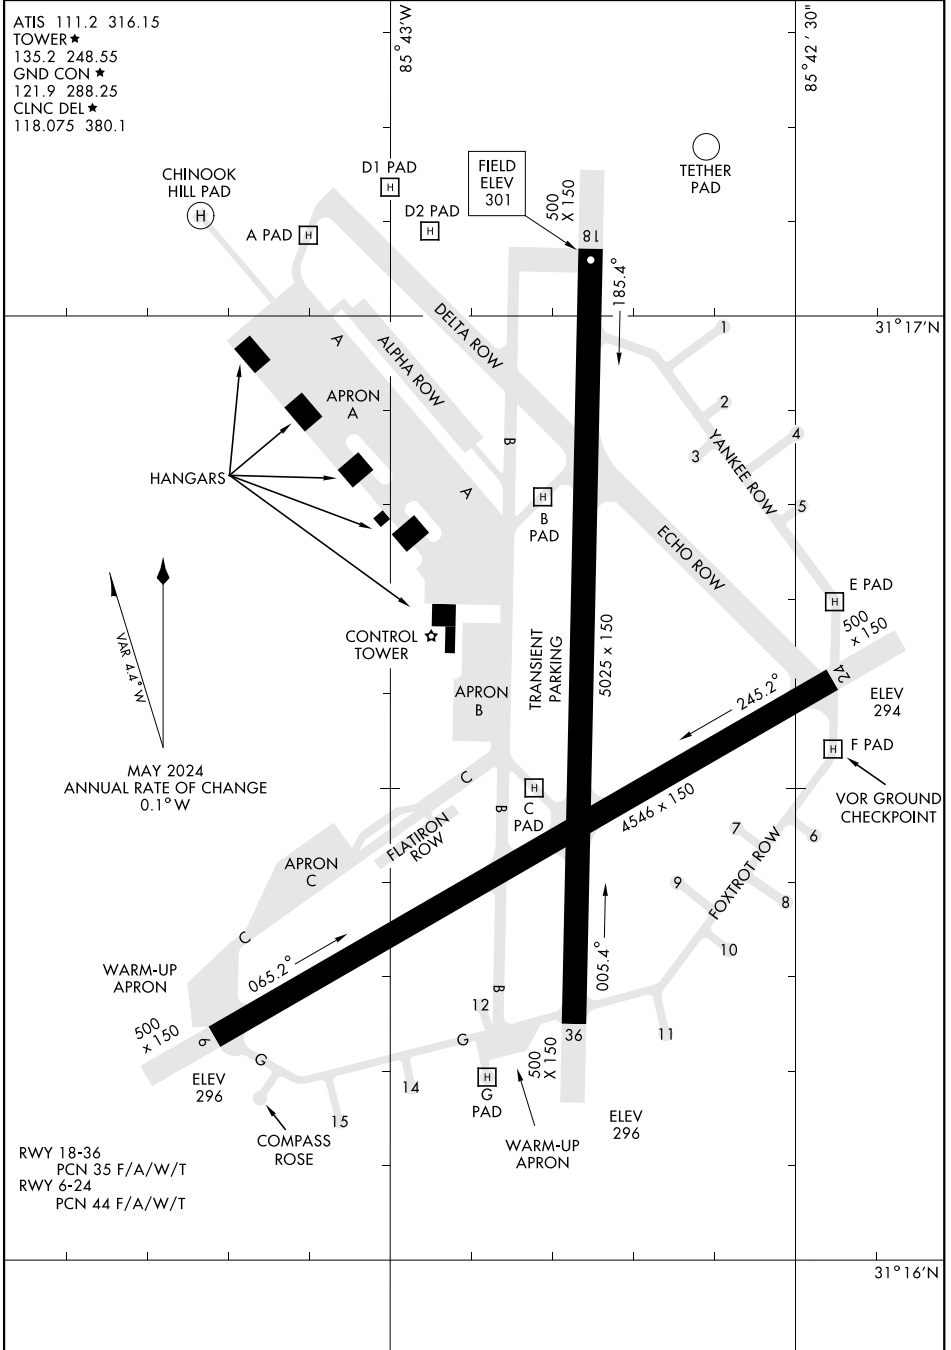

# AIRPORT DIAGRAM

[USA]

CAIRNS AAF (KOZR)

FORT NOVOSHEL, ALABAMA

ATIS 111.2 316.15  
 TOWER ★  
 135.2 248.55  
 GND CON ★  
 121.9 288.25  
 CLNC DEL ★  
 118.075 380.1

SE-4, 28 NOV 2024 to 26 DEC 2024

SE-4, 28 NOV 2024 to 26 DEC 2024

# AIRPORT DIAGRAM

FORT NOVOSHEL, ALABAMA

CAIRNS AAF (KOZR)