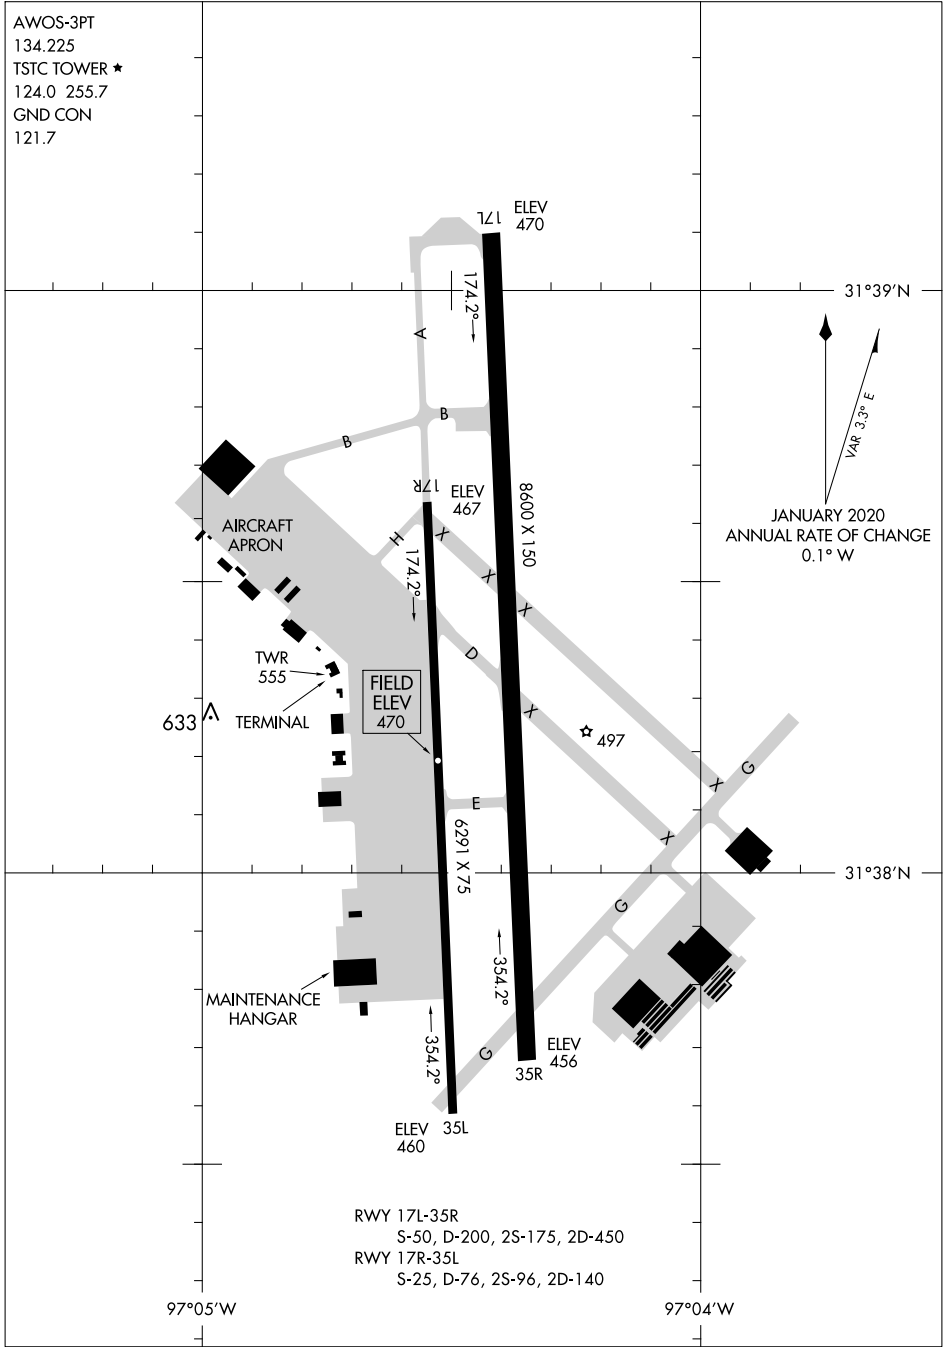

22083

AIRPORT DIAGRAM

AL-579 (FAA)

TSTC WACO (CNW)
WACO, TEXAS

AWOS-3PT
134.225
TSTC TOWER ★
124.0 255.7
GND CON
121.7

SC-3, 28 NOV 2024 to 26 DEC 2024

SC-3, 28 NOV 2024 to 26 DEC 2024

RWY 17L-35R
S-50, D-200, 2S-175, 2D-450
RWY 17R-35L
S-25, D-76, 2S-96, 2D-140