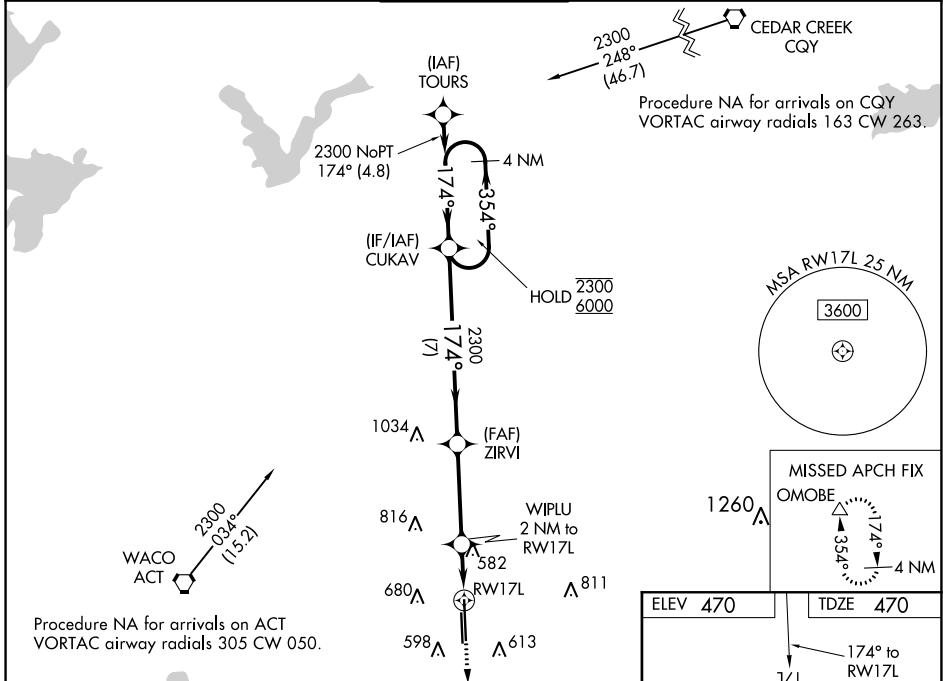

WAAS CH 73020 W17A	APP CRS 174°	Rwy Idg TDZE Apt Elev	8600 470 470
--	------------------------	-----------------------------	---

RNAV (GPS) RWY 17L

TSTC WACO (CNW)

RNP APCH.

For uncompensated Baro-VNAV systems, LNAV/VNAV NA below -15°C or above 54°C. For inop ALS, increase LNAV/VNAV all Cats visibility to ¾ SM and LNAV Cats C/D visibility to 1 SM.

MISSED APPROACH: Climb to 2300 direct OMOBE and hold.

AWOS-3PT 134.225	WACO APP CON ★ 127.65 227.125	TSTC TOWER ★ 124.0 (CTAF) 255.7	GND CON 121.7	UNICOM 122.95
----------------------------	---	---	-------------------------	-------------------------

CATEGORY	A	B	C	D
LPV DA		670-½	200 (200-½)	
LNAV/VNAV DA		720-½	250 (300-½)	
LNAV MDA	840-½	370 (400-½)	840-⅝	370 (400-⅝)
CIRCLING	940-1 470 (500-1)	1040-1 570 (600-1)	1040-1½ 570 (600-1½)	1120-2 650 (700-2)

SC-3, 28 NOV 2024 to 26 DEC 2024

SC-3, 28 NOV 2024 to 26 DEC 2024