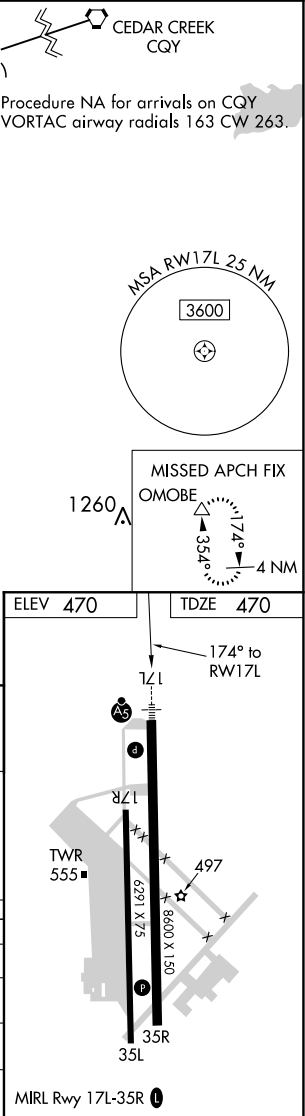

WAAS CH 73020 W17A	APP CRS 174°	Rwy Idg TDZE Apt Elev	8600 470 470
--	------------------------	-----------------------------	---

RNAV (GPS) RWY 17L

TSTC WACO (CNW)

RNP APCH.

For uncompensated Baro-VNAV systems, LNAV/VNAV NA below -15°C or above 54°C. For inop ALS, increase LNAV/VNAV all Cats visibility to ¾ SM and LNAV Cats C/D visibility to 1 SM.

MISSED APPROACH: Climb to 2300 direct OMOBE and hold.

AWOS-3PT 134.225	WACO APP CON ★ 127.65 227.125	TSTC TOWER ★ 124.0 (CTAF) 255.7	GND CON 121.7	UNICOM 122.95
----------------------------	---	---	-------------------------	-------------------------

CATEGORY	A	B	C	D
LPV DA		670-½	200 (200-½)	
LNAV/VNAV DA		720-½	250 (300-½)	
LNAV MDA	840-½	370 (400-½)	840-⅝	370 (400-⅝)
CIRCLING	940-1 470 (500-1)	1040-1 570 (600-1)	1040-1½ 570 (600-1½)	1120-2 650 (700-2)