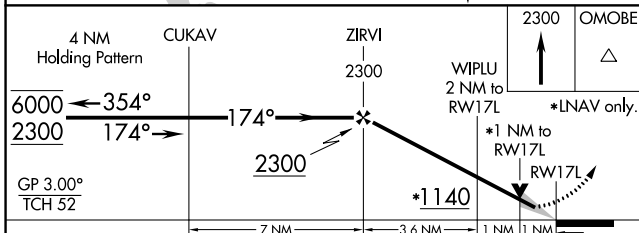

WAAS CH 73020 W17A	APP CRS 174°	Rwy Idg TDZE Apt Elev	8600 470 470
--	------------------------	-----------------------------	---

RNAV (GPS) RWY 17L

TSTC WACO (CNW)

RNP APCH.

For uncompensated Baro-VNAV systems, LNAV/VNAV NA below -15°C or above 54°C. For inop ALS, increase LNAV/VNAV all Cats visibility to ¾ SM and LNAV Cats C/D visibility to 1 SM.

MISSED APPROACH: Climb to 2300 direct OMOBE and hold.

AWOS-3PT 134.225	WACO APP CON ★ 127.65 227.125	TSTC TOWER ★ 124.0 (CTAF) 255.7	GND CON 121.7	UNICOM 122.95
----------------------------	---	---	-------------------------	-------------------------

CATEGORY	A	B	C	D
LPV DA		670-½	200 (200-½)	
LNAV/VNAV DA		720-½	250 (300-½)	
LNAV MDA	840-½	370 (400-½)	840-⅝	370 (400-⅝)
CIRCLING	940-1 470 (500-1)	1040-1 570 (600-1)	1040-1½ 570 (600-1½)	1120-2 650 (700-2)