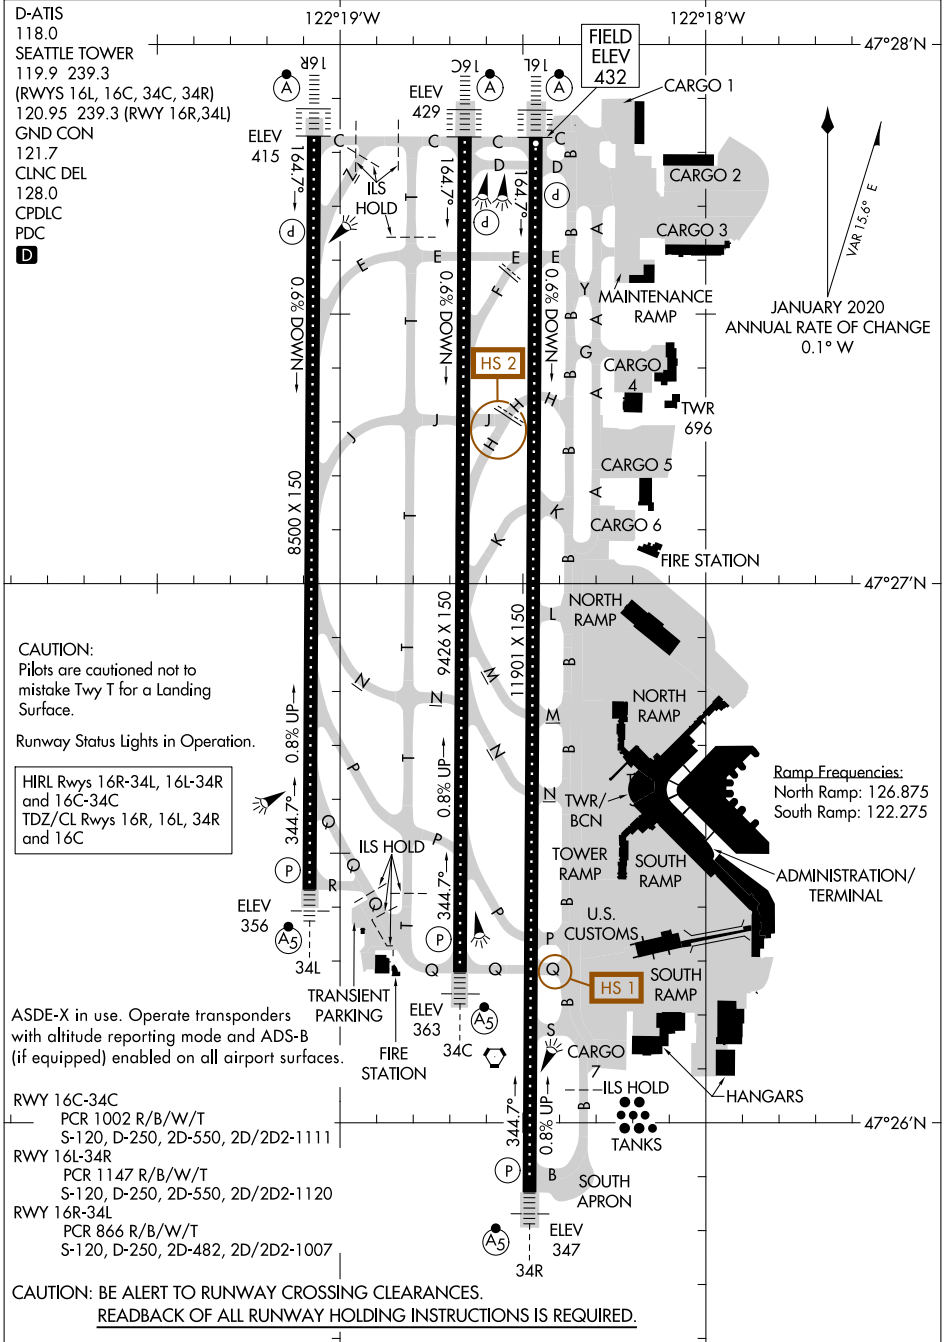

# AIRPORT DIAGRAM

AL-582 (FAA)

SEATTLE-TACOMA INTL (SEA)  
SEATTLE, WASHINGTON

NW-1, 28 NOV 2024 to 26 DEC 2024

NW-1, 28 NOV 2024 to 26 DEC 2024

# AIRPORT DIAGRAM

SEATTLE, WASHINGTON  
SEATTLE-TACOMA INTL (SEA)