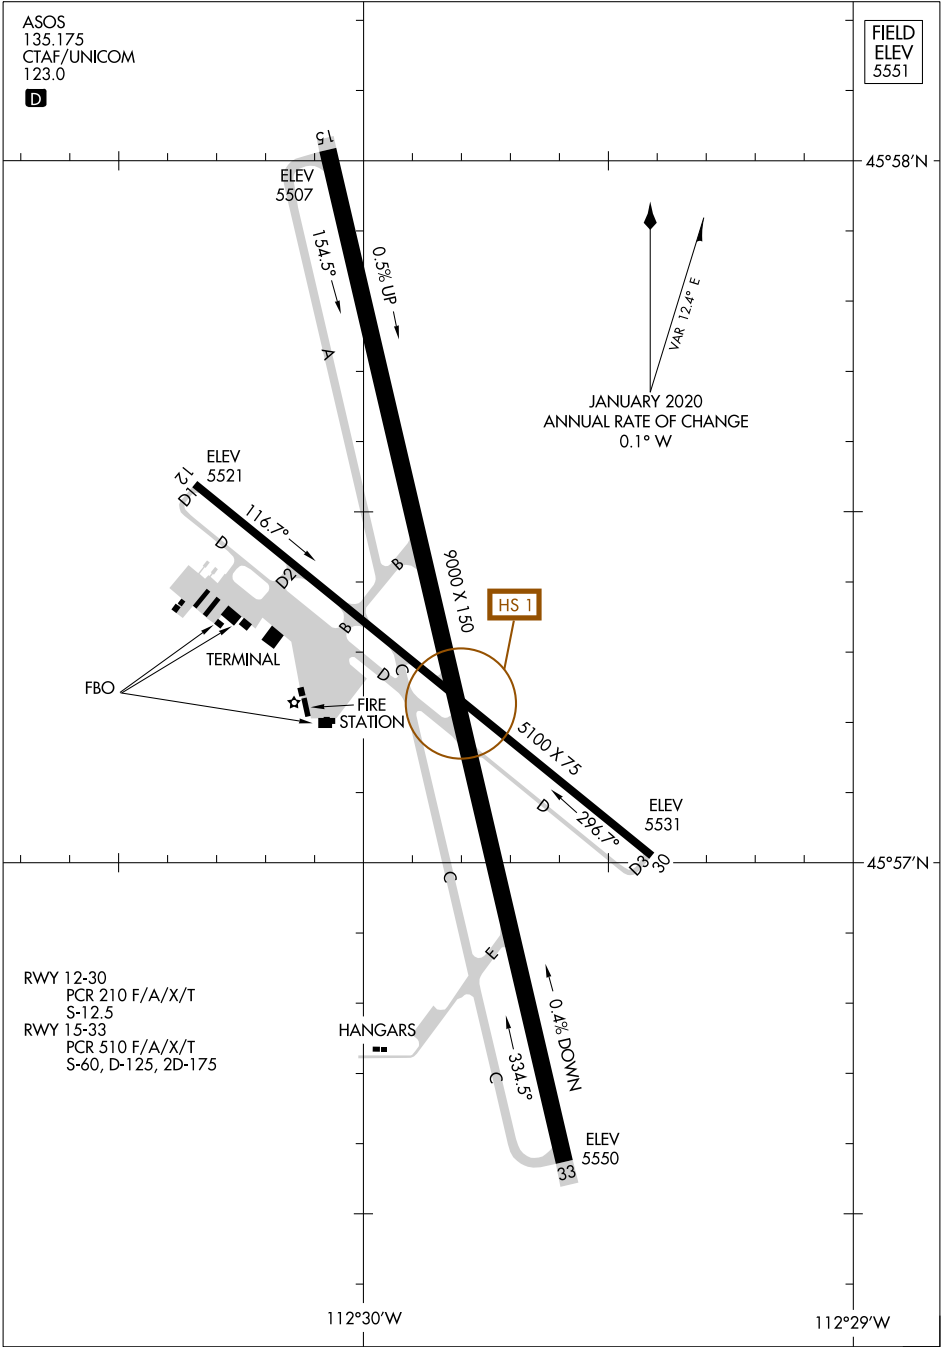

24305

AIRPORT DIAGRAM

AL-588 (FAA)

BERT MOONEY (BTM)
BUTTE, MONTANA

ASOS
135.175
CTAF/UNICOM
123.0

FIELD
ELEV
5551

NW-1, 28 NOV 2024 to 26 DEC 2024

NW-1, 28 NOV 2024 to 26 DEC 2024

AIRPORT DIAGRAM

24305

BUTTE, MONTANA
BERT MOONEY (BTM)