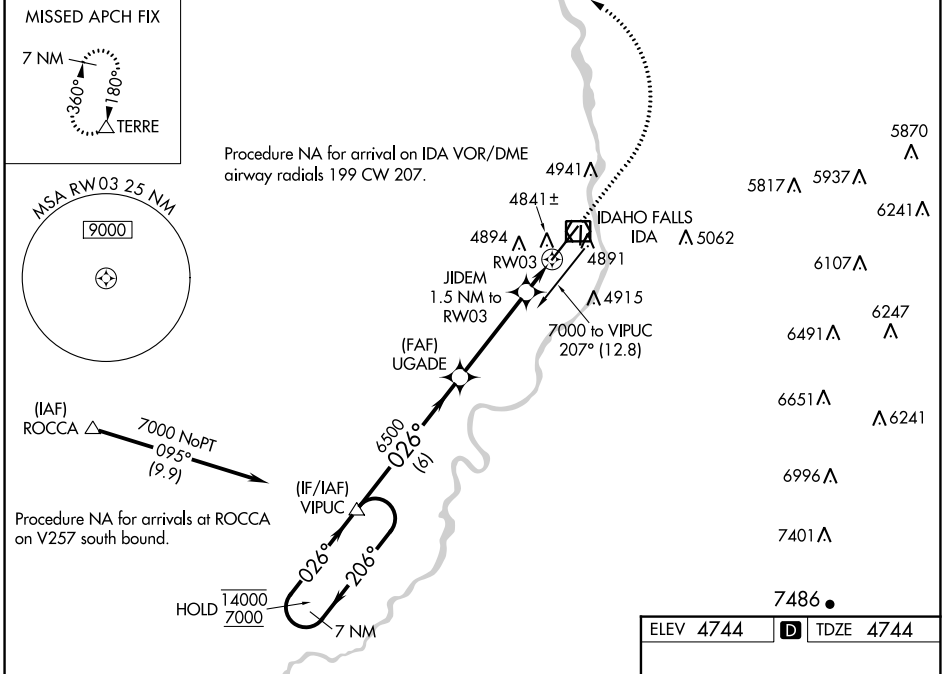

WAAS CH 97501 W03A	APP CRS 026°	Rwy Idg 9002 TDZE 4744 Apt Elev 4744
--	------------------------	---

RNAV (GPS) Y RWY 3

IDAHO FALLS RGNL (IDA)

RNP APCH-GPS.		MISSED APPROACH: Climb to 5200 then climbing left turn to 7500 direct TERRE and hold.				
<p>▼ Circling to Rwy 35 NA at night.</p> <p>▲ For uncompensated Baro-VNAV systems, LNAV/VNAV NA below -27°C or above 54°C.</p>						

ATIS 135.325	SALT LAKE CENTER 128.35 239.25	IDAHO FALLS TOWER * 118.5 (CTAF) 0 257.8	GND CON 121.7	CLNC DEL 121.7	GCO 121.725	UNICOM 122.95
------------------------	--	--	-------------------------	--------------------------	-----------------------	-------------------------

CATEGORY	A	B	C	D
LPV DA		4944-¾	200 (200-¾)	
LNAV/VNAV DA		5002-¾	258 (300-¾)	
LNAV MDA		5100-1	356 (400-1)	
CIRCLING	5200-1	5300-1	5400-1¾	5420-2¼
	456 (500-1)	556 (600-1)	656 (700-1¾)	676 (700-2¼)

NW-1, 28 NOV 2024 to 26 DEC 2024

NW-1, 28 NOV 2024 to 26 DEC 2024