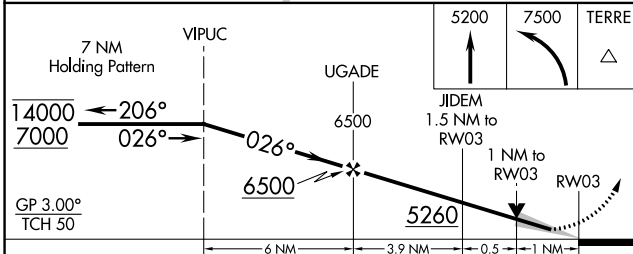

WAAS CH 97501 W03A	APP CRS 026°	Rwy Idg 9002 TDZE 4744 Apt Elev 4744
--	------------------------	---

RNAV (GPS) Y RWY 3

IDAHO FALLS RGNL (IDA)

RNP APCH-GPS.		MISSED APPROACH: Climb to 5200 then climbing left turn to 7500 direct TERRE and hold.				
<p>▼ Circling to Rwy 35 NA at night.</p> <p>▲ For uncompensated Baro-VNAV systems, LNAV/VNAV NA below -27°C or above 54°C.</p>						

CATEGORY	A	B	C	D
LPV DA		4944-¾	200 (200-¾)	
LNAV/VNAV DA		5002-¾	258 (300-¾)	
LNAV MDA		5100-1	356 (400-1)	
CIRCLING	5200-1	5300-1	5400-1¾	5420-2¼
	456 (500-1)	556 (600-1)	656 (700-1¾)	676 (700-2¼)

NW-1, 28 NOV 2024 to 26 DEC 2024