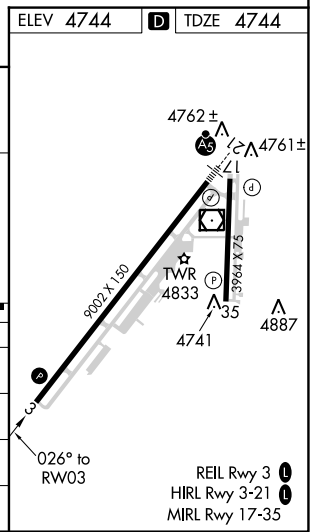

WAAS CH 97501 W03A	APP CRS 026°	Rwy Idg 9002 TDZE 4744 Apt Elev 4744
--	------------------------	---

RNAV (GPS) Y RWY 3

IDAHO FALLS RGNL (IDA)

RNP APCH-GPS.		MISSED APPROACH: Climb to 5200 then climbing left turn to 7500 direct TERRE and hold.				
<p>▼ Circling to Rwy 35 NA at night.</p> <p>▲ For uncompensated Baro-VNAV systems, LNAV/VNAV NA below -27°C or above 54°C.</p>						

CATEGORY	A	B	C	D
LPV DA		4944-¾	200 (200-¾)	
LNAV/VNAV DA		5002-¾	258 (300-¾)	
LNAV MDA		5100-1	356 (400-1)	
CIRCLING	5200-1	5300-1	5400-1¾	5420-2¼
	456 (500-1)	556 (600-1)	656 (700-1¾)	676 (700-2¼)

NW-1, 28 NOV 2024 to 26 DEC 2024