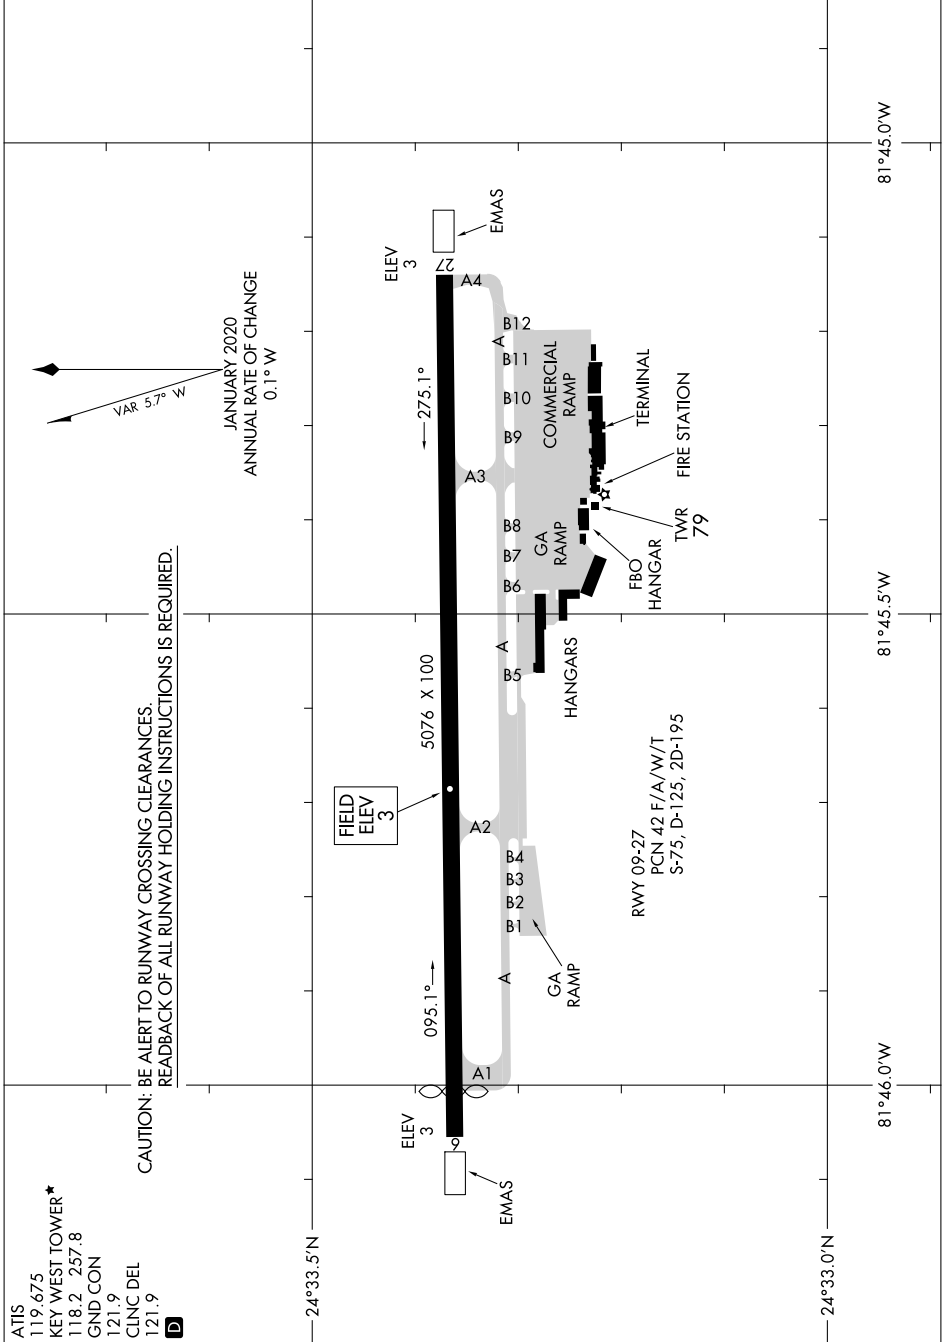

AIRPORT DIAGRAM

AL-606 (FAA)

KEY WEST INTL (EYW)
KEY WEST, FLORIDA

SE-3, 28 NOV 2024 to 26 DEC 2024

SE-3, 28 NOV 2024 to 26 DEC 2024