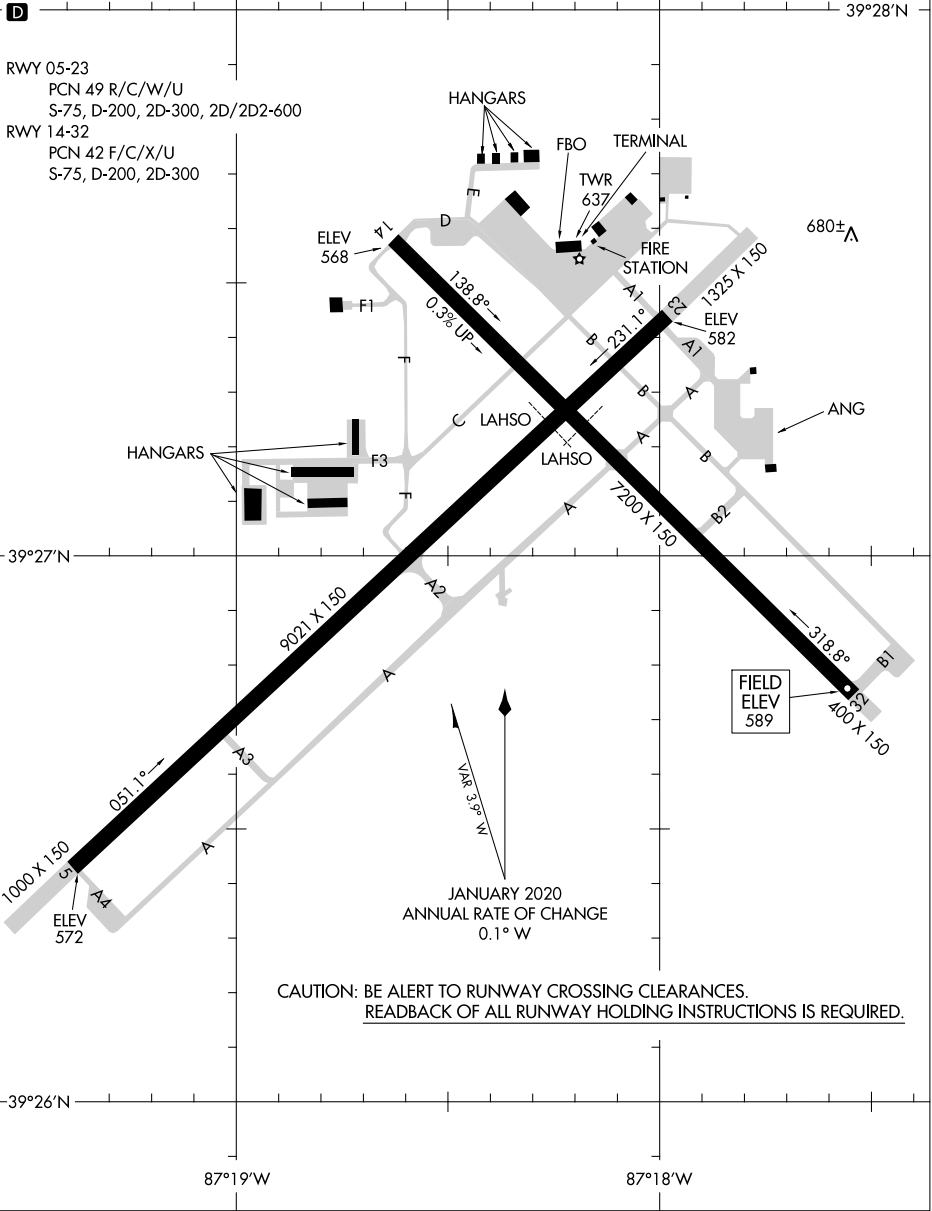

23054

AIRPORT DIAGRAM

AL-608 (FAA)

TERRE HAUTE RGNL (HUF)
TERRE HAUTE, INDIANA

ATIS
127.5 269.375
HULMAN TOWER
134.725 322.475
GND CON
121.6 348.6

RWY 05-23
PCN 49 R/C/W/U
S-75, D-200, 2D-300, 2D/2D2-600
RWY 14-32
PCN 42 F/C/X/U
S-75, D-200, 2D-300

CAUTION: BE ALERT TO RUNWAY CROSSING CLEARANCES.
READBACK OF ALL RUNWAY HOLDING INSTRUCTIONS IS REQUIRED.

EC-2, 28 NOV 2024 to 26 DEC 2024

EC-2, 28 NOV 2024 to 26 DEC 2024

AIRPORT DIAGRAM

23054

TERRE HAUTE, INDIANA
TERRE HAUTE RGNL (HUF)