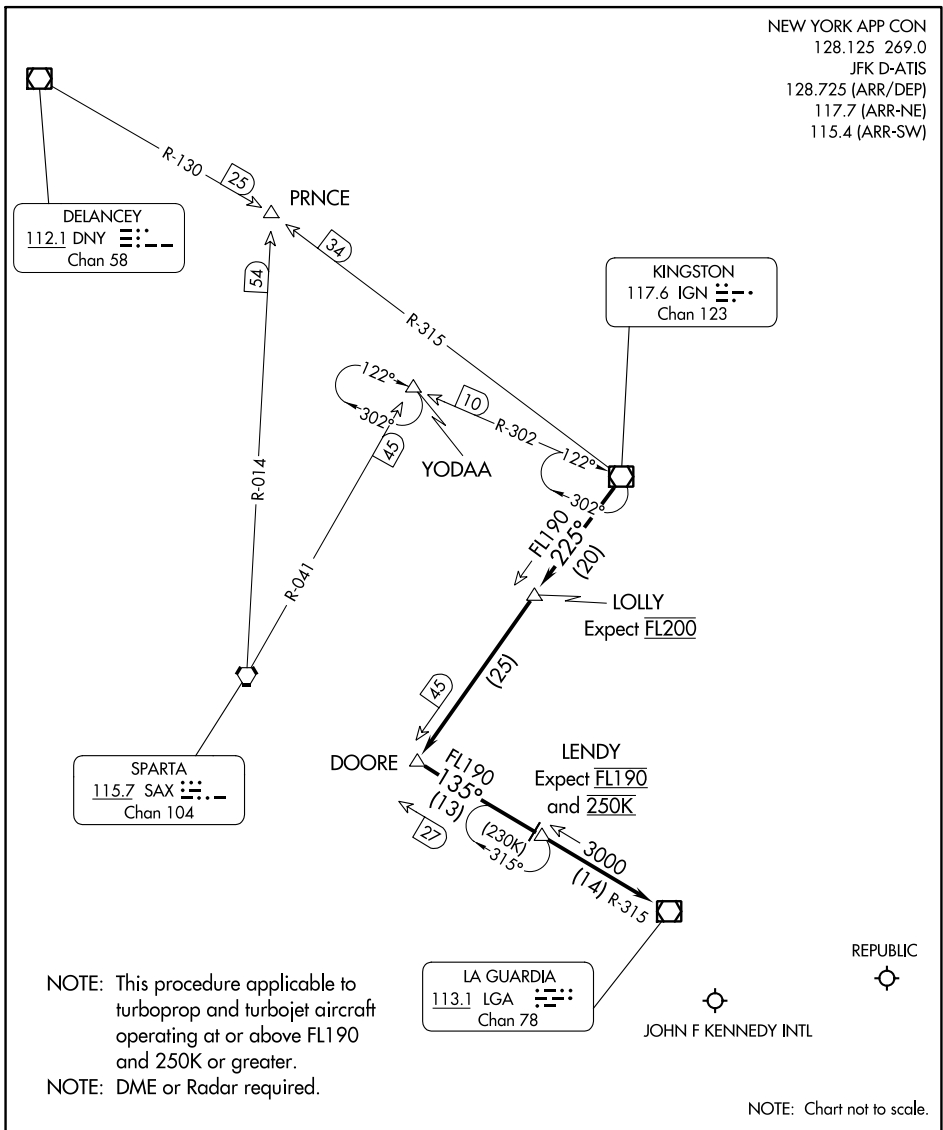

KINGSTON ONE ARRIVAL

NEW YORK, NEW YORK

NEW YORK APP CON
 128.125 269.0
 JFK D-ATIS
 128.725 (ARR/DEP)
 117.7 (ARR-NE)
 115.4 (ARR-SW)

NE-2, 28 NOV 2024 to 26 DEC 2024

NE-2, 28 NOV 2024 to 26 DEC 2024

ARRIVAL ROUTE DESCRIPTION

From over IGN VOR/DME on IGN R-225 to LOLLY/20 DME, then on IGN R-225 to DOORE INT, then on LGA R-315 to LENDY/14 DME, then on LGA R-315 to LGA VOR/DME. Expect radar vectors to final approach course after LGA VOR/DME.

KINGSTON ONE ARRIVAL

NEW YORK, NEW YORK