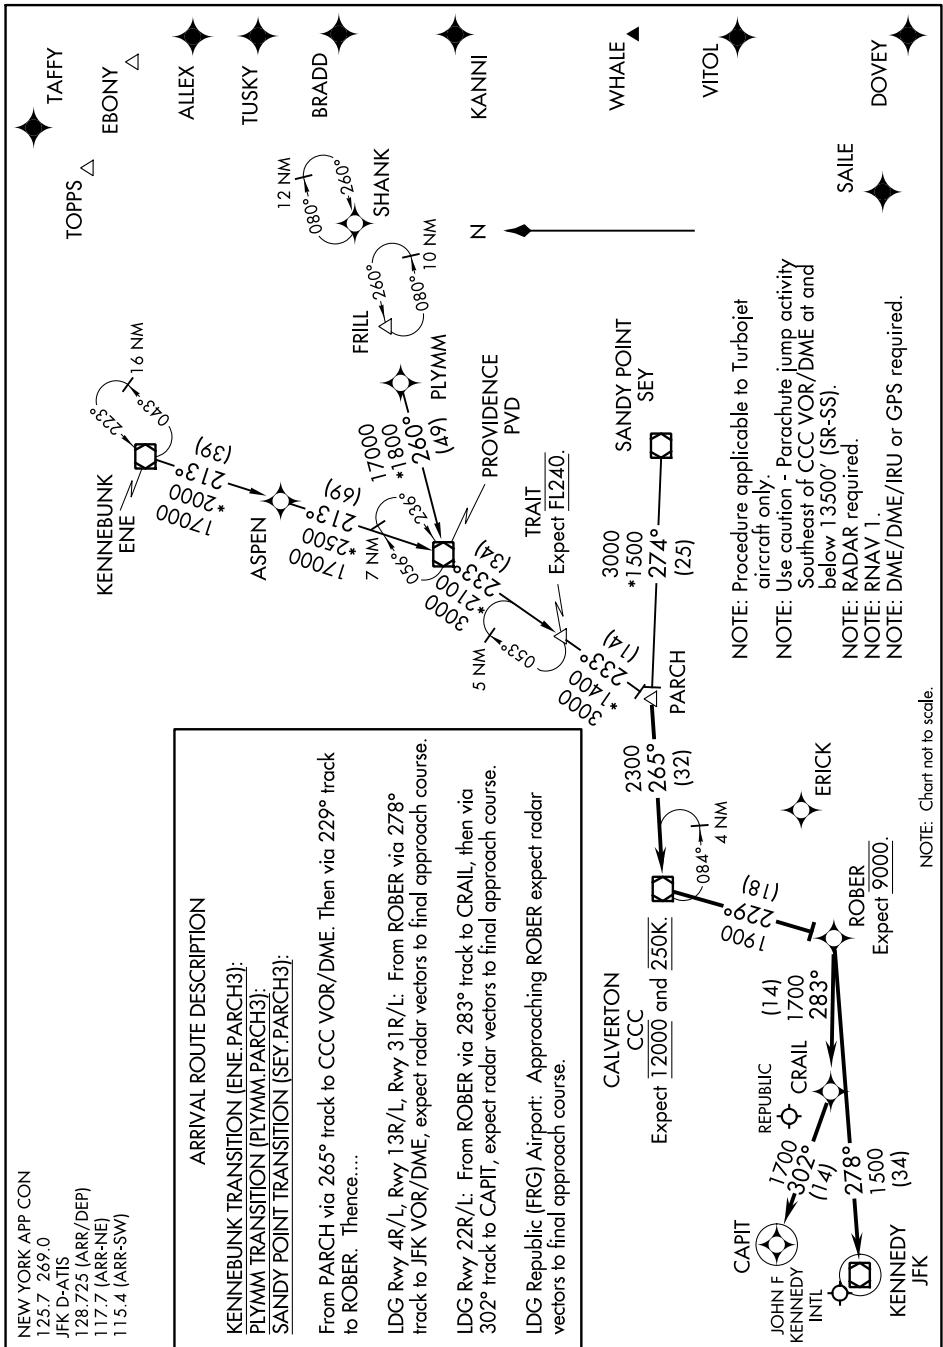

# PARCH THREE ARRIVAL (RNAV)

NEW YORK, NEW YORK

NE-2, 28 NOV 2024 to 26 DEC 2024

NOTE: Procedure applicable to Turbojet aircraft only.

NOTE: Use caution - Parachute jump activity Southeast of CCC VOR/DME at and below 13500' (SR-SS).

NOTE: RADAR required.

NOTE: RNAV 1.

NOTE: DME/DME/IRU or GPS required.

# PARCH THREE ARRIVAL (RNAV)

NEW YORK, NEW YORK

NE-2, 28 NOV 2024 to 26 DEC 2024