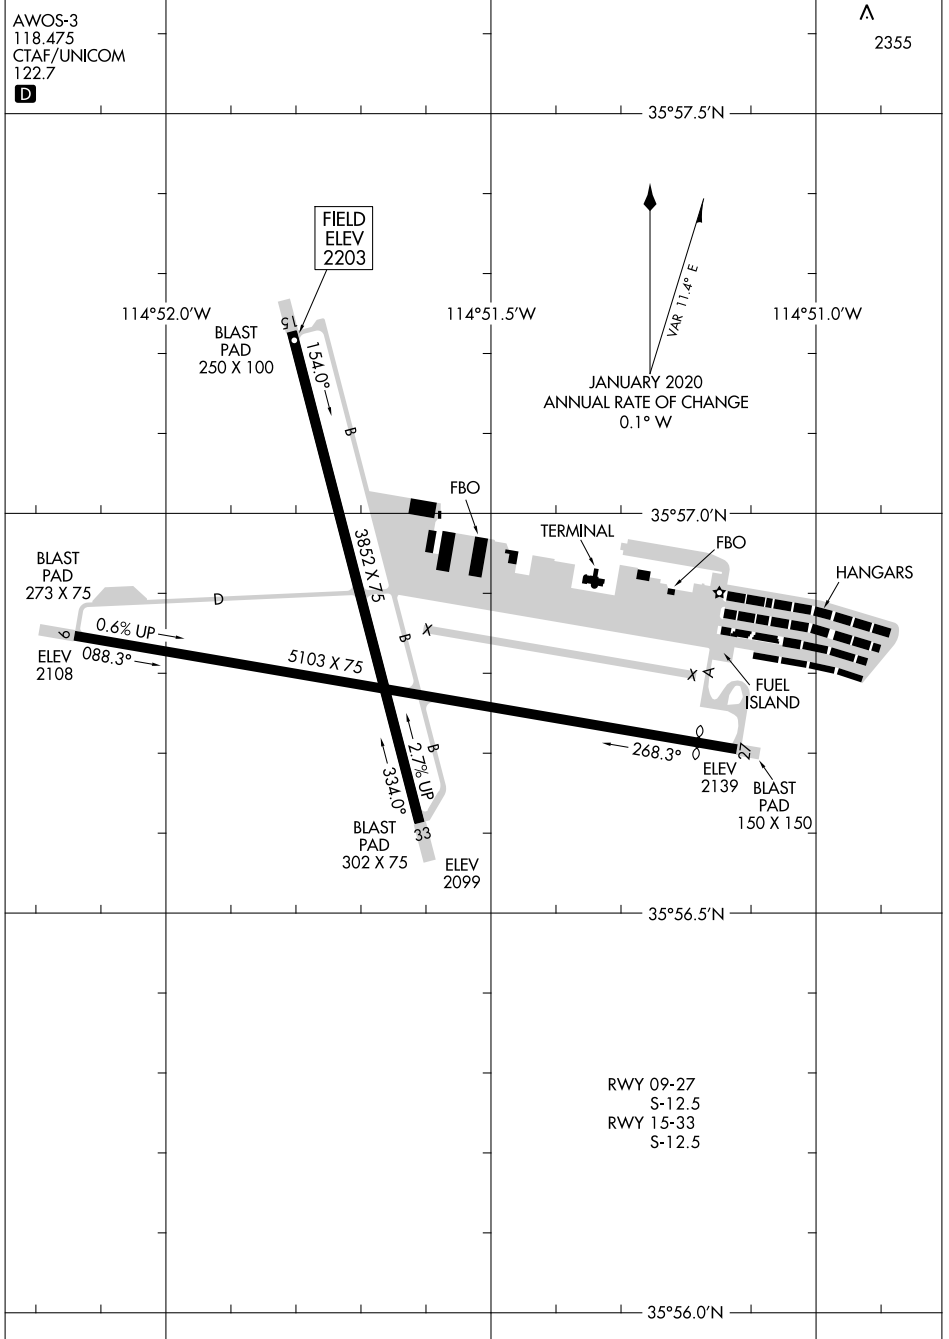

20086

AIRPORT DIAGRAM

AL-612 (FAA)

BOULDER CITY MUNI (BVU)
BOULDER CITY, NEVADA

AWOS-3
118.475
CTAF/UNICOM
122.7

A
2355

SW-4, 28 NOV 2024 to 26 DEC 2024

SW-4, 28 NOV 2024 to 26 DEC 2024

AIRPORT DIAGRAM
20086

BOULDER CITY, NEVADA
BOULDER CITY MUNI (BVU)