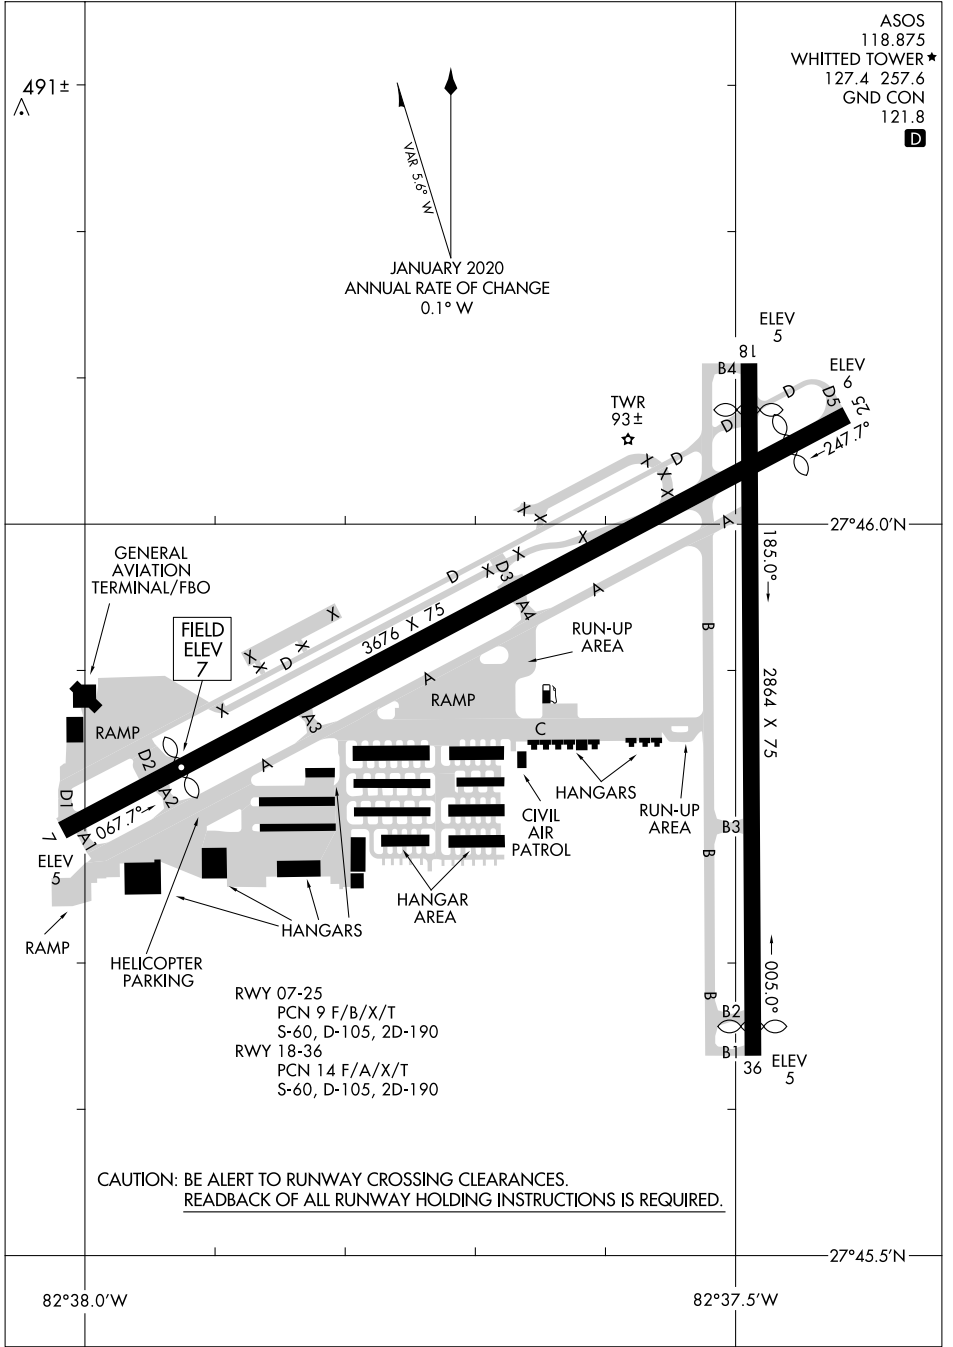

# AIRPORT DIAGRAM

AL-613 (FAA)

ALBERT WHITTED (SPG)  
ST PETERSBURG, FLORIDA

ASOS 118.875  
 WHITTED TOWER\* 127.4 257.6  
 GND CON 121.8  
**D**

491±  
△

  
 JANUARY 2020  
 ANNUAL RATE OF CHANGE  
 0.1° W

SE-3, 28 NOV 2024 to 26 DEC 2024

SE-3, 28 NOV 2024 to 26 DEC 2024

CAUTION: BE ALERT TO RUNWAY CROSSING CLEARANCES.  
READBACK OF ALL RUNWAY HOLDING INSTRUCTIONS IS REQUIRED.