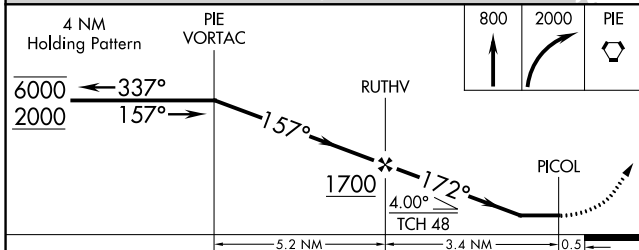

CATEGORY	A	B	C	D
LP MDA	480-1	474 (500-1)		NA
LNAV MDA	800-1 794 (800-1)	800-1¼ 794 (800-1¼)		NA
C CIRCLING	800-1 793 (800-1)	800-1¼ 793 (800-1¼)		NA

MIRL Rwy 7-25 and 18-36
REIL Rwy 7, 18, 25 and 36