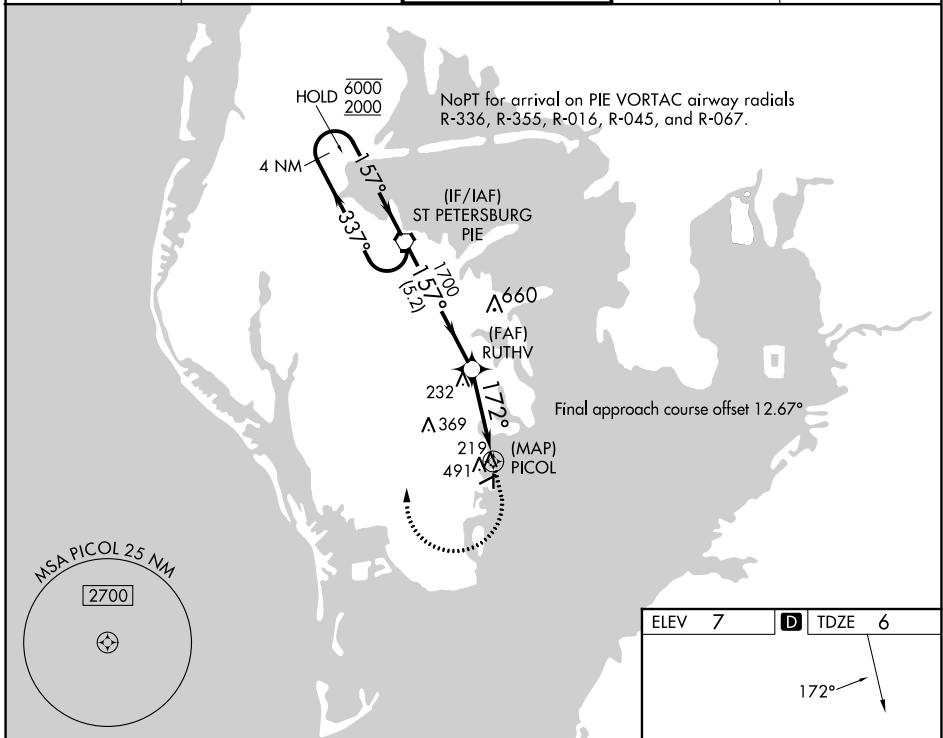

WAAS CH 77746 W18A	APP CRS 172°	Rwy Idg 2674 TDZE 6 Apt Elev 7
--	------------------------	---

RNAV (GPS) RWY 18

ALBERT WHITTED (SPG)

RNP APCH - GPS.

⚠ Circling NA northwest of Rwy 7 and 18. Procedure NA at night.
⚠ Rwy 18 helicopter visibility reduction below 1 SM NA.

MISSED APPROACH: Climb to 800 then climbing right turn to 2000 direct PIE VORTAC and hold.

ASOS 118.875	TAMPA APP CON 119.65 316.05 (EAST) 125.3 316.05 (WEST)	WHITTED TOWER ★ 127.4 (CTAF) 257.6	GND CON 121.8	UNICOM 122.95
------------------------	--	--	-------------------------	-------------------------

SE-3, 28 NOV 2024 to 26 DEC 2024

SE-3, 28 NOV 2024 to 26 DEC 2024

CATEGORY	A	B	C	D
LP MDA	480-1	474 (500-1)		NA
LNAV MDA	800-1 794 (800-1)	800-1¼ 794 (800-1¼)		NA
C CIRCLING	800-1 793 (800-1)	800-1¼ 793 (800-1¼)		NA

MIRL Rwy 7-25 and 18-36
 REIL Rwy 7, 18, 25 and 36