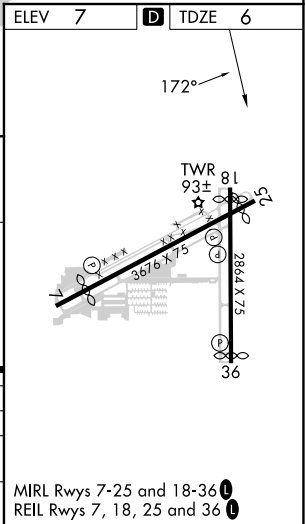

CATEGORY	A	B	C	D
LP MDA	480-1	474 (500-1)		NA
LNAV MDA	800-1 794 (800-1)	800-1¼ 794 (800-1¼)		NA
C CIRCLING	800-1 793 (800-1)	800-1¼ 793 (800-1¼)		NA

MIRL Rwy 7-25 and 18-36
REIL Rwy 7, 18, 25 and 36