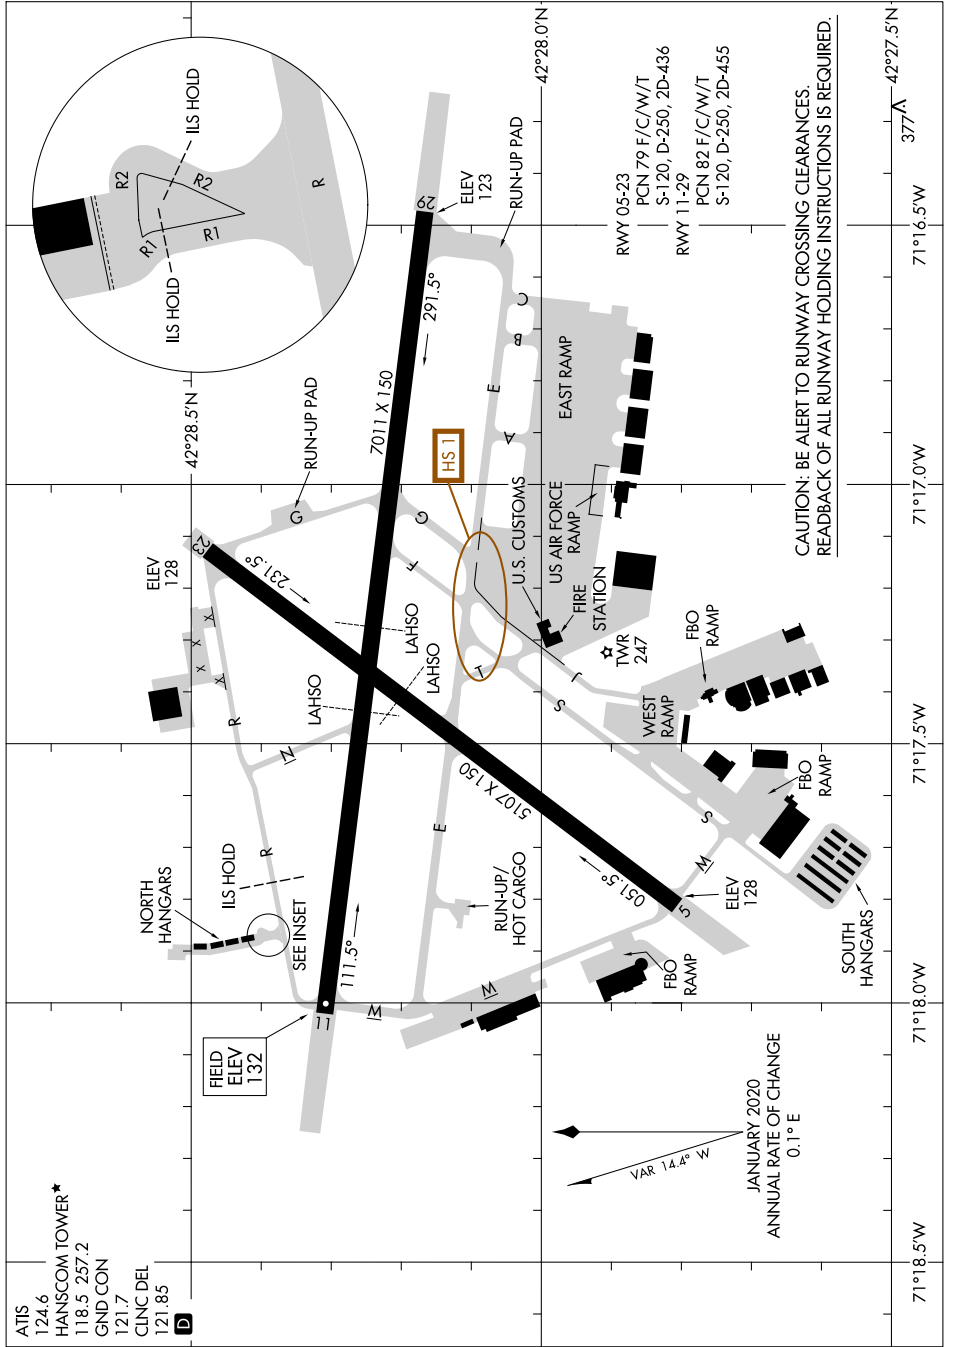

24193

AIRPORT DIAGRAM

LAURENCE G HANSCOM FLD (B.E.D)

AL-626 (FAA)

BEDFORD, MASSACHUSETTS

NE-1, 28 NOV 2024 to 26 DEC 2024

NE-1, 28 NOV 2024 to 26 DEC 2024

AIRPORT DIAGRAM

24193

LAURENCE G HANSCOM FLD (B.E.D)

BEDFORD, MASSACHUSETTS