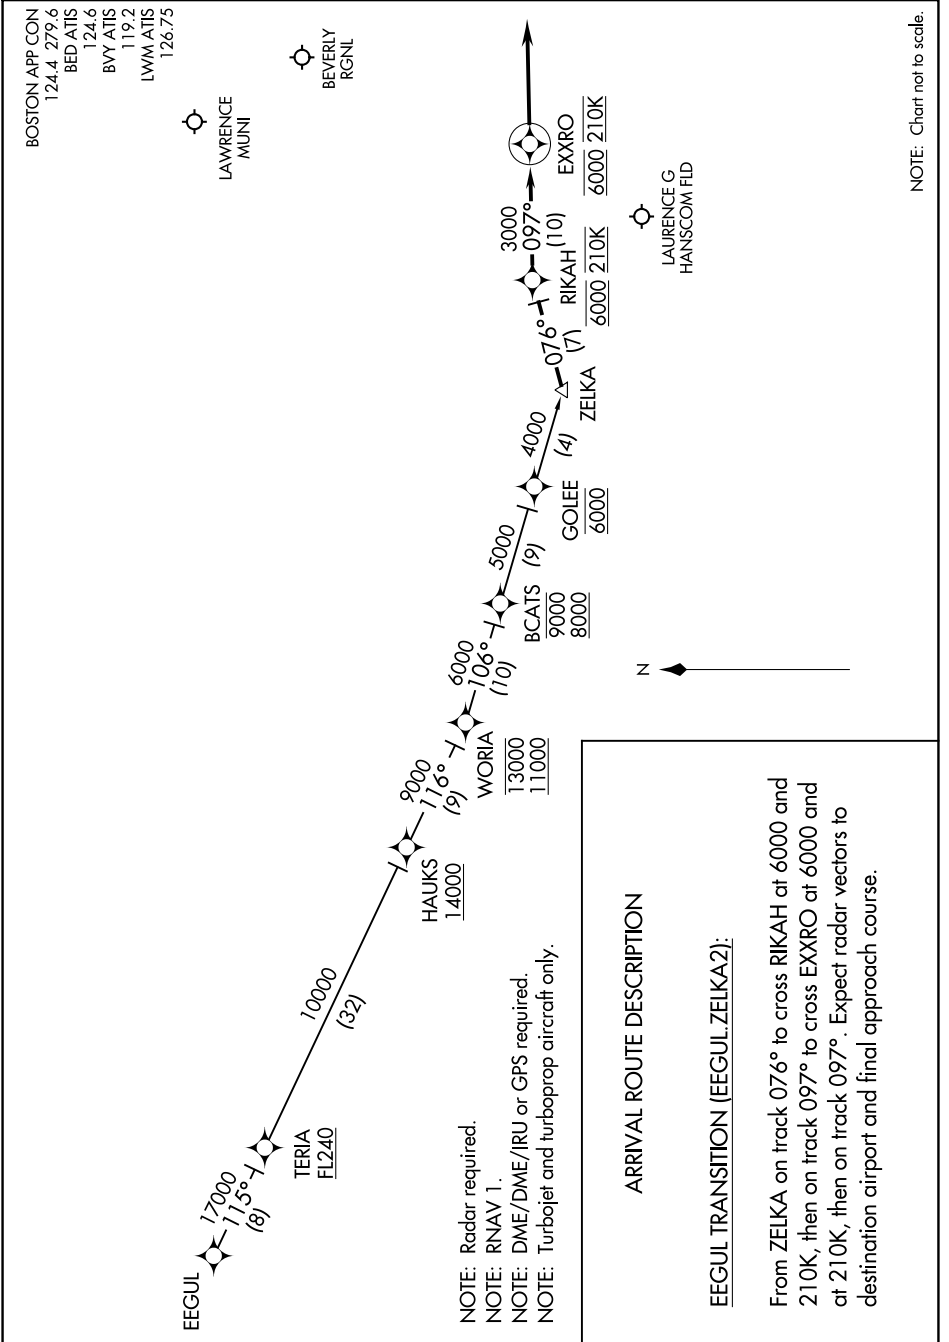

ZELKA TWO ARRIVAL (RNAV)

BEDFORD, MASSACHUSETTS

NOTE: Chart not to scale.

NE-1, 28 NOV 2024 to 26 DEC 2024

NE-1, 28 NOV 2024 to 26 DEC 2024

ZELKA TWO ARRIVAL (RNAV)

BEDFORD, MASSACHUSETTS