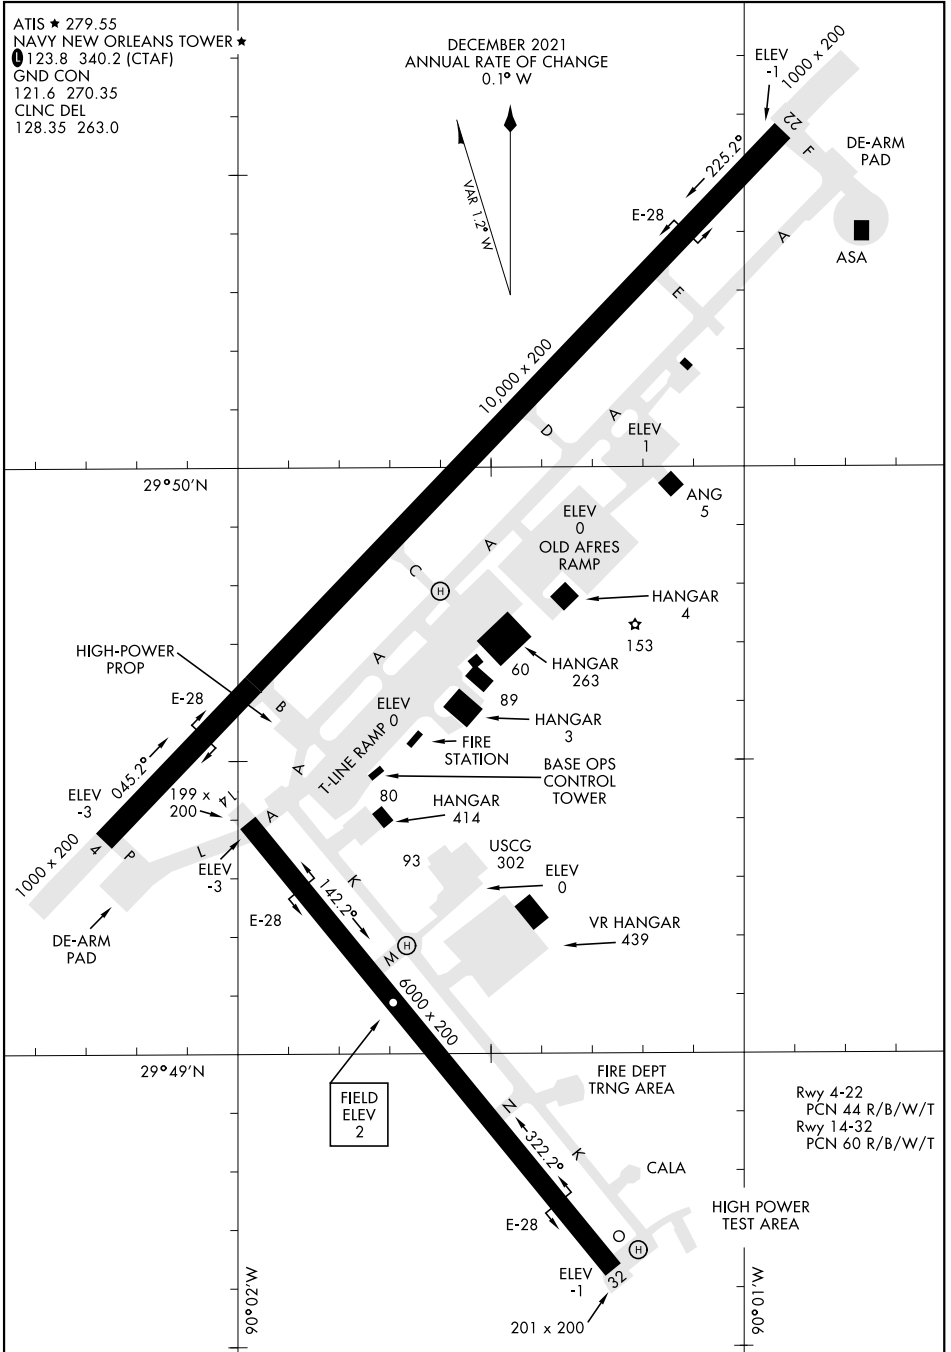

# AIRPORT DIAGRAM

NEW ORLEANS NAS JRB  
(ALVIN CALLENDER FLD) (KNBG)  
NEW ORLEANS, LOUISIANA

AL-630 [USN]

ATIS ★ 279.55  
NAVY NEW ORLEANS TOWER ★  
① 123.8 340.2 (CTAF)  
GND CON  
121.6 270.35  
CLNC DEL  
128.35 263.0

DECEMBER 2021  
ANNUAL RATE OF CHANGE  
0.1° W

SC-4, 28 NOV 2024 to 26 DEC 2024

SC-4, 28 NOV 2024 to 26 DEC 2024