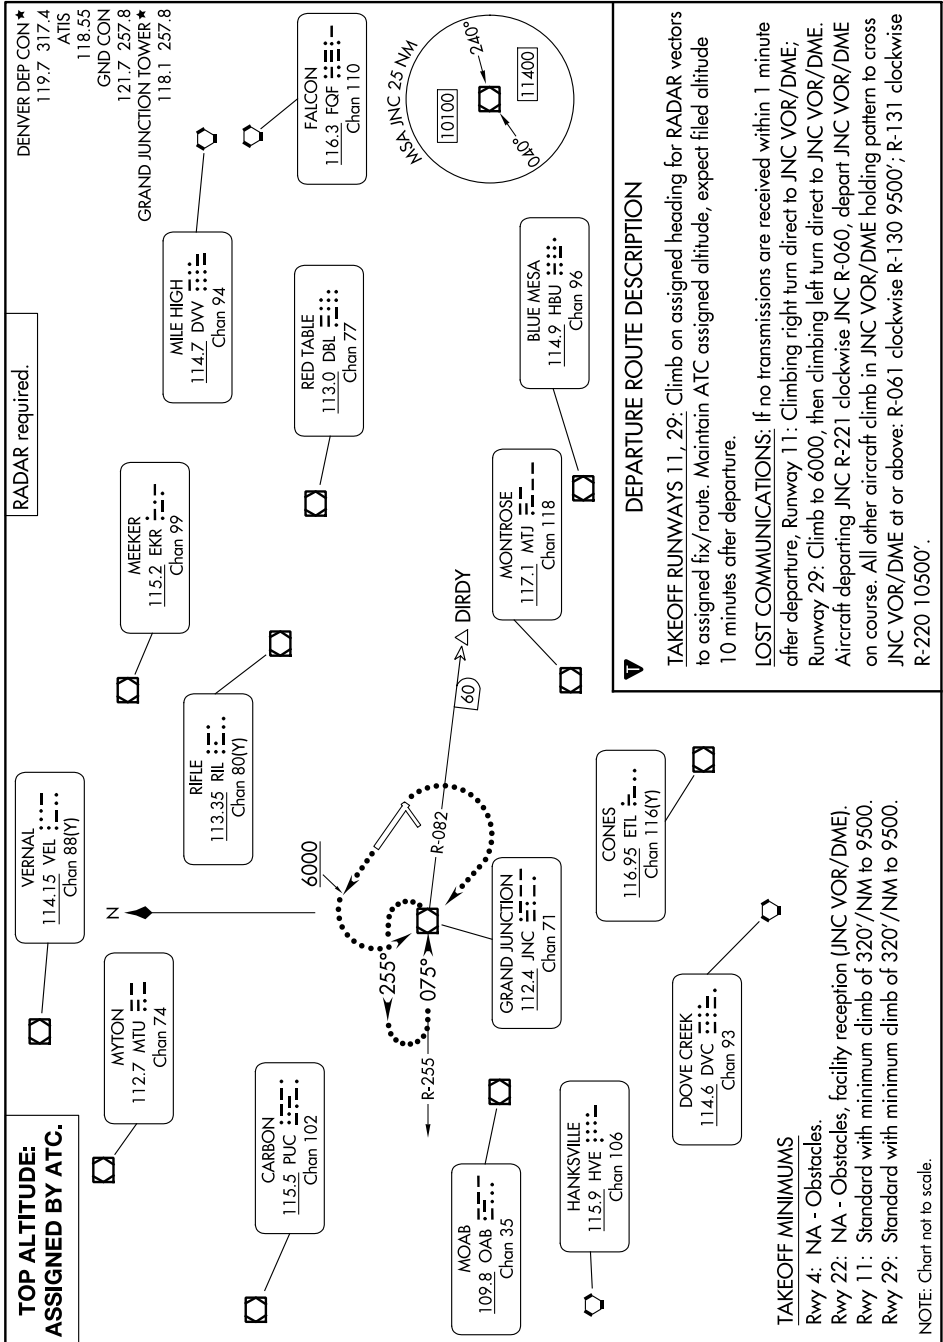

GRAND MESA TWO DEPARTURE

AL-634 (FAA)

GRAND JUNCTION RGNL (GJT)

GRAND JUNCTION, COLORADO

SW-1, 28 NOV 2024 to 26 DEC 2024

GRAND MESA TWO DEPARTURE

GRAND JUNCTION, COLORADO

GRAND JUNCTION RGNL (GJT)

SW-1, 28 NOV 2024 to 26 DEC 2024