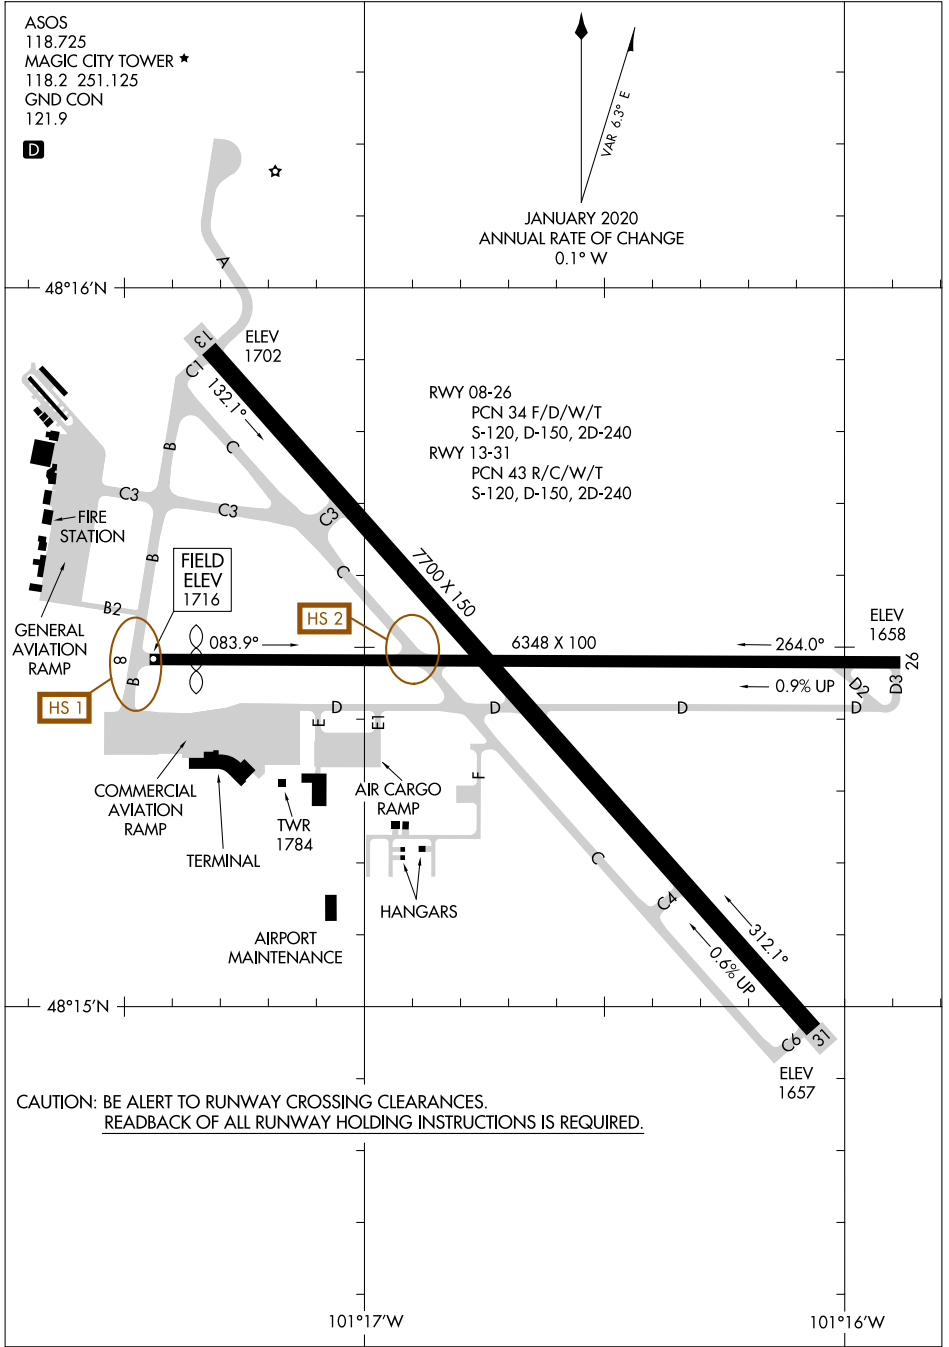

21168

AIRPORT DIAGRAM

AL-635 (FAA)

MINOT INTL (MOT)
MINOT, NORTH DAKOTA

ASOS
118.725
MAGIC CITY TOWER ★
118.2 251.125
GND CON
121.9

D

VAR 6.3° E
JANUARY 2020
ANNUAL RATE OF CHANGE
0.1° W

NC-1, 28 NOV 2024 to 26 DEC 2024

NC-1, 28 NOV 2024 to 26 DEC 2024

AIRPORT DIAGRAM

21168

MINOT, NORTH DAKOTA
MINOT INTL (MOT)