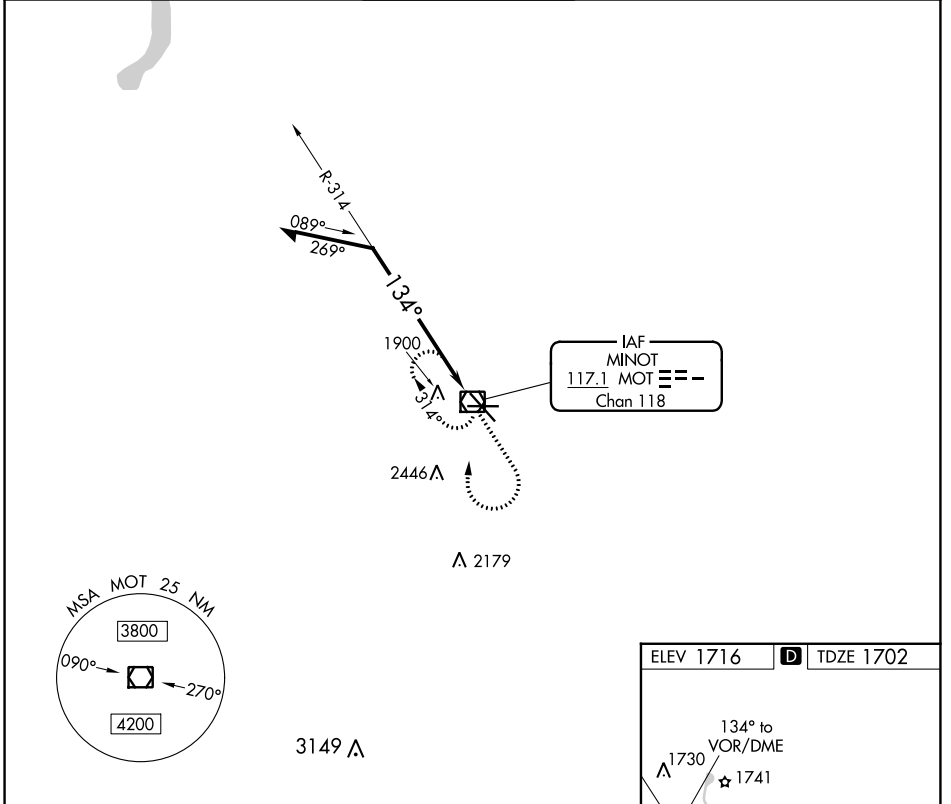

VOR/DME MOT 117.1 Chan 118	APP CRS 134°	Rwy Idg 7700 TDZE 1702 Apt Elev 1716
--	------------------------	---

VOR RWY 13

MINOT INTL (MOT)

▽
▲

MISSED APPROACH: Climb to 3500 then right turn direct MOT VOR/DME and hold.

ASOS 118.725	MINOT APP CON ★ 119.6 363.8	MAGIC CITY TOWER ★ 118.2 (CTAF) 251.125	GND CON 121.9	UNICOM 122.95
------------------------	---------------------------------------	---	-------------------------	-------------------------

CATEGORY	A	B	C	D
S-13	2200-1	498 (500-1)	2200-1 ³ / ₈ 498 (500-1 ³ / ₈)	2200-1 ¹ / ₂ 498 (500-1 ¹ / ₂)
CIRCLING	2200-1 484 (500-1)	2240-1 524 (600-1)	2800-3	1084 (1100-3)

NC-1, 28 NOV 2024 to 26 DEC 2024

NC-1, 28 NOV 2024 to 26 DEC 2024