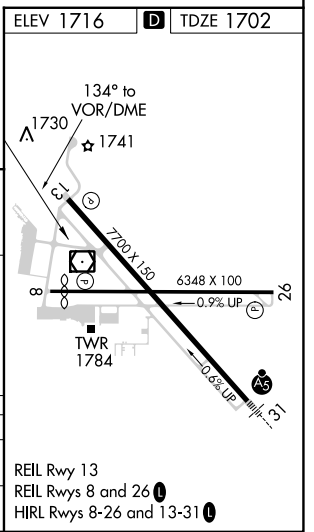

VOR/DME MOT 117.1 Chan 118	APP CRS 134°	Rwy Idg 7700 TDZE 1702 Apt Elev 1716
--	------------------------	---

VOR RWY 13

MINOT INTL (MOT)

▽
▲

MISSED APPROACH: Climb to 3500 then right turn direct MOT VOR/DME and hold.

ASOS 118.725	MINOT APP CON ★ 119.6 363.8	MAGIC CITY TOWER ★ 118.2 (CTAF) 251.125	GND CON 121.9	UNICOM 122.95
------------------------	---------------------------------------	---	-------------------------	-------------------------

CATEGORY	A	B	C	D
S-13	2200-1	498 (500-1)	2200-1 ³ / ₈ 498 (500-1 ³ / ₈)	2200-1 ¹ / ₂ 498 (500-1 ¹ / ₂)
CIRCLING	2200-1 484 (500-1)	2240-1 524 (600-1)	2800-3	1084 (1100-3)

NC-1, 28 NOV 2024 to 26 DEC 2024