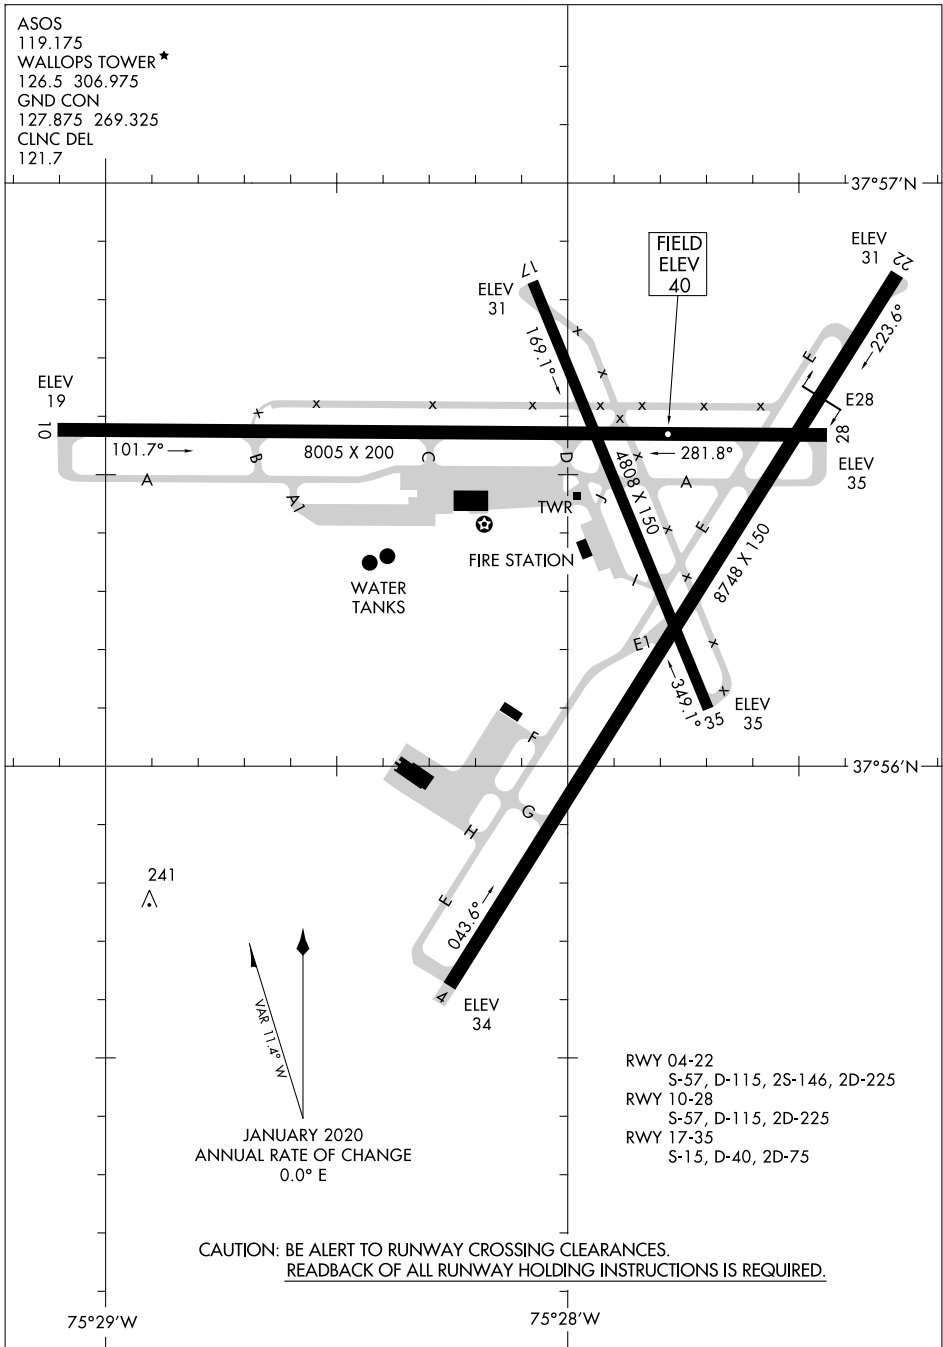

AIRPORT DIAGRAM

AL-639 (FAA)

WALLOPS FLIGHT FACILITY (WAL)
WALLOPS ISLAND, VIRGINIA

ASOS
119.175
WALLOPS TOWER *
126.5 306.975
GND CON
127.875 269.325
CLNC DEL
121.7

NE-3, 28 NOV 2024 to 26 DEC 2024

NE-3, 28 NOV 2024 to 26 DEC 2024

- RWY 04-22
S-57, D-115, 2S-146, 2D-225
- RWY 10-28
S-57, D-115, 2D-225
- RWY 17-35
S-15, D-40, 2D-75

CAUTION: BE ALERT TO RUNWAY CROSSING CLEARANCES.
READBACK OF ALL RUNWAY HOLDING INSTRUCTIONS IS REQUIRED.

AIRPORT DIAGRAM

WALLOPS ISLAND, VIRGINIA
WALLOPS FLIGHT FACILITY (WAL)