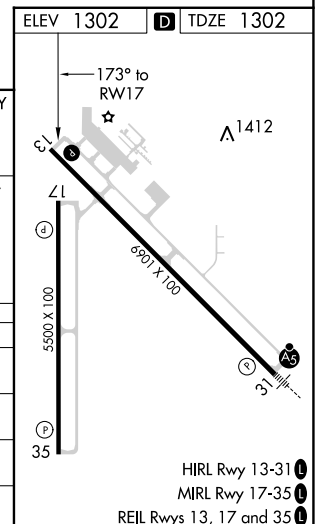

WAAS CH 56340 W17A	APP CRS 173°	Rwy ldg 5500 TDZE 1302 Apt Elev 1302
--	------------------------	---

RNAV (GPS) RWY 17

ABERDEEN RGNL (ABR)

⚠ For uncompensated Baro-VNAV systems, LNAV/VNAV NA below -22°C (-7°F) or above 54°C (130°F).
⚠ DME/DME RNP-0.3 NA.

MISSED APPROACH: Climb to 3000 direct GOLUY and hold.

ASOS 125.875	MINNEAPOLIS CENTER 120.6 371.9	UNICOM 122.7 (CTAF) 0
------------------------	--	---------------------------------

CATEGORY	A	B	C	D
LPV DA		1502-3/4	200 (200-3/4)	
LNAV/VNAV DA		1624-1 1/8	322 (400-1 1/8)	
LNAV MDA	1720-1	418 (500-1)	1720-1 1/8	418 (500-1 1/8)
C CIRCLING	1760-1 458 (500-1)	1860-1 558 (600-1)	1960-1 3/4 658 (700-1 3/4)	2160-2 3/4 858 (900-2 3/4)