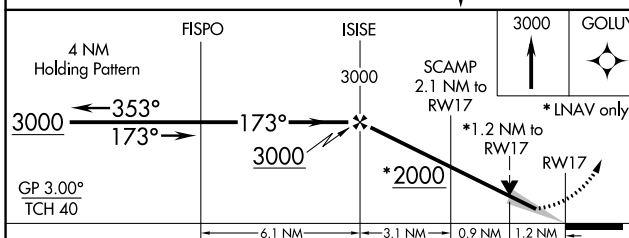

WAAS CH 56340 W17A	APP CRS 173°	Rwy ldg 5500 TDZE 1302 Apt Elev 1302
--	------------------------	---

RNAV (GPS) RWY 17

ABERDEEN RGNL (ABR)

⚠ For uncompensated Baro-VNAV systems, LNAV/VNAV NA below -22°C (-7°F) or above 54°C (130°F).
⚠ DME/DME RNP-0.3 NA.

MISSED APPROACH: Climb to 3000 direct GOLUY and hold.

ASOS 125.875	MINNEAPOLIS CENTER 120.6 371.9	UNICOM 122.7 (CTAF) 0
------------------------	--	---------------------------------

CATEGORY	A	B	C	D
LPV DA		1502-3/4	200 (200-3/4)	
LNAV/VNAV DA		1624-1 1/8	322 (400-1 1/8)	
LNAV MDA	1720-1	418 (500-1)	1720-1 1/8	418 (500-1 1/8)
C CIRCLING	1760-1 458 (500-1)	1860-1 558 (600-1)	1960-1 3/4 658 (700-1 3/4)	2160-2 3/4 858 (900-2 3/4)