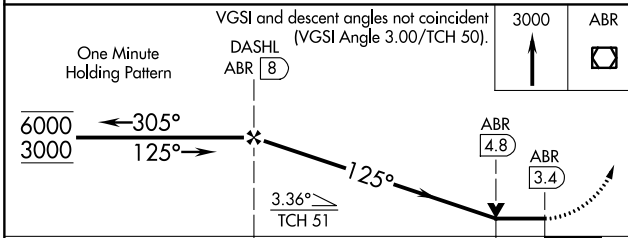

VOR/DME ABR 113.0 Chan 77	APP CRS 125°	Rwy Idg TDZE Apt Elev	6901 1302 1302

VOR RWY 13

ABERDEEN RGNL (ABR)

DME required.

⚠ MISSED APPROACH: Climb to 3000 direct ABR VOR/DME and hold.

ASOS 125.875	MINNEAPOLIS CENTER 120.6 371.9	UNICOM 122.7 (CTAF)

NC-1, 28 NOV 2024 to 26 DEC 2024

NC-1, 28 NOV 2024 to 26 DEC 2024

CATEGORY	A	B	C	D
S-13	1800-1	498 (500-1)	1800-1³/₈	498 (500-1³/₈)
CIRCLING	1800-1 498 (500-1)	1860-1 558 (600-1)	1960-1³/₄ 658 (700-1³/₄)	2160-2³/₄ 858 (900-2³/₄)