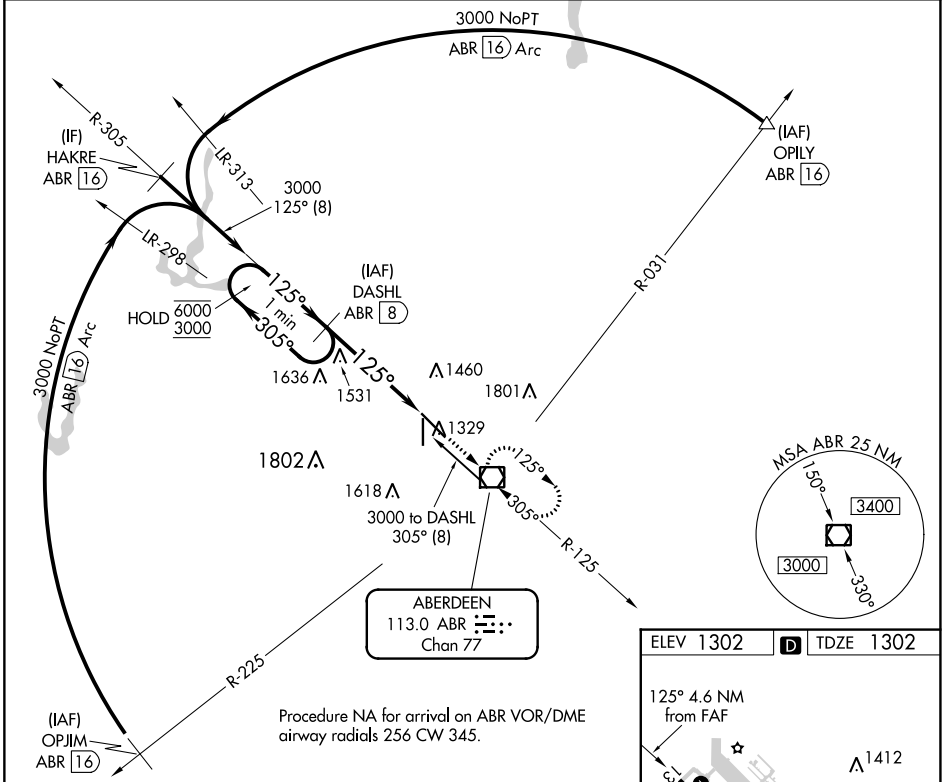

VOR/DME ABR 113.0 Chan 77	APP CRS 125°	Rwy Idg TDZE Apt Elev	6901 1302 1302
---	------------------------	-----------------------------	---

VOR RWY 13

ABERDEEN RGNL (ABR)

DME required.

⚠ MISSED APPROACH: Climb to 3000 direct ABR VOR/DME and hold.

ASOS 125.875	MINNEAPOLIS CENTER 120.6 371.9	UNICOM 122.7 (CTAF)
------------------------	--	-------------------------------

NC-1, 28 NOV 2024 to 26 DEC 2024

NC-1, 28 NOV 2024 to 26 DEC 2024

CATEGORY	A	B	C	D
S-13	1800-1	498 (500-1)	1800-1 ³ / ₈	498 (500-1 ³ / ₈)
CIRCLING	1800-1 498 (500-1)	1860-1 558 (600-1)	1960-1 ³ / ₄ 658 (700-1 ³ / ₄)	2160-2 ³ / ₄ 858 (900-2 ³ / ₄)