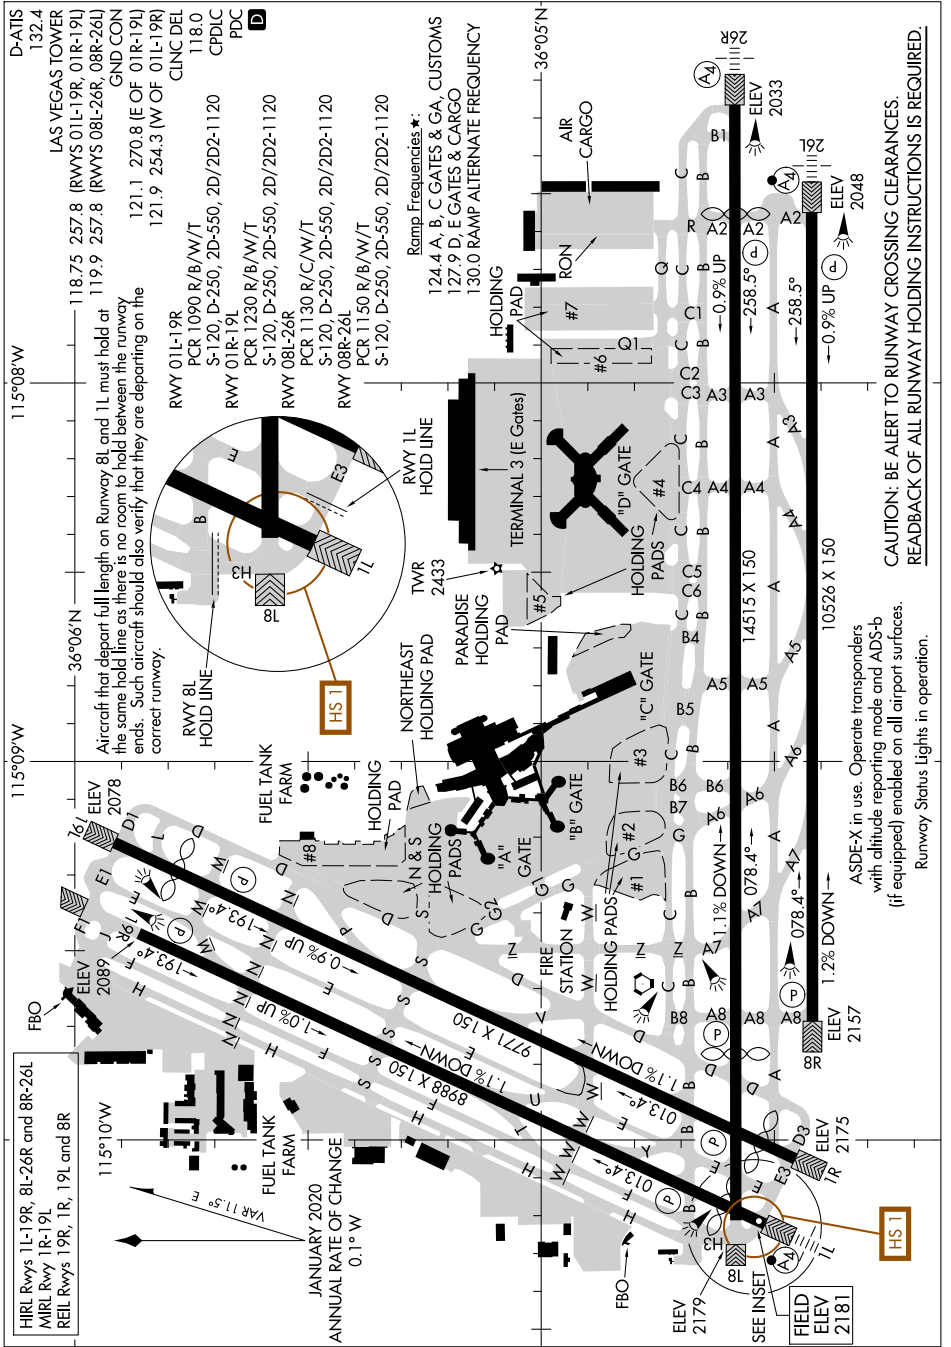

AIRPORT DIAGRAM

AL-662 (FAA)

HARRY REID INTL (LAS)
LAS VEGAS, NEVADA

SW-4, 28 NOV 2024 to 26 DEC 2024

AIRPORT DIAGRAM

LAS VEGAS, NEVADA
HARRY REID INTL (LAS)

SW-4, 28 NOV 2024 to 26 DEC 2024